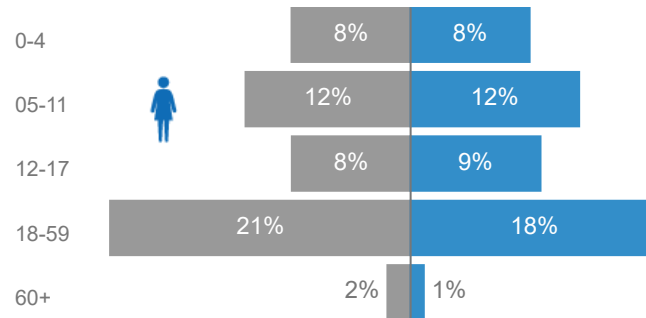

Total Population  
**1,460,520**

Total Households  
**366,320**

Total Refugees  
**1,426,140**

Total Asylum-Seekers  
**34,380**

Living in Settlements

**92 %**  
1,336,716

Women and Children

**81 %**  
1,189,168

Elderly

**3 %**  
37,800

Living in Urban areas

**8 %**  
123,804

Female

**52 %**  
755,278

Youth

**23 %**  
332,234

## Age & Gender Breakdown