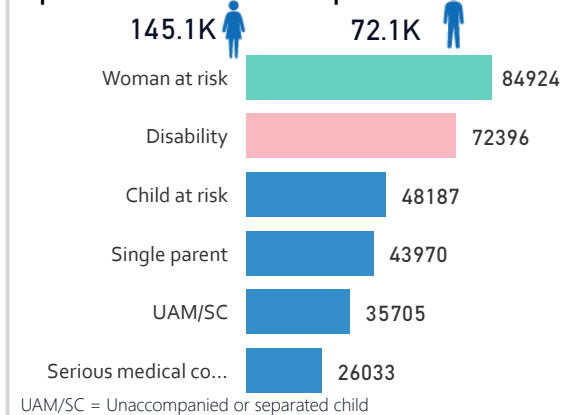

Specific Needs - Top 6