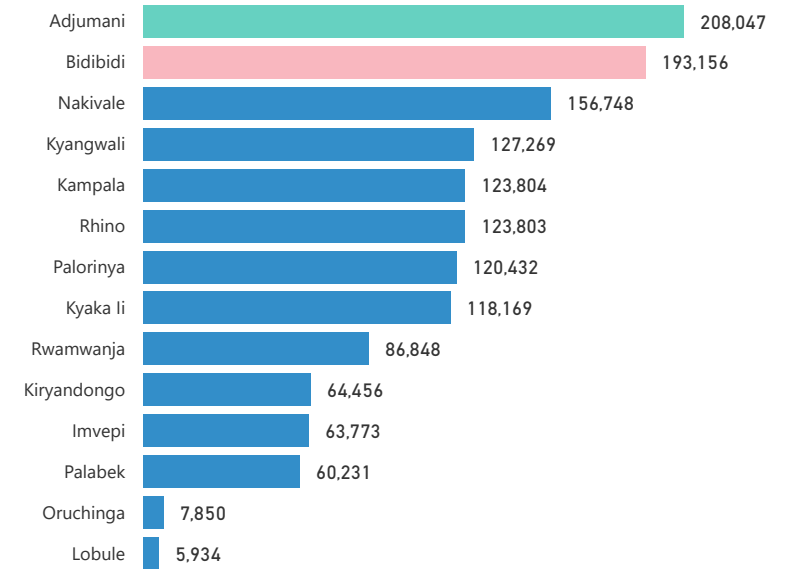

Total Population  
**1,460,520**

Total Households  
**366,320**

Total Refugees  
**1,426,140**

Total Asylum-Seekers  
**34,380**

Living in Settlements

**92 %**  
1,336,716

Women and Children

**81 %**  
1,189,168

Elderly

**3 %**  
37,800

Living in Urban areas

**8 %**  
123,804

Female

**52 %**  
755,278

Youth

**23 %**  
332,234

## Age & Gender Breakdown

## Population by Location

\* Kampala includes other Urban areas