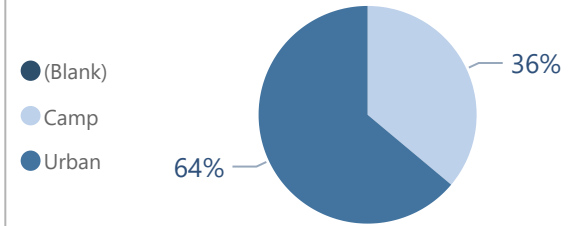

Camp and Urban Population

Population Trend

Governorate	Individuals	Household	% of Total
Erbil	131,638	40,406	50.01%
Erbil Urban	100,900	33,468	38.33%
Darashakran Camp	11,847	2,581	4.50%
Qushtapa Camp	8,718	2,021	3.31%
Kawergosk Camp	8,219	1,919	3.12%
Basirma Camp	1,954	417	0.74%
Duhok	83,915	21,249	31.88%
Domiz Camp	30,302	6,840	11.51%
Duhok Urban	29,290	8,831	11.13%
Domiz Camp 2	10,734	2,408	4.08%
Gawilan Camp	9,610	2,123	3.65%
Bardarash Camp	2,981	809	1.13%
Akre Settlement	998	238	0.38%
Sulaymaniyah	33,688	10,363	12.80%
Sulaymaniyah Urban	24,026	8,074	9.13%
Arbat Camp	9,662	2,289	3.67%
Other	13,992	8,816	5.32%
Other Urban Locations	13,992	8,816	5.32%
Total	263,233	80,834	100.00%