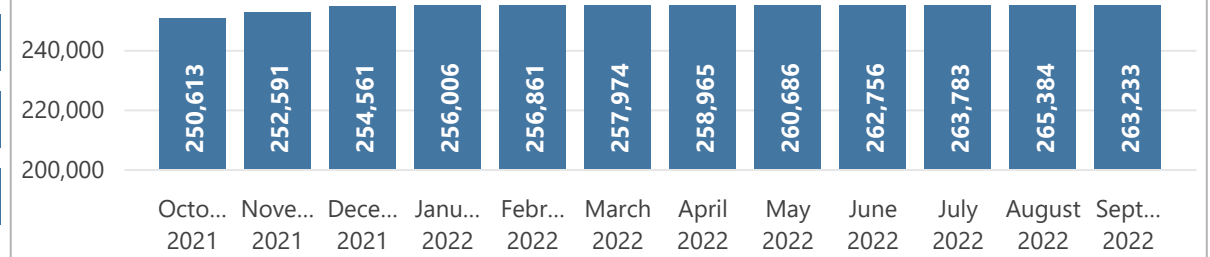

Camp and Urban Population

Population Trend

Governorate	Individuals	Household	% of Total
Erbil	131,638	40,406	50.01%
Erbil Urban	100,900	33,468	38.33%
Darashakran Camp	11,847	2,581	4.50%
Qushtapa Camp	8,718	2,021	3.31%
Kawergosk Camp	8,219	1,919	3.12%
Basirma Camp	1,954	417	0.74%
Duhok	83,915	21,249	31.88%
Domiz Camp	30,302	6,840	11.51%
Duhok Urban	29,290	8,831	11.13%
Domiz Camp 2	10,734	2,408	4.08%
Gawilan Camp	9,610	2,123	3.65%
Bardarash Camp	2,981	809	1.13%
Akre Settlement	998	238	0.38%
Sulaymaniyah	33,688	10,363	12.80%
Sulaymaniyah Urban	24,026	8,074	9.13%
Arbat Camp	9,662	2,289	3.67%
Other	13,992	8,816	5.32%
Other Urban Locations	13,992	8,816	5.32%
Total	263,233	80,834	100.00%