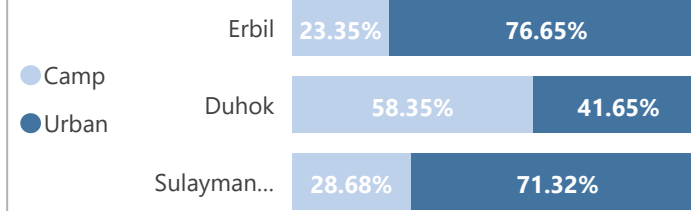

Camp and Urban Population

Population Trend

Governorate	Individuals	Household	% of Total
Erbil	131,638	40,406	50.01%
Erbil Urban	100,900	33,468	38.33%
Darashakran Camp	11,847	2,581	4.50%
Qushtapa Camp	8,718	2,021	3.31%
Kawergosk Camp	8,219	1,919	3.12%
Basirma Camp	1,954	417	0.74%
Duhok	83,915	21,249	31.88%
Domiz Camp	30,302	6,840	11.51%
Duhok Urban	29,290	8,831	11.13%
Domiz Camp 2	10,734	2,408	4.08%
Gawilan Camp	9,610	2,123	3.65%
Bardarash Camp	2,981	809	1.13%
Akre Settlement	998	238	0.38%
Sulaymaniyah	33,688	10,363	12.80%
Sulaymaniyah Urban	24,026	8,074	9.13%
Arbat Camp	9,662	2,289	3.67%
Other	13,992	8,816	5.32%
Other Urban Locations	13,992	8,816	5.32%
Total	263,233	80,834	100.00%