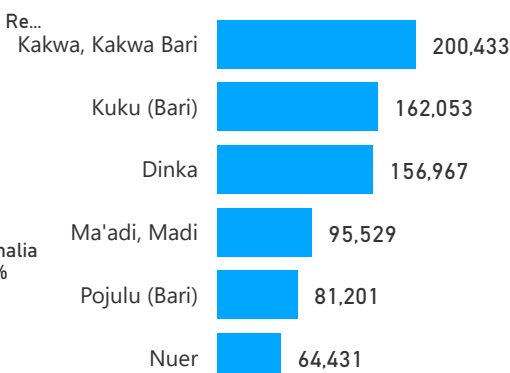

44,530

Living in Urban areas

7%

111,418

Female

52%

814,913

Youth

24%

380,885

Age & Gender Breakdown

Registered New Arrivals by Arrival Month

Population by Location

* Kampala includes other Urban areas

Top 3 by Country of Origin

South Sudanese by Ethnicity - Top 6

Congolese by Ethnicity - Top 6

Specific Needs - Top 6

UAM/SC = Unaccompanied or separated child

Access to Food Assistance