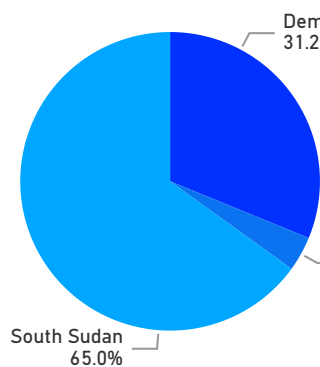

44,530

Living in Urban areas

7%

111,418

Female

52%

814,913

Youth

24%

380,885

Age & Gender Breakdown

Registered New Arrivals by Arrival Month

Population by Location

* Kampala includes other Urban areas

Top 3 by Country of Origin

South Sudanese by Ethnicity - Top 6