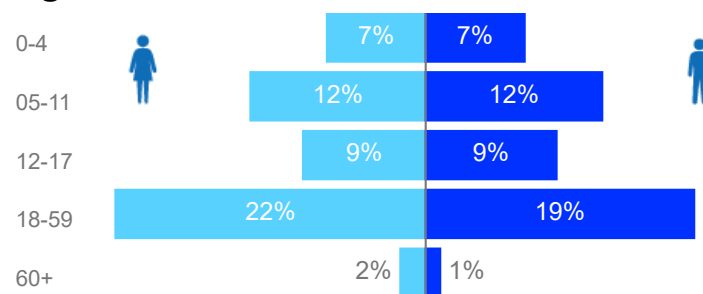

80%

1,267,149

Elderly

3%

44,390

Total Refugees

1,537,546

Total Asylum-Seekers

44,530

Living in Urban areas

7%

111,418

Female

52%

814,913

Youth

24%

380,885

Age & Gender Breakdown

Registered New Arrivals by Arrival Month

Population by Location

* Kampala includes other Urban areas

Top 3 by Country of Origin

South Sudanese by Ethnicity - Top 6