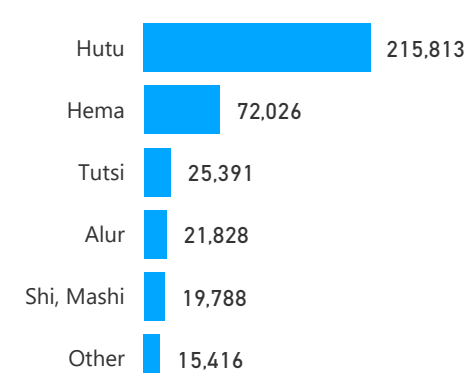

44,530

Living in Urban areas

7%

111,418

Female

52%

814,913

Youth

24%

380,885

Age & Gender Breakdown

Registered New Arrivals by Arrival Month

Population by Location

* Kampala includes other Urban areas

Top 3 by Country of Origin

South Sudanese by Ethnicity - Top 6

Congolese by Ethnicity - Top 6

Specific Needs - Top 6

UAM/SC = Unaccompanied or separated child

Access to Food Assistance