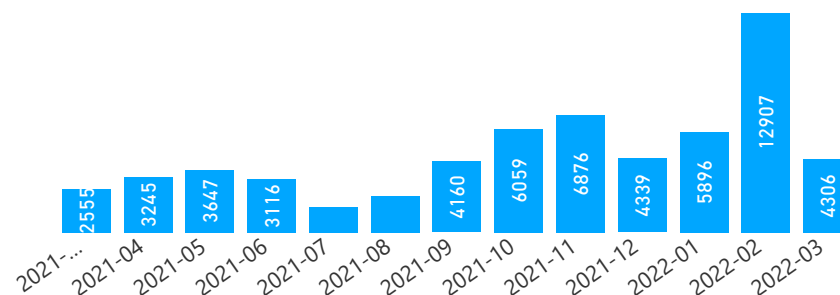

44,530

Living in Urban areas

7%

111,418

Female

52%

814,913

Youth

24%

380,885

Age & Gender Breakdown

Registered New Arrivals by Arrival Month

Population by Location

* Kampala includes other Urban areas

Top 3 by Country of Origin

South Sudanese by Ethnicity - Top 6