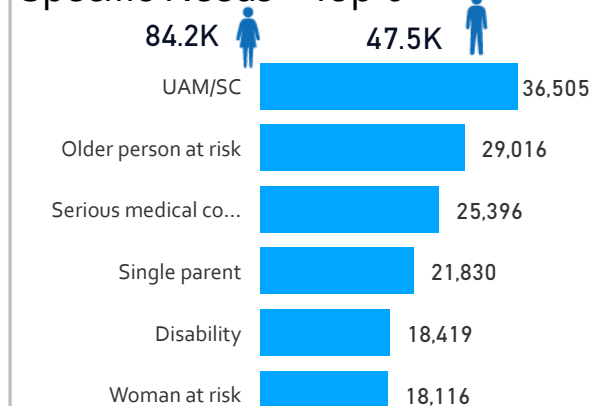

44,530

Living in Urban areas

7%

111,418

Female

52%

814,913

Youth

24%

380,885

Age & Gender Breakdown

Registered New Arrivals by Arrival Month

Population by Location

* Kampala includes other Urban areas

Top 3 by Country of Origin

South Sudanese by Ethnicity - Top 6

Congolese by Ethnicity - Top 6

Specific Needs - Top 6

UAM/SC = Unaccompanied or separated child

Access to Food Assistance