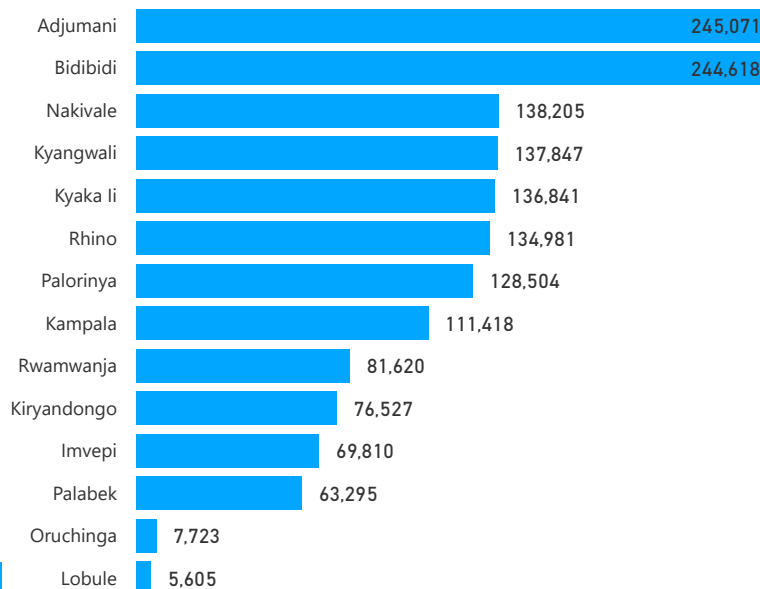

80%

1,267,149

Elderly

3%

44,390

Total Refugees

1,537,546

Total Asylum-Seekers

44,530

Living in Urban areas

7%

111,418

Female

52%

814,913

Youth

24%

380,885

Age & Gender Breakdown

Registered New Arrivals by Arrival Month

Population by Location

* Kampala includes other Urban areas

Top 3 by Country of Origin

South Sudanese by Ethnicity - Top 6

Congolese by Ethnicity - Top 6

Specific Needs - Top 6

UAM/SC = Unaccompanied or separated child

Access to Food Assistance