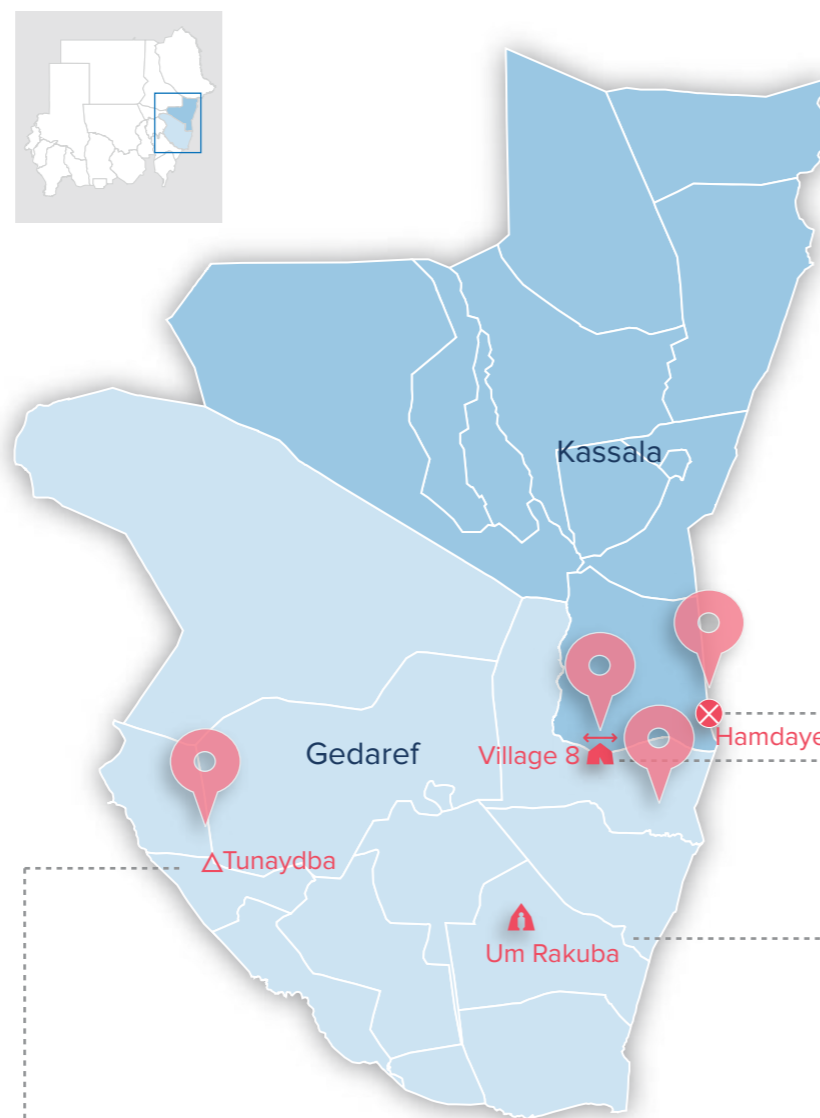

Introduction:

Beginning of November 2020, UNHCR has recorded an influx of asylum seekers at border entry points in East Sudan from Ethiopia, after military confrontations in the Tigray region in northern Ethiopia.

UNHCR's teams at the border areas of the eastern Sudanese states of Kassala and Gedaref are working with the Sudanese Commissioner of Refugees (CoR), local authorities and partners to monitor and respond to the situation, as well mobilizing resources to provide life-saving assistance services to the new arrivals. Inter-agency coordination and contingency response planning is well underway.

The boundaries and names shown and the designations used on this map do not imply official endorsement or acceptance by the United Nations.

△ Tunaydiba (Settlement) | UNHCR
31 Partners Operating

- ALIGHT, DRC, GAH, ICRC, IOM, IRC, NCA, SCCW, SCI, UNHCR, UNICEF
- CoR, UNHCR
- IRW, NRC, SCI
- ALIGHT, IMC, IPPF, IRC, Medair, MoH, MSF, MSF-Holland, MSF-OCA, NCA, SRCS, UNDP
- ACTED, Muslim Aid, WFP
- ACTED, DRC, NRC
- ALIGHT, COOPI, IOM, Medair, MSF, NCA, NPO, SDO, SI, WHH
- CoR, DRC, UNHCR
- NCA

⊗ Hamdayet (Entry Point) | CoR UNHCR
13 Partners Operating

- UNHCR
- CoR, UNHCR
- MoH, MSF, SFPA, SORD, SRCS
- Muslim Aid, WEDCO, WFP
- COOPI, PA, UNICEF

🏠 Village 8 (Transit center) | CoR UNHCR
12 Partners Operating