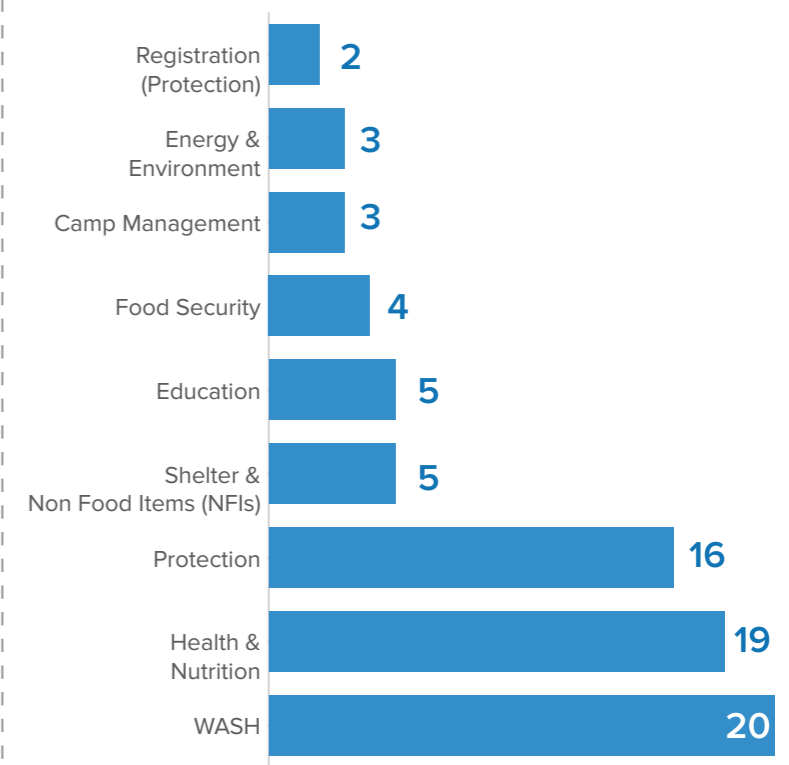

Per Sector

	Protection	Registration	Education	Health	Nutrition	Food Security	Livelihoods	NFI	Shelter	Logistic	WASH	Energy	Environment	Camp Management	Site Coordination
Hamdayet	1	2	0	5	3	0	0	3	0	0					
Village 8	6	2	2	3	2	0	0	2	0	0					
Um Rakuba	10	2	3	10	3	4	0	13	2	3					
Tunaydiba	11	2	3	12	3	3	0	10	1	3					

Legend: No partner (lightest blue), 1-3 (light blue), 4-6 (medium blue), 7 and above (darkest blue)