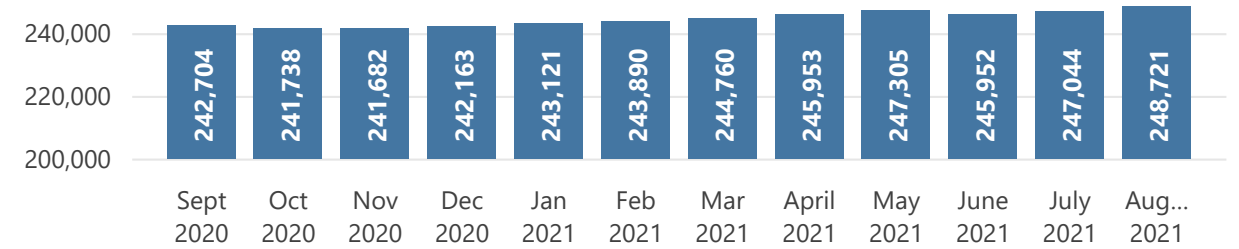

Camp and Urban Population

Population Trend

Governorate	Individuals	Household	% of Total
Erbil	126,205	39,839	50.74%
Erbil Urban	96,162	32,880	38.66%
Darashakran Camp	11,651	2,598	4.68%
Qushtapa Camp	8,346	2,005	3.36%
Kawergosk Camp	7,902	1,894	3.18%
Basirma Camp	2,144	462	0.86%
Duhok	84,516	21,963	33.98%
Domiz Camp	30,958	7,206	12.45%
Duhok Urban	28,820	8,927	11.59%
Domiz Camp 2	10,938	2,534	4.40%
Gawilan Camp	9,145	2,066	3.68%
Bardarash Camp	3,584	969	1.44%
Akre Settlement	1,071	261	0.43%
Sulaymaniyah	32,445	10,214	13.04%
Sulaymaniyah Urban	22,836	7,929	9.18%
Arbat Camp	9,609	2,285	3.86%
Other	5,555	3,067	2.23%
Other Urban Locations	5,555	3,067	2.23%
Total	248,721	75,083	100.00%