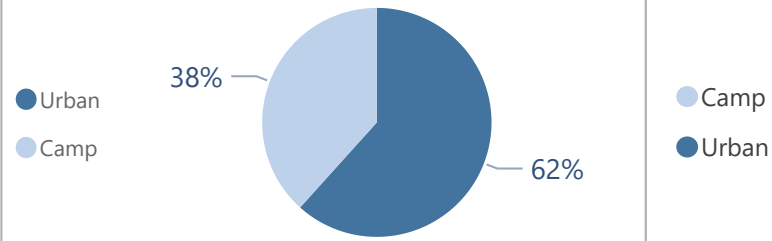

Camp and Urban Population

Population Trend

Governorate	Individuals	Household	% of Total
Erbil	126,205	39,839	50.74%
Erbil Urban	96,162	32,880	38.66%
Darashakran Camp	11,651	2,598	4.68%
Qushtapa Camp	8,346	2,005	3.36%
Kawergosk Camp	7,902	1,894	3.18%
Basirma Camp	2,144	462	0.86%
Duhok	84,516	21,963	33.98%
Domiz Camp	30,958	7,206	12.45%
Duhok Urban	28,820	8,927	11.59%
Domiz Camp 2	10,938	2,534	4.40%
Gawilan Camp	9,145	2,066	3.68%
Bardarash Camp	3,584	969	1.44%
Akre Settlement	1,071	261	0.43%
Sulaymaniyah	32,445	10,214	13.04%
Sulaymaniyah Urban	22,836	7,929	9.18%
Arbat Camp	9,609	2,285	3.86%
Other	5,555	3,067	2.23%
Other Urban Locations	5,555	3,067	2.23%
Total	248,721	75,083	100.00%