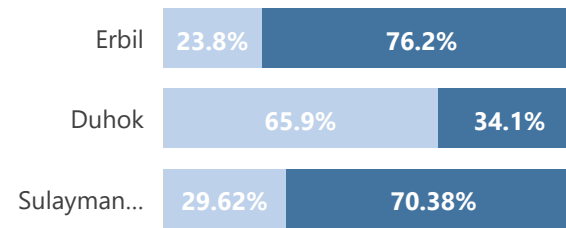

Camp and Urban Population

Population Trend

Governorate	Individuals	Household	% of Total
Erbil	126,205	39,839	50.74%
Erbil Urban	96,162	32,880	38.66%
Darashakran Camp	11,651	2,598	4.68%
Qushtapa Camp	8,346	2,005	3.36%
Kawergosk Camp	7,902	1,894	3.18%
Basirma Camp	2,144	462	0.86%
Duhok	84,516	21,963	33.98%
Domiz Camp	30,958	7,206	12.45%
Duhok Urban	28,820	8,927	11.59%
Domiz Camp 2	10,938	2,534	4.40%
Gawilan Camp	9,145	2,066	3.68%
Bardarash Camp	3,584	969	1.44%
Akre Settlement	1,071	261	0.43%
Sulaymaniyah	32,445	10,214	13.04%
Sulaymaniyah Urban	22,836	7,929	9.18%
Arbat Camp	9,609	2,285	3.86%
Other	5,555	3,067	2.23%
Other Urban Locations	5,555	3,067	2.23%
Total	248,721	75,083	100.00%