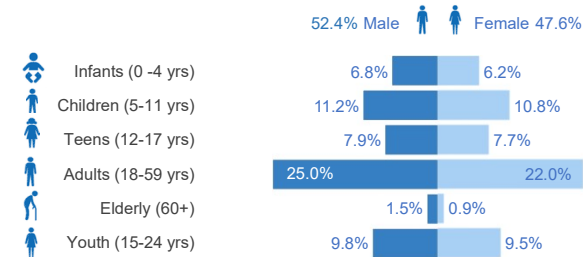

SOMALIA

Refugees and Asylum-seekers as of 31 July 2021

26,599 Registered Refugees and Asylum-seekers

9,096 Households

19,566 Women & Children (73%)

12,420 Registered Refugees

14,179 Registered Asylum-seekers

Age-Gender Demographics

Specific Needs**

** An individual can have more than one specific need

Year of Arrival

Country of Origin

Place of Residence (Individuals)

Arrivals (12-month trends)

The boundaries and names shown and the designations used on this map do not imply official endorsement or acceptance by the United Nations.