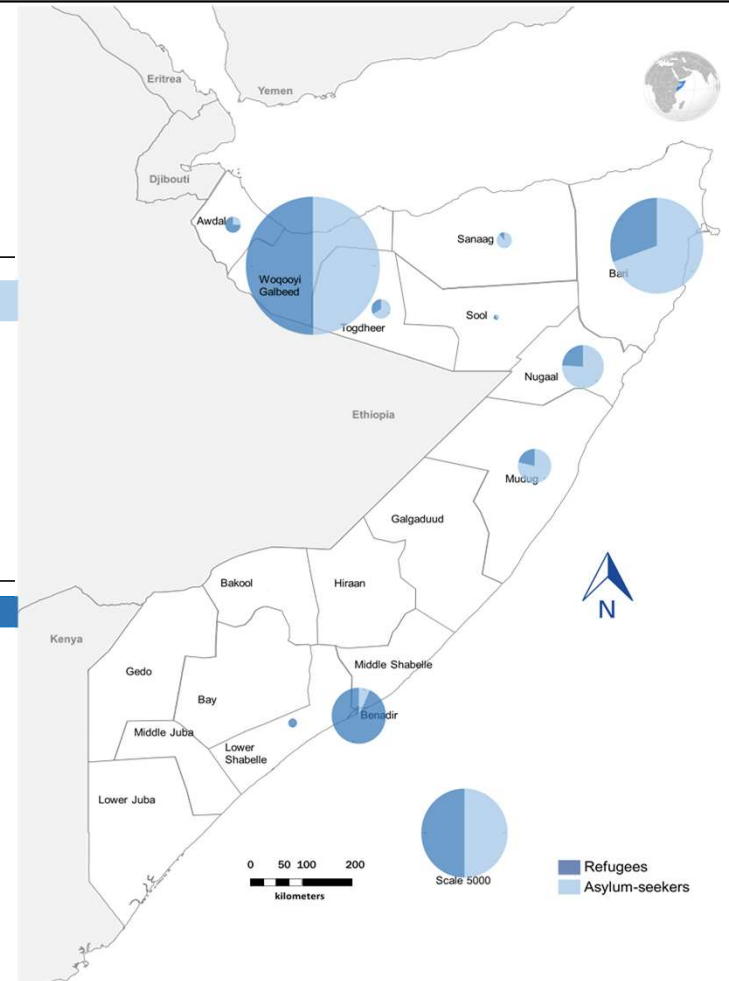

SOMALIA

Refugees and Asylum-seekers as of 31 July 2021

26,599 Registered Refugees and Asylum-seekers

9,096 Households

19,566 Women & Children (73%)

12,420 Registered Refugees

14,179 Registered Asylum-seekers

Age-Gender Demographics

Specific Needs**

** An individual can have more than one specific need

Year of Arrival

Country of Origin

Place of Residence (Individuals)

Arrivals (12-month trends)

The boundaries and names shown and the designations used on this map do not imply official endorsement or acceptance by the United Nations.

*In August 2020, there was a decrease of 8,265 refugee and asylum seekers individuals due to spontaneous departure (25 persons), deaths and other closures (8 persons) and 8,232 persons were inactivated because of no-show during BIMS verification exercise as opposed to an increase of newly registered 16 refugees and asylum-seekers and 8 new-born babies (12 Syrians, 7 Ethiopians, and 5 Yemenis).