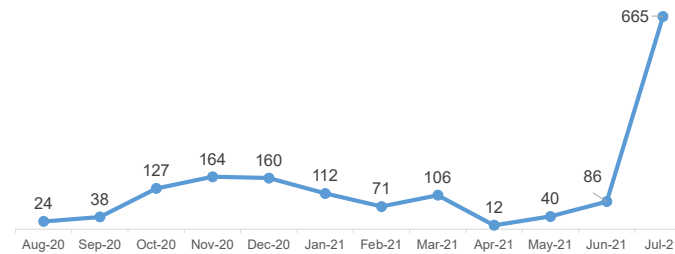

SOMALIA

Refugees and Asylum-seekers as of 31 July 2021

26,599 Registered Refugees and Asylum-seekers

9,096 Households

19,566 Women & Children (73%)

12,420 Registered Refugees

14,179 Registered Asylum-seekers

Age-Gender Demographics

Specific Needs**

** An individual can have more than one specific need

Year of Arrival

Country of Origin

Place of Residence (Individuals)

Arrivals (12-month trends)

The boundaries and names shown and the designations used on this map do not imply official endorsement or acceptance by the United Nations.

*In August 2020, there was a decrease of 8,265 refugee and asylum seekers individuals due to spontaneous departure (25 persons), deaths and other closures (8 persons) and 8,232 persons were inactivated because of no-show during BIMS verification exercise as opposed to an increase of newly registered 16 refugees and asylum-seekers and 8 new-born babies (12 Syrians, 7 Ethiopians, and 5 Yemenis).