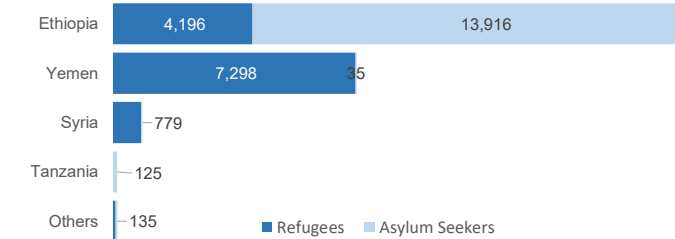

SOMALIA

Refugees and Asylum-seekers as of 31 July 2021

26,599 Registered Refugees and Asylum-seekers

9,096 Households

19,566 Women & Children (73%)

12,420 Registered Refugees

14,179 Registered Asylum-seekers

Age-Gender Demographics

Specific Needs**

** An individual can have more than one specific need

Year of Arrival

Country of Origin

Place of Residence (Individuals)

Arrivals (12-month trends)

The boundaries and names shown and the designations used on this map do not imply official endorsement or acceptance by the United Nations.

*In August 2020, there was a decrease of 8,265 refugee and asylum seekers individuals due to spontaneous departure (25 persons), deaths and other closures (8 persons) and 8,232 persons were inactivated because of no-show during BIMS verification exercise as opposed to an increase of newly registered 16 refugees and asylum-seekers and 8 new-born babies (12 Syrians, 7 Ethiopians, and 5 Yemenis).