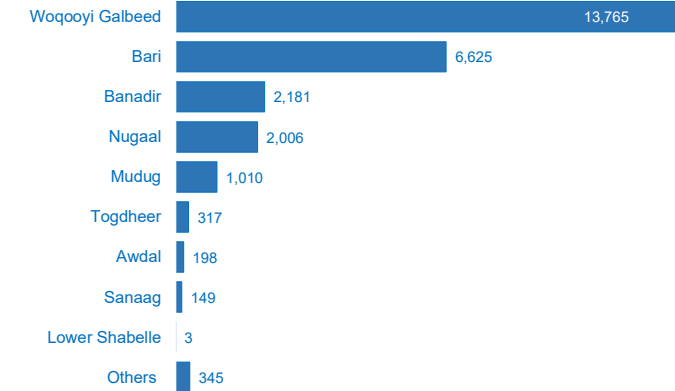

SOMALIA

Refugees and Asylum-seekers as of 31 July 2021

26,599 Registered Refugees and Asylum-seekers

9,096 Households

19,566 Women & Children (73%)

12,420 Registered Refugees

14,179 Registered Asylum-seekers

Age-Gender Demographics

Specific Needs**

** An individual can have more than one specific need

Year of Arrival

Country of Origin

Place of Residence (Individuals)

Arrivals (12-month trends)

The boundaries and names shown and the designations used on this map do not imply official endorsement or acceptance by the United Nations.

*In August 2020, there was a decrease of 8,265 refugee and asylum seekers individuals due to spontaneous departure (25 persons), deaths and other closures (8 persons) and 8,232 persons were inactivated because of no-show during BIMS verification exercise as opposed to an increase of newly registered 16 refugees and asylum-seekers and 8 new-born babies (12 Syrians, 7 Ethiopians, and 5 Yemenis).