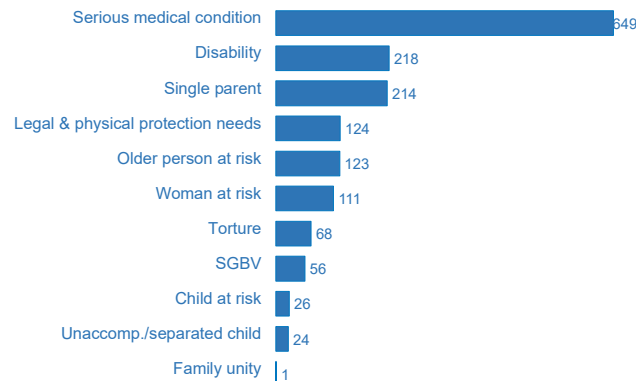

SOMALIA

Refugees and Asylum-seekers as of 31 July 2021

26,599 Registered Refugees and Asylum-seekers

9,096 Households

19,566 Women & Children (73%)

12,420 Registered Refugees

14,179 Registered Asylum-seekers

Age-Gender Demographics

Specific Needs**

** An individual can have more than one specific need

Year of Arrival

Country of Origin

Place of Residence (Individuals)

Arrivals (12-month trends)

The boundaries and names shown and the designations used on this map do not imply official endorsement or acceptance by the United Nations.