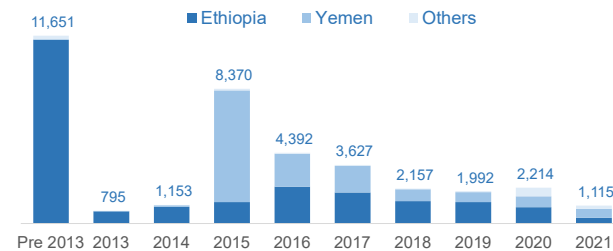

SOMALIA

Refugees and Asylum-seekers as of 31 July 2021

26,599 Registered Refugees and Asylum-seekers

9,096 Households

19,566 Women & Children (73%)

12,420 Registered Refugees

14,179 Registered Asylum-seekers

Age-Gender Demographics

Specific Needs**

** An individual can have more than one specific need

Year of Arrival

Country of Origin

Place of Residence (Individuals)

Arrivals (12-month trends)

The boundaries and names shown and the designations used on this map do not imply official endorsement or acceptance by the United Nations.