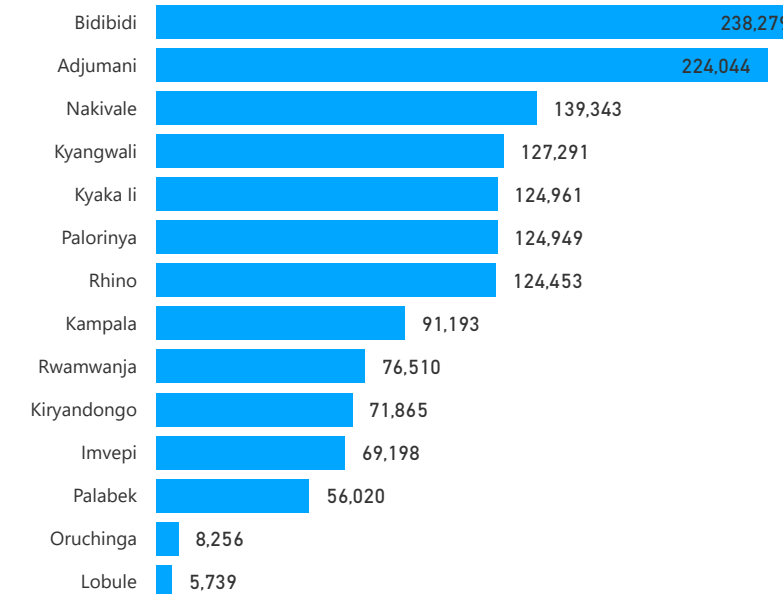

Total Asylum-Seekers

24,865

Living in Urban areas

6%

91,193

Female

52%

763,894

Youth

24%

349,993

Age & Gender Breakdown

Registered New Arrivals by Arrival Month

Population by Location

* Kampala includes other Urban areas

Top 3 by Country of Origin

South Sudanese by Ethnicity - Top 6

Congolese by Ethnicity - Top 6

Specific Needs - Top 6

UAM/SC = Unaccompanied or separated child

Access to Food Assistance