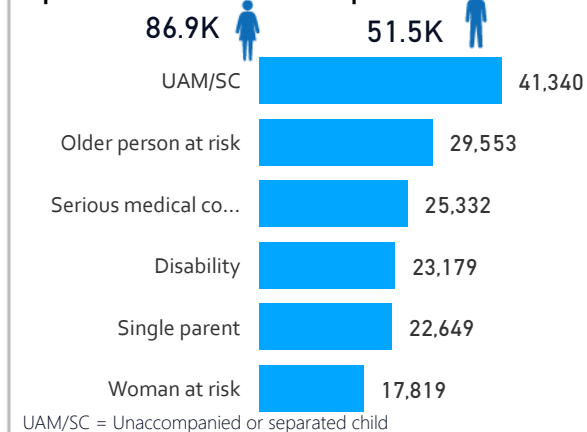

Total Asylum-Seekers

24,865

Living in Urban areas

6%

91,193

Female

52%

763,894

Youth

24%

349,993

Age & Gender Breakdown

Registered New Arrivals by Arrival Month

Population by Location

* Kampala includes other Urban areas

Top 3 by Country of Origin

South Sudanese by Ethnicity - Top 6

Congolese by Ethnicity - Top 6

Specific Needs - Top 6

UAM/SC = Unaccompanied or separated child

Access to Food Assistance