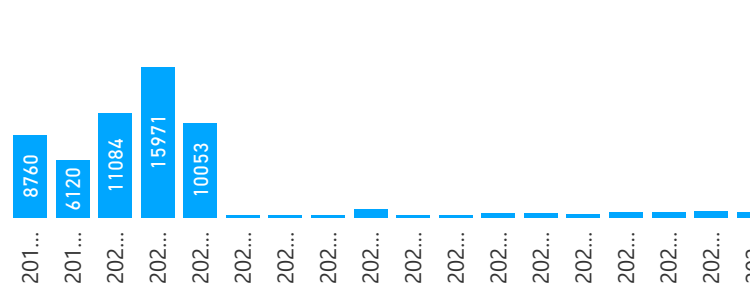

Total Asylum-Seekers

24,865

Living in Urban areas

6%

91,193

Female

52%

763,894

Youth

24%

349,993

Age & Gender Breakdown

Registered New Arrivals by Arrival Month

Population by Location

* Kampala includes other Urban areas

Top 3 by Country of Origin