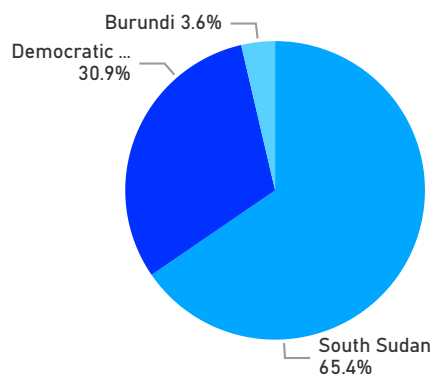

Total Asylum-Seekers

24,865

Living in Urban areas

6%

91,193

Female

52%

763,894

Youth

24%

349,993

Age & Gender Breakdown

Registered New Arrivals by Arrival Month

Population by Location

* Kampala includes other Urban areas

Top 3 by Country of Origin

South Sudanese by Ethnicity - Top 6

Congolese by Ethnicity - Top 6

Specific Needs - Top 6

UAM/SC = Unaccompanied or separated child

Access to Food Assistance