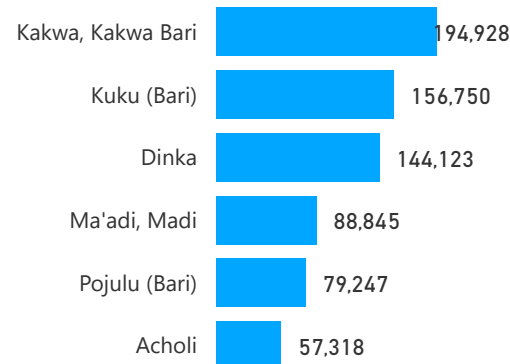

Total Asylum-Seekers

24,865

Living in Urban areas

6%

91,193

Female

52%

763,894

Youth

24%

349,993

Age & Gender Breakdown

Registered New Arrivals by Arrival Month

Population by Location

* Kampala includes other Urban areas

Top 3 by Country of Origin

South Sudanese by Ethnicity - Top 6

Congolese by Ethnicity - Top 6

Specific Needs - Top 6

UAM/SC = Unaccompanied or separated child

Access to Food Assistance