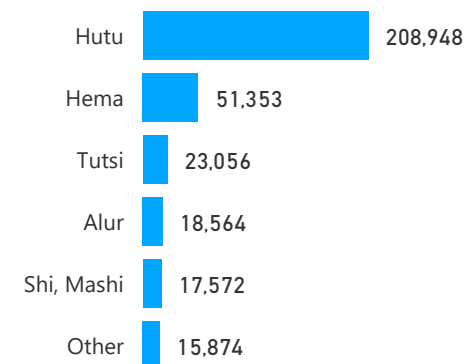

Total Asylum-Seekers

24,865

Living in Urban areas

6%

91,193

Female

52%

763,894

Youth

24%

349,993

Age & Gender Breakdown

Registered New Arrivals by Arrival Month

Population by Location

* Kampala includes other Urban areas

Top 3 by Country of Origin

South Sudanese by Ethnicity - Top 6

Congolese by Ethnicity - Top 6

Specific Needs - Top 6

UAM/SC = Unaccompanied or separated child

Access to Food Assistance