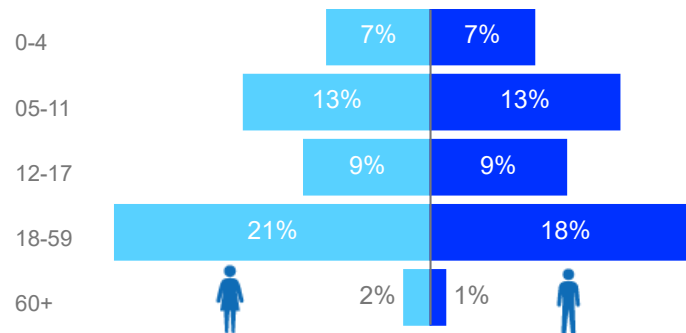

Total Asylum-Seekers

24,865

Living in Urban areas

6%

91,193

Female

52%

763,894

Youth

24%

349,993

Age & Gender Breakdown

Registered New Arrivals by Arrival Month

Population by Location

* Kampala includes other Urban areas

Top 3 by Country of Origin