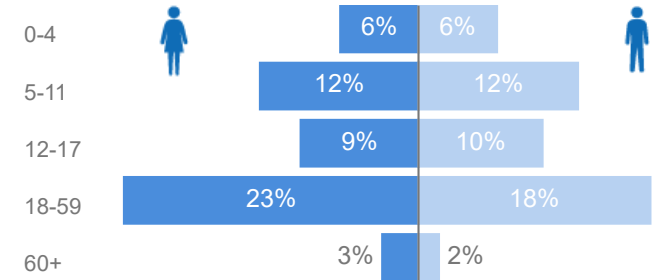

17

Women and Children

81%

100,694

Female

53%

65,896

Elderly

4%

5,456

Youth 15-24

24%

30,534

Zones - Top 10

Level3	HHs	Individuals
Morobi	8,505	35,280
Dongo West	6,377	25,579
Chinyi	4,873	19,155
Basecamp Ibakwe	3,340	14,885
Dongo East	3,091	13,009
Belemaling	2,373	10,131
Budri	1,837	6,903
Ranch 1	2	7

Country of Origin

Country of Origin	Total
South Sudan	124,854
Democratic Republic of the Congo	61
Sudan	34

Age & Gender Breakdown

Specific Needs - Top 7

New Registration by Month

Occupation - Top 5

* Age is between 18 - 59 years for Occupation