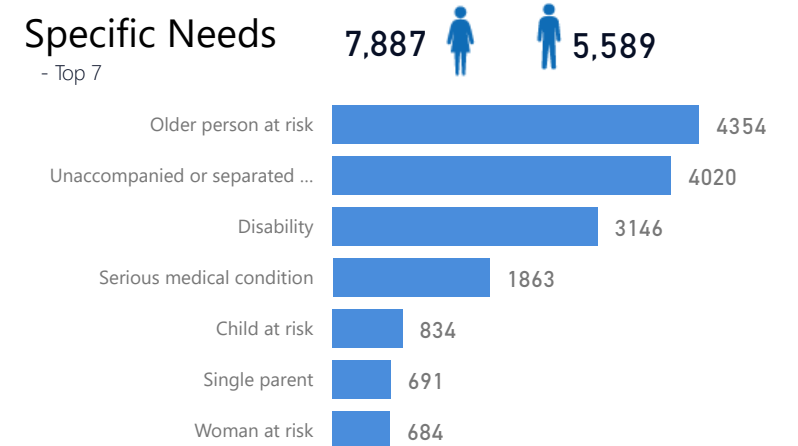

17

Women and Children

81%

100,694

Female

53%

65,896

Elderly

4%

5,456

Youth 15-24

24%

30,534

Zones - Top 10

Level3	HHs	Individuals
Morobi	8,505	35,280
Dongo West	6,377	25,579
Chinyi	4,873	19,155
Basecamp Ibakwe	3,340	14,885
Dongo East	3,091	13,009
Belemaling	2,373	10,131
Budri	1,837	6,903
Ranch 1	2	7

Country of Origin

Country of Origin	Total
South Sudan	124,854
Democratic Republic of the Congo	61
Sudan	34

Age & Gender Breakdown

Specific Needs - Top 7

New Registration by Month

Occupation - Top 5

* Age is between 18 - 59 years for Occupation