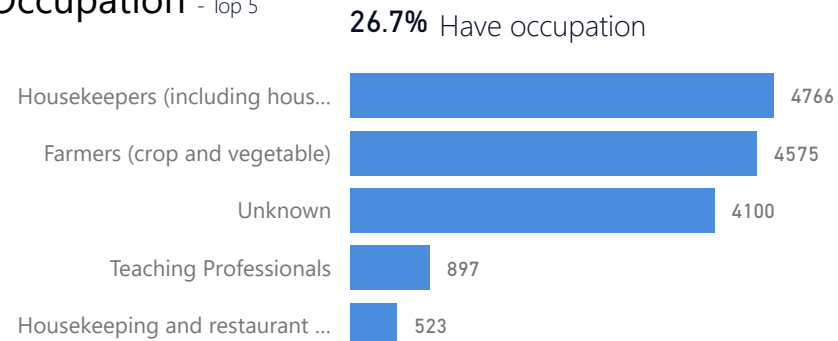

4%

5,456

Youth 15-24

24%

30,534

Zones - Top 10

Level3	HHs	Individuals
Morobi	8,505	35,280
Dongo West	6,377	25,579
Chinyi	4,873	19,155
Basecamp Ibakwe	3,340	14,885
Dongo East	3,091	13,009
Belemaling	2,373	10,131
Budri	1,837	6,903
Ranch 1	2	7

Country of Origin

Country of Origin	Total
South Sudan	124,854
Democratic Republic of the Congo	61
Sudan	34

Age & Gender Breakdown

Specific Needs - Top 7

New Registration by Month

Occupation - Top 5

* Age is between 18 - 59 years for Occupation