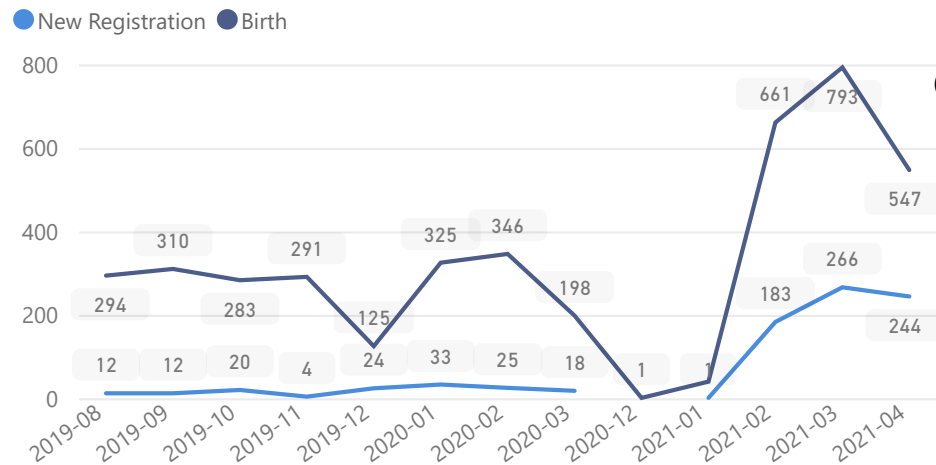

Country of Origin

Country of Origin	Total
South Sudan	124,854
Democratic Republic of the Congo	61
Sudan	34

Age & Gender Breakdown

Specific Needs - Top 7

New Registration by Month

Occupation - Top 5

* Age is between 18 - 59 years for Occupation