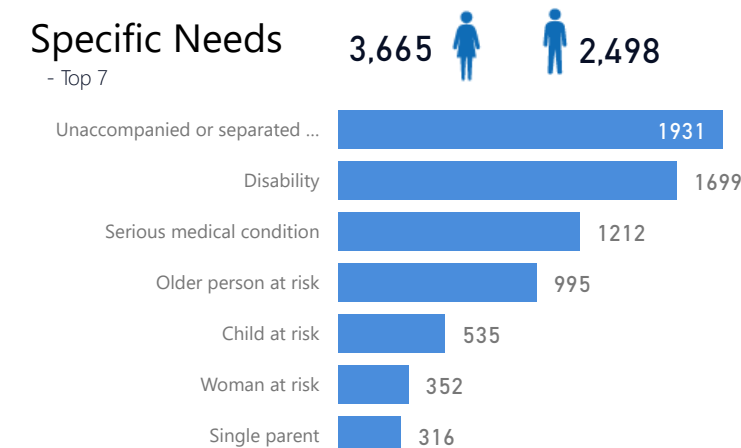

**10**

Women and Children

**83%**

**46,760**

Female

**51%**

**28,673**

Elderly

**2%**

**1,365**

Youth 15-24

**24%**

**13,373**

Zones - Top 10

Level3	HHs	Individuals
Zone 5B	4,001	13,429
Zone 7	2,940	10,928
Zone 4	2,175	7,565
Zone 5A	2,056	7,564
Zone 6	1,852	6,199
Zone 2	1,286	4,015
Zone 1	952	3,114
Zone 3	735	2,677
Zone 8	184	497

Country of Origin

Country of Origin	Total
South Sudan	55,682
Sudan	274
Democratic Republic of the Congo	64

Age & Gender Breakdown

Specific Needs - Top 7

New Registration by Month

Occupation - Top 5

\* Age is between 18 - 59 years for Occupation