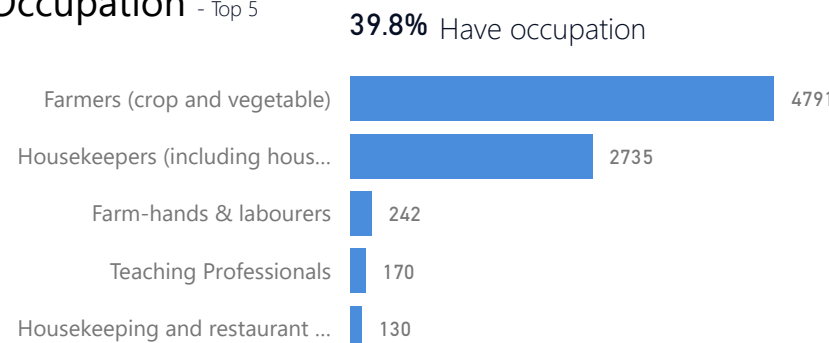

Country of Origin

Country of Origin	Total
South Sudan	55,682
Sudan	274
Democratic Republic of the Congo	64

Age & Gender Breakdown

Specific Needs - Top 7

New Registration by Month

Occupation - Top 5

\* Age is between 18 - 59 years for Occupation