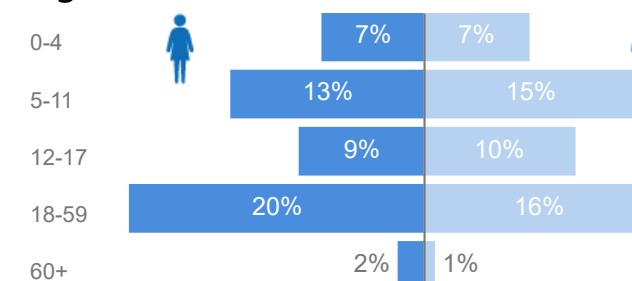

**10**

Women and Children

**83%**

**46,760**

Female

**51%**

**28,673**

Elderly

**2%**

**1,365**

Youth 15-24

**24%**

**13,373**

Zones - Top 10

Level3	HHs	Individuals
Zone 5B	4,001	13,429
Zone 7	2,940	10,928
Zone 4	2,175	7,565
Zone 5A	2,056	7,564
Zone 6	1,852	6,199
Zone 2	1,286	4,015
Zone 1	952	3,114
Zone 3	735	2,677
Zone 8	184	497

Country of Origin

Country of Origin	Total
South Sudan	55,682
Sudan	274
Democratic Republic of the Congo	64

Age & Gender Breakdown

Specific Needs - Top 7

New Registration by Month

Occupation - Top 5

\* Age is between 18 - 59 years for Occupation