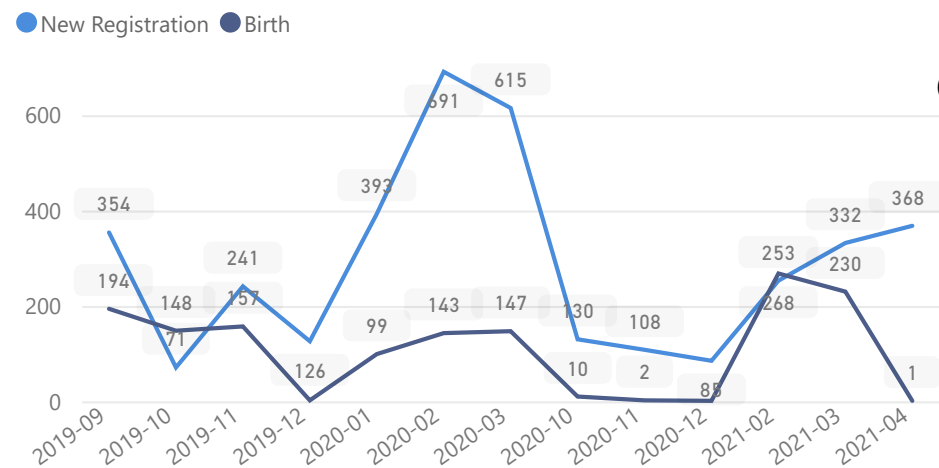

**2%**

**1,365**

Youth 15-24

**24%**

**13,373**

Zones - Top 10

Level3	HHs	Individuals
Zone 5B	4,001	13,429
Zone 7	2,940	10,928
Zone 4	2,175	7,565
Zone 5A	2,056	7,564
Zone 6	1,852	6,199
Zone 2	1,286	4,015
Zone 1	952	3,114
Zone 3	735	2,677
Zone 8	184	497

Country of Origin

Country of Origin	Total
South Sudan	55,682
Sudan	274
Democratic Republic of the Congo	64

Age & Gender Breakdown

Specific Needs - Top 7

New Registration by Month

Occupation - Top 5

\* Age is between 18 - 59 years for Occupation