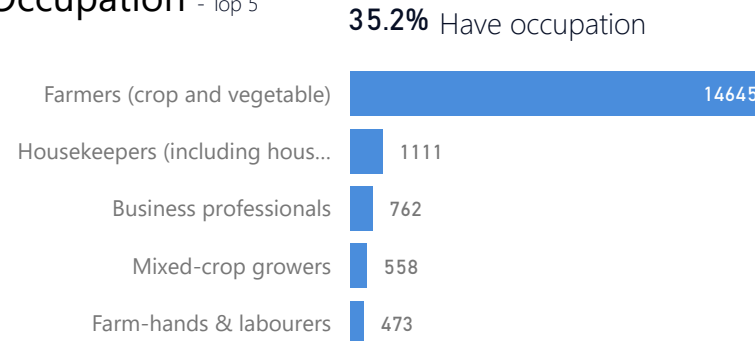

Country of Origin

Country of Origin	Total
Democratic Republic of the Congo	71,583
Burundi	40,460
Somalia	13,934
Rwanda	10,390
Eritrea	1,756
Ethiopia	932
South Sudan	221

Age & Gender Breakdown

Specific Needs - Top 7

New Registration by Month

Occupation - Top 5

* Age is between 18 - 59 years for Occupation

Assistance Status