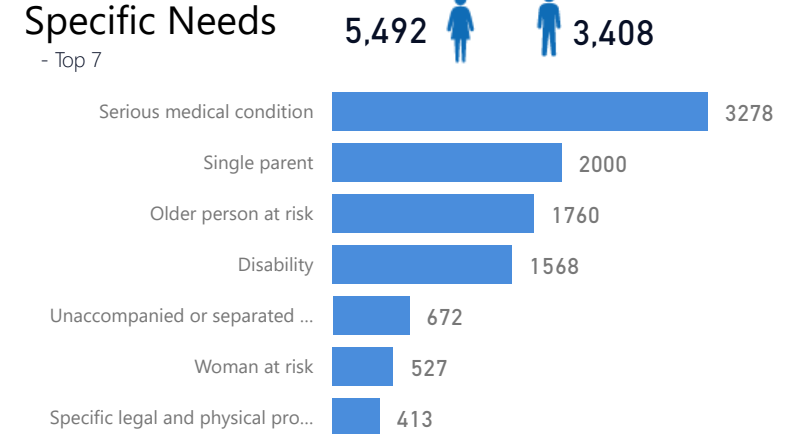

1,275

Women and Children

76%
105,991

Female

50%
69,214

Elderly

2%
3,392

Youth 15-24

21%
29,363

Zones - Top 10

Level3	HHs	Individuals
Base Camp	23,031	77,399
Rubondo	9,768	36,101
Juru	6,454	25,317
Kampala Central	67	160
Rubaga Division	51	141
Makindye Division	64	131
Sweswe	3	11
Kifunjo	1	4
Buliti	2	2
Fizi	1	2

Country of Origin

Country of Origin	Total
Democratic Republic of the Congo	71,583
Burundi	40,460
Somalia	13,934
Rwanda	10,390
Eritrea	1,756
Ethiopia	932
South Sudan	221

Age & Gender Breakdown

Specific Needs - Top 7

New Registration by Month

Occupation - Top 5

* Age is between 18 - 59 years for Occupation

Assistance Status