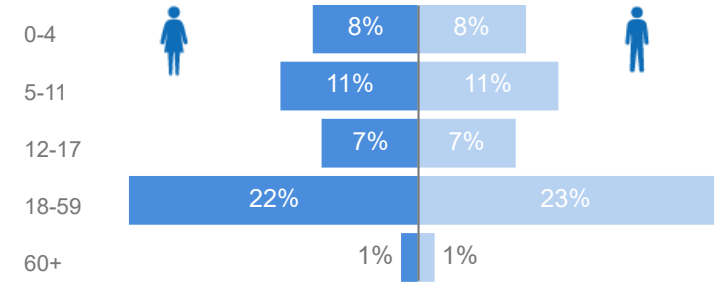

1,275

Women and Children

76%
105,991

Female

50%
69,214

Elderly

2%
3,392

Youth 15-24

21%
29,363

Zones - Top 10

Level3	HHs	Individuals
Base Camp	23,031	77,399
Rubondo	9,768	36,101
Juru	6,454	25,317
Kampala Central	67	160
Rubaga Division	51	141
Makindye Division	64	131
Sweswe	3	11
Kifunjo	1	4
Buliti	2	2
Fizi	1	2

Country of Origin

Country of Origin	Total
Democratic Republic of the Congo	71,583
Burundi	40,460
Somalia	13,934
Rwanda	10,390
Eritrea	1,756
Ethiopia	932
South Sudan	221

Age & Gender Breakdown

Specific Needs - Top 7