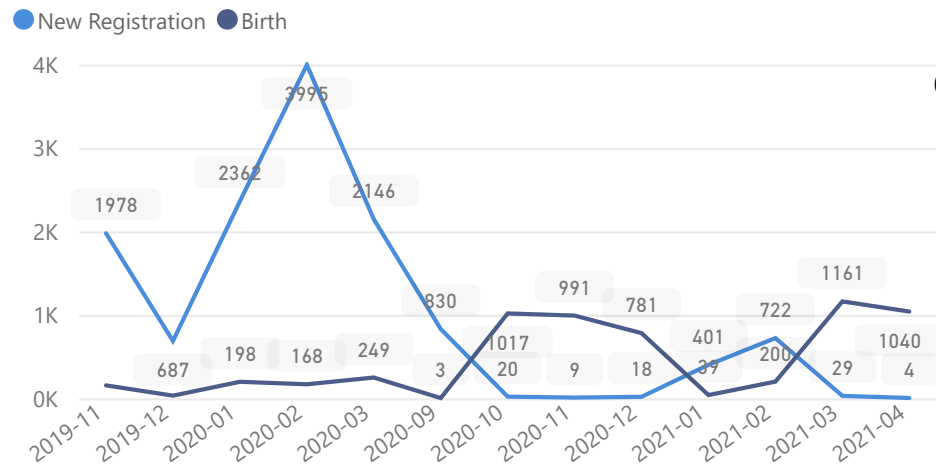

21%
29,363

Zones - Top 10

Level3	HHs	Individuals
Base Camp	23,031	77,399
Rubondo	9,768	36,101
Juru	6,454	25,317
Kampala Central	67	160
Rubaga Division	51	141
Makindye Division	64	131
Sweswe	3	11
Kifunjo	1	4
Buliti	2	2
Fizi	1	2

Country of Origin

Country of Origin	Total
Democratic Republic of the Congo	71,583
Burundi	40,460
Somalia	13,934
Rwanda	10,390
Eritrea	1,756
Ethiopia	932
South Sudan	221

Age & Gender Breakdown

Specific Needs - Top 7

New Registration by Month

Occupation - Top 5

* Age is between 18 - 59 years for Occupation

Assistance Status