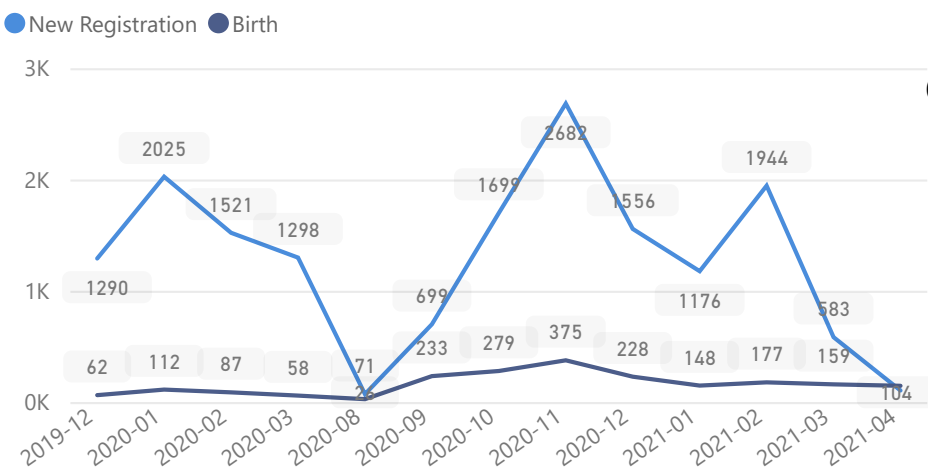

Uganda - Refugee Statistics April 2021 - Kampala

Total Population

91,193

Total Refugees

70,199

Total Households

48,581

Total Asylum-Seekers

20,994

Zones - Top 10

| Level3 | HHs | Individuals |
|---------------------|--------|-------------|
| Makindye Division | 14,201 | 32,491 |
| Kampala Central | 22,127 | 32,372 |
| Rubaga Division | 9,683 | 20,326 |
| Nakawa | 817 | 2,050 |
| Kawempe Division | 426 | 1,415 |
| Kawempe Div | 594 | 1,067 |
| Makerere University | 197 | 278 |
| Ssabagabo-Makindye | 55 | 189 |
| Nansana | 60 | 137 |
| Division A | 50 | 100 |

Age & Gender Breakdown

Specific Needs - Top 7

New Registration by Month

Occupation - Top 5

Assistance Status

* Age is between 18 - 59 years for Occupation