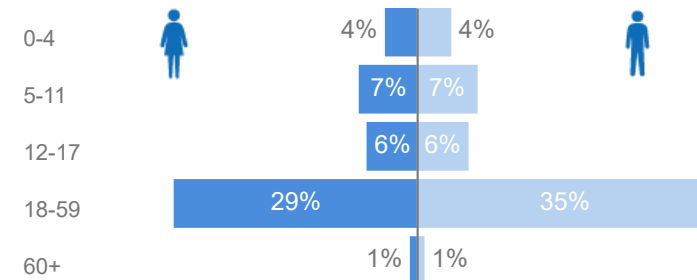

Uganda - Refugee Statistics April 2021 - Kampala

Total Population

91,193

Total Refugees

70,199

Total Households

48,581

Total Asylum-Seekers

Age & Gender Breakdown

Specific Needs - Top 7

New Registration by Month

Occupation - Top 5

Assistance Status

* Age is between 18 - 59 years for Occupation