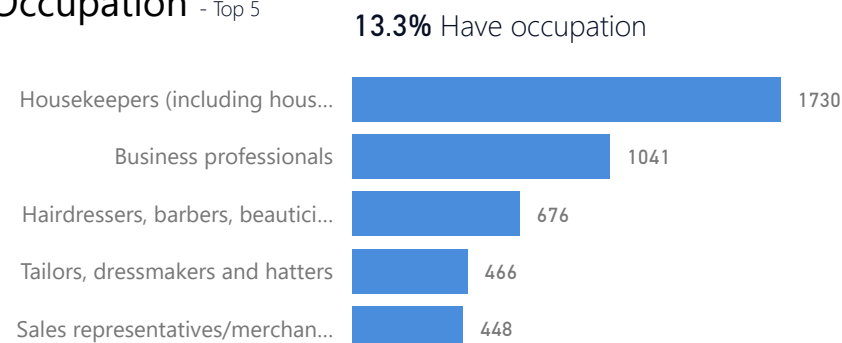

Age & Gender Breakdown

Specific Needs - Top 7

New Registration by Month

Occupation - Top 5

Assistance Status

* Age is between 18 - 59 years for Occupation