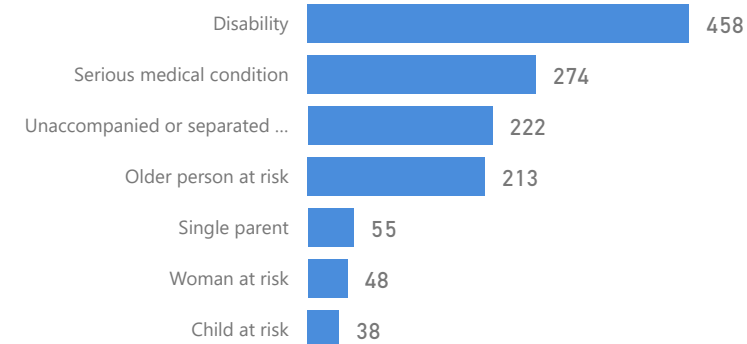

Age & Gender Breakdown

Specific Needs - Top 7

New Registration by Month

Occupation - Top 5

Assistance Status

* Age is between 18 - 59 years for Occupation