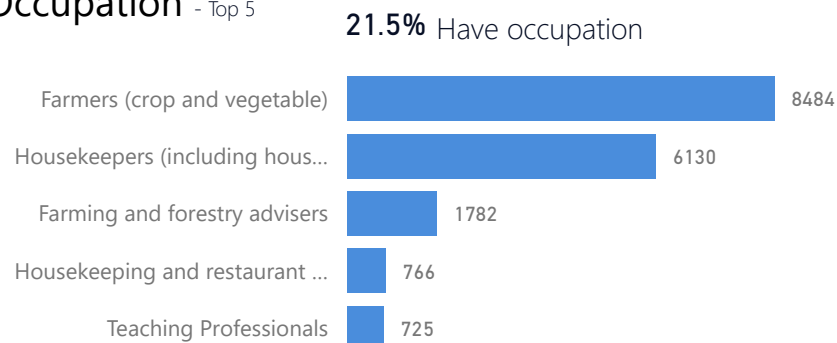

Country of Origin

Country of Origin	Total
South Sudan	238,107
Sudan	102
Democratic Republic of the Congo	68
Burundi	1
Congo, Republic of the	1

Age & Gender Breakdown

Specific Needs - Top 7

New Registration by Month

● New Registration ● Birth

Occupation - Top 5

* Age is between 18 - 59 years for Occupation

Assistance Status