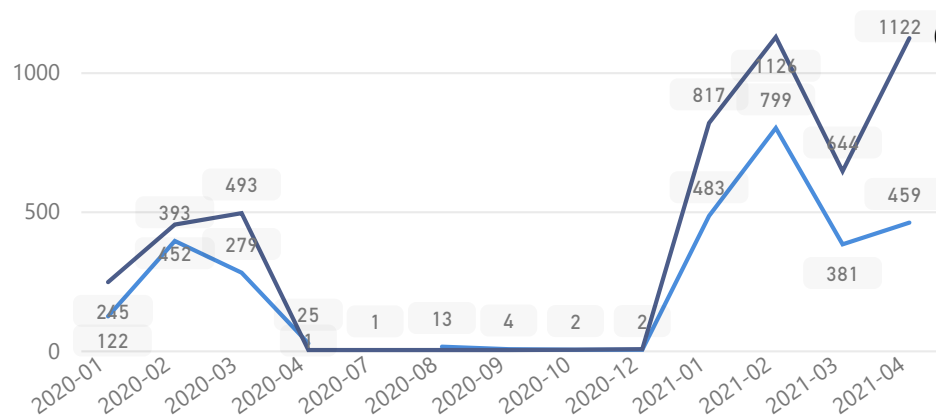

Uganda - Refugee Statistics April 2021 - Bidibidi

Total Population

238,279

Total Refugees

238,279

Total Households

42,743

Total Asylum-Seekers

2%

5,810

Youth 15-24

23%

55,749

Zones - Top 10

Level3	HHs	Individuals
Zone 3	11,234	55,952
Zone 2	8,412	52,489
Zone 5	9,602	51,252
Zone 1	7,415	45,460
Zone 4	6,073	33,093
Zone Vi	2	12
Zone Ii	1	8
Zone Iii	1	5
Zone I	1	1
Zone Iv	1	1

Country of Origin

Country of Origin	Total
South Sudan	238,107
Sudan	102
Democratic Republic of the Congo	68
Burundi	1
Congo, Republic of the	1

Age & Gender Breakdown

Specific Needs - Top 7

New Registration by Month

● New Registration ● Birth

Occupation - Top 5

* Age is between 18 - 59 years for Occupation

Assistance Status