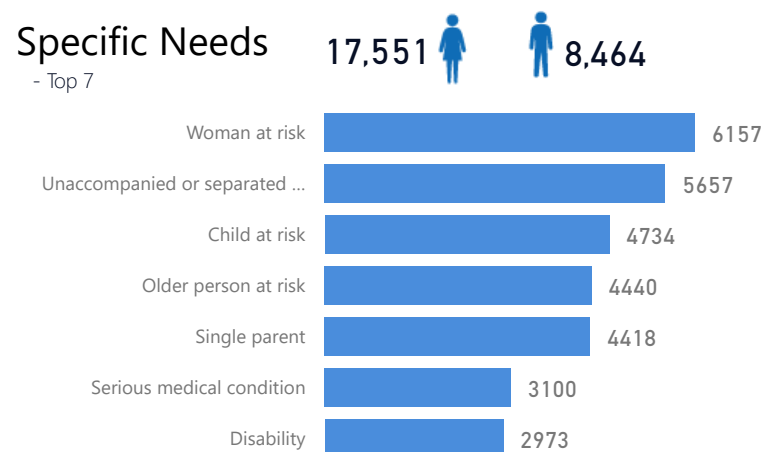

Uganda - Refugee Statistics April 2021 - Bidibidi

Total Population

238,279

Total Refugees

238,279

Total Households

42,743

Total Asylum-Seekers

0

Women and Children

85%

202,363

Female

52%

125,069

Elderly

2%

5,810

Youth 15-24

23%

55,749

Zones - Top 10

Level3	HHs	Individuals
Zone 3	11,234	55,952
Zone 2	8,412	52,489
Zone 5	9,602	51,252
Zone 1	7,415	45,460
Zone 4	6,073	33,093
Zone Vi	2	12
Zone Ii	1	8
Zone Iii	1	5
Zone I	1	1
Zone Iv	1	1

Country of Origin

Country of Origin	Total
South Sudan	238,107
Sudan	102
Democratic Republic of the Congo	68
Burundi	1
Congo, Republic of the	1

Age & Gender Breakdown

Specific Needs - Top 7

New Registration by Month