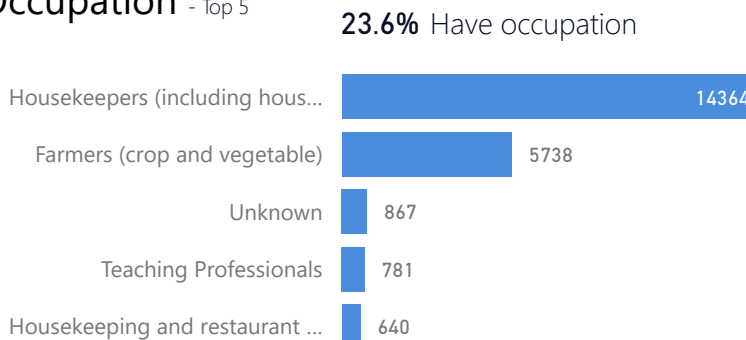

Age & Gender Breakdown

Specific Needs - Top 7

New Registration by Month

● New Registration ● Birth

Occupation - Top 5

23.6% Have occupation

* Age is between 18 - 59 years for Occupation

Assistance Status