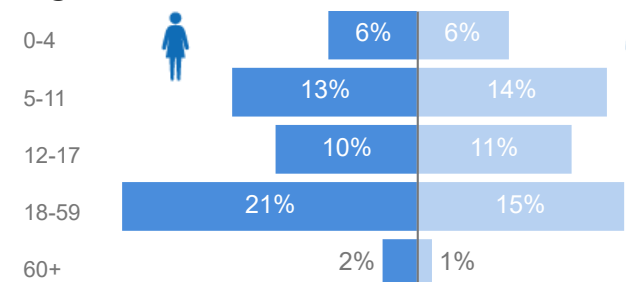

Uganda - Refugee Statistics April 2021 - Adjumani

Total Population

224,044

Total Refugees

223,965

Total Households

32,734

Total Asylum-Seekers

Age & Gender Breakdown

Specific Needs - Top 7

New Registration by Month

● New Registration ● Birth

Occupation - Top 5

23.6% Have occupation

* Age is between 18 - 59 years for Occupation

Assistance Status