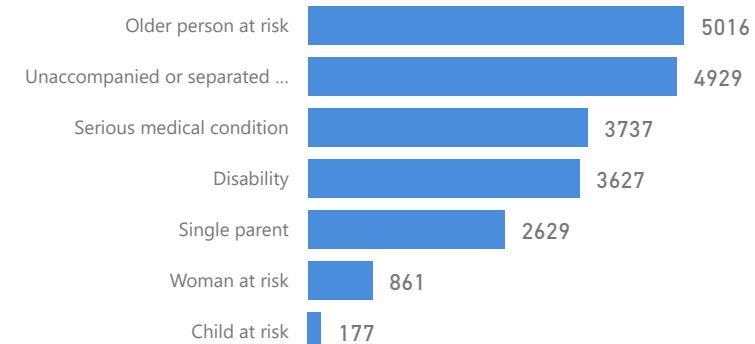

Uganda - Refugee Statistics April 2021 - Adjumani

Total Population

224,044

Total Refugees

223,965

Total Households

32,734

Total Asylum-Seekers

79

Zones - Top 10

Level3	HHs	Individuals
Nyumanzi	5,178	44,574
Pagrinya	6,526	37,984
Ayilo I	3,094	28,370
Ayilo II	2,199	17,185
Maaji II	2,985	17,091
Maaji III	2,851	15,729
Boroli I	1,681	10,146
Agojo	1,784	7,429
Mirieyi	965	7,296
Baratuku	997	7,107

Age & Gender Breakdown

Specific Needs - Top 7

New Registration by Month

● New Registration ● Birth

Occupation - Top 5

23.6% Have occupation

* Age is between 18 - 59 years for Occupation

Assistance Status