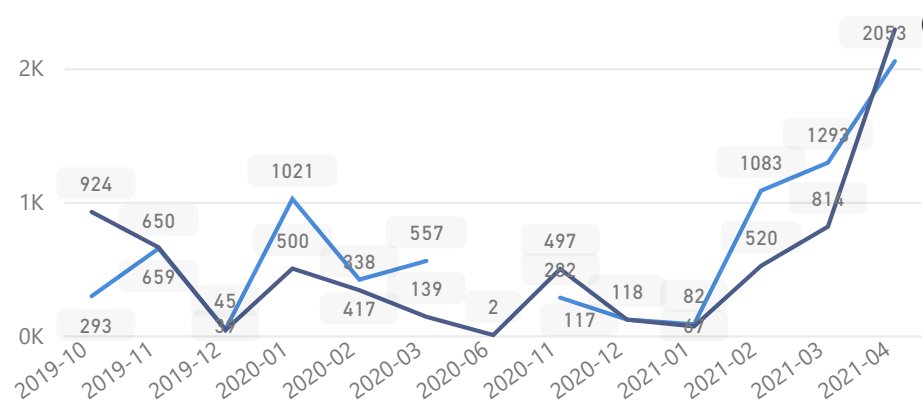

Uganda - Refugee Statistics April 2021 - Adjumani

Total Population

224,044

Total Refugees

223,965

Total Households

32,734

Total Asylum-Seekers

Age & Gender Breakdown

Specific Needs - Top 7

New Registration by Month

● New Registration ● Birth

Occupation - Top 5

23.6% Have occupation

* Age is between 18 - 59 years for Occupation

Assistance Status