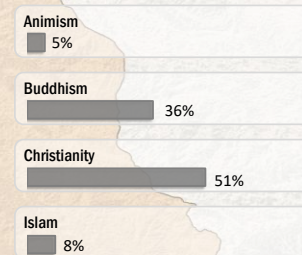

Main States/Regions of Origin

Based on registered refugee population

Total Verified Refugee Population *

91,818

Registered population 45,027

Unregistered population 46,791

Religion

Ethnicity

Age and Gender

Legend

- ▲ Temporary Shelter
- 🏠 UNHCR Office

Source: UNHCR proGres database

For more information, visit: www.commonservice.info

* Verification Exercise conducted from Jan-Apr 2015 and subsequent data changes to-date. Under reverification.