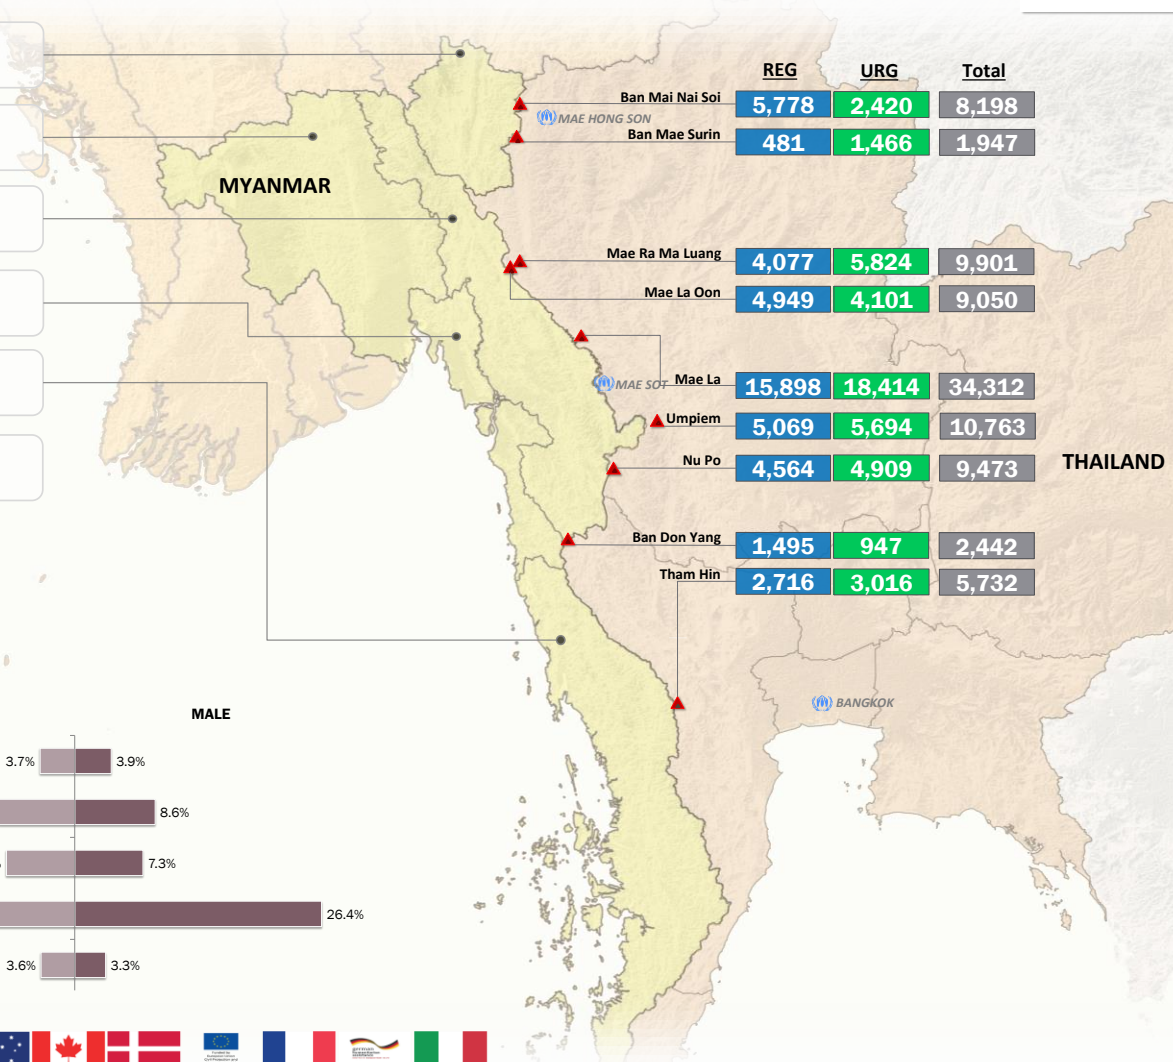

Total Verified Refugee Population *

91,818

Registered population 45,027

Unregistered population 46,791