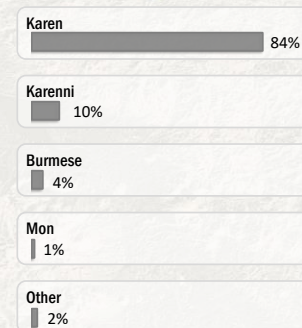

Main States/Regions of Origin

Based on registered refugee population

Total Verified Refugee Population *

91,818

Registered population 45,027

Unregistered population 46,791

Religion

Ethnicity

Age and Gender

Legend

- ▲ Temporary Shelter
- 🏠 UNHCR Office

Source: UNHCR proGres database

For more information, visit: www.commonservice.info

* Verification Exercise conducted from Jan-Apr 2015 and subsequent data changes to-date. Under reverification.