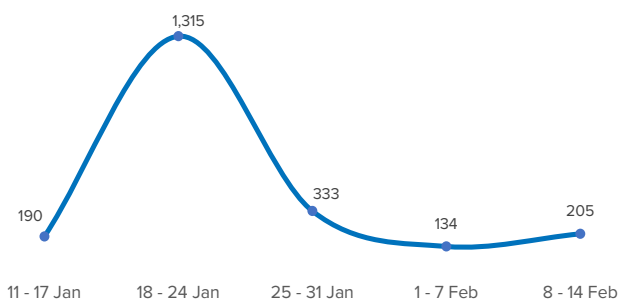

SPAIN Weekly snapshot - Week 6 (8 - 14 Feb 2021)

The charts below are based on figures from the Ministry of Interior and UNHCR estimates. All figures are provisional and subject to change

Refugees & migrants: sea and land arrivals in week 6¹

Sea and land arrivals during the last five weeks¹

Arrivals per month²

Most common nationalities, Jan - Sep 2020²

Demographic breakdown, Jan - Dec 2020²