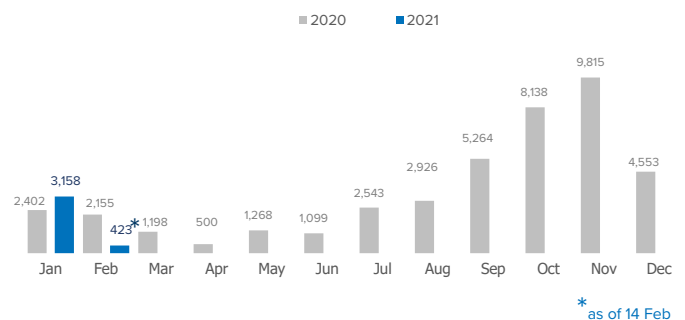

SPAIN Weekly snapshot - Week 6 (8 - 14 Feb 2021)

The charts below are based on figures from the Ministry of Interior and UNHCR estimates. All figures are provisional and subject to change

Refugees & migrants: sea and land arrivals in week 6¹

Sea and land arrivals during the last five weeks¹

Arrivals per month²

Most common nationalities, Jan - Sep 2020²

Demographic breakdown, Jan - Dec 2020²