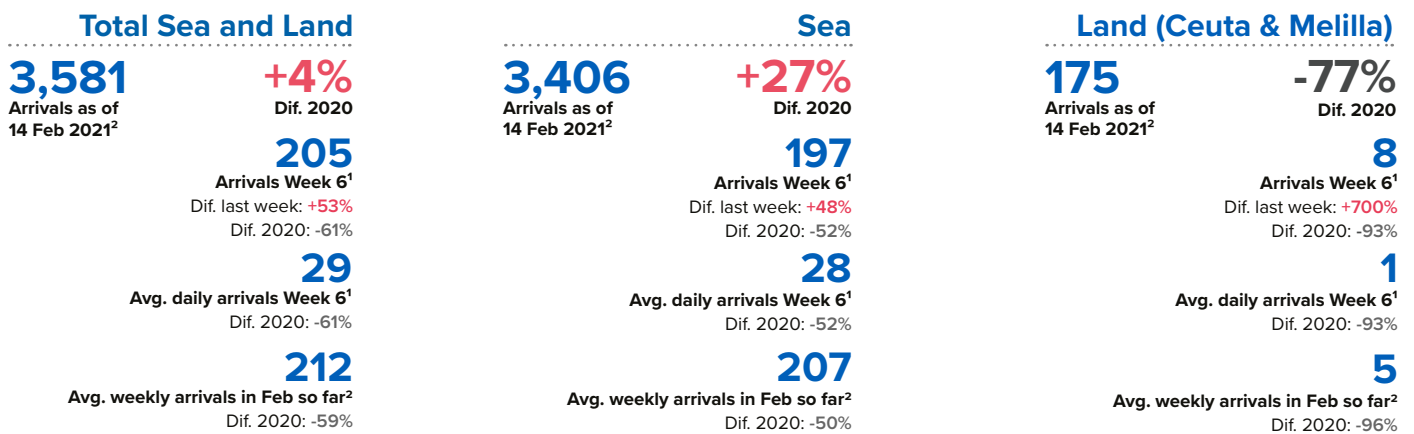

SPAIN Weekly snapshot - Week 6 (8 - 14 Feb 2021)

The charts below are based on figures from the Ministry of Interior and UNHCR estimates. All figures are provisional and subject to change

Refugees & migrants: sea and land arrivals in week 6¹

Sea and land arrivals during the last five weeks¹

Arrivals per month²

Most common nationalities, Jan - Sep 2020²

Demographic breakdown, Jan - Dec 2020²