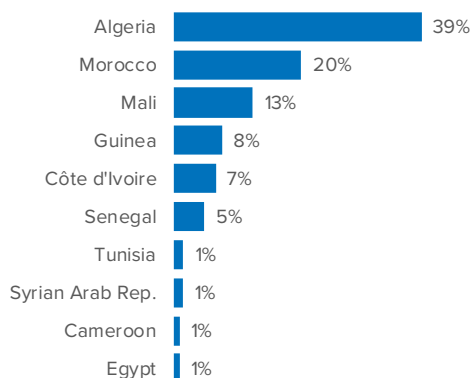

SPAIN Weekly snapshot - Week 6 (8 - 14 Feb 2021)

The charts below are based on figures from the Ministry of Interior and UNHCR estimates. All figures are provisional and subject to change

Refugees & migrants: sea and land arrivals in week 6¹

Sea and land arrivals during the last five weeks¹

Arrivals per month²

Most common nationalities, Jan - Sep 2020²

Demographic breakdown, Jan - Dec 2020²