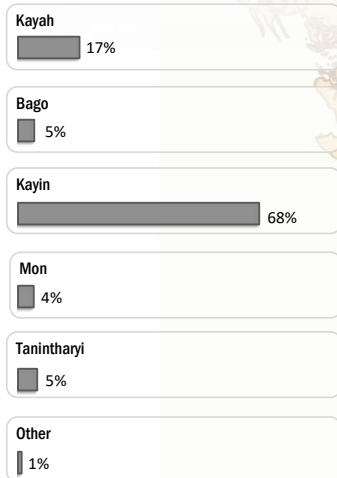

Main States/Regions of Origin

Based on registered refugee population