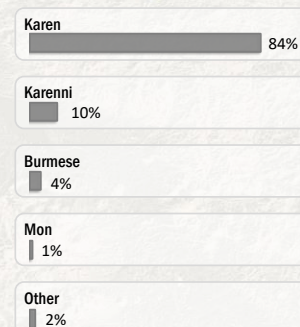

Main States/Regions of Origin

Based on registered refugee population

Total Verified Refugee Population *

91,803

Registered population 45,023

Unregistered population 46,780

Religion

Ethnicity

Age and Gender

Legend

- ▲ Temporary Shelter
- 🏠 UNHCR Office

Source: UNHCR proGres database

For more information, visit: www.commonservice.info

* Verification Exercise conducted from Jan-Apr 2015 and subsequent data changes to-date. Under reverification.