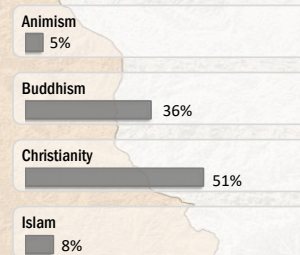

Main States/Regions of Origin

Based on registered refugee population

Total Verified Refugee Population *

91,803

Registered population 45,023

Unregistered population 46,780

Religion

Ethnicity

Age and Gender

Legend

- ▲ Temporary Shelter
- 🏠 UNHCR Office

Source: UNHCR proGres database

For more information, visit: www.commonservice.info

* Verification Exercise conducted from Jan-Apr 2015 and subsequent data changes to-date. Under reverification.