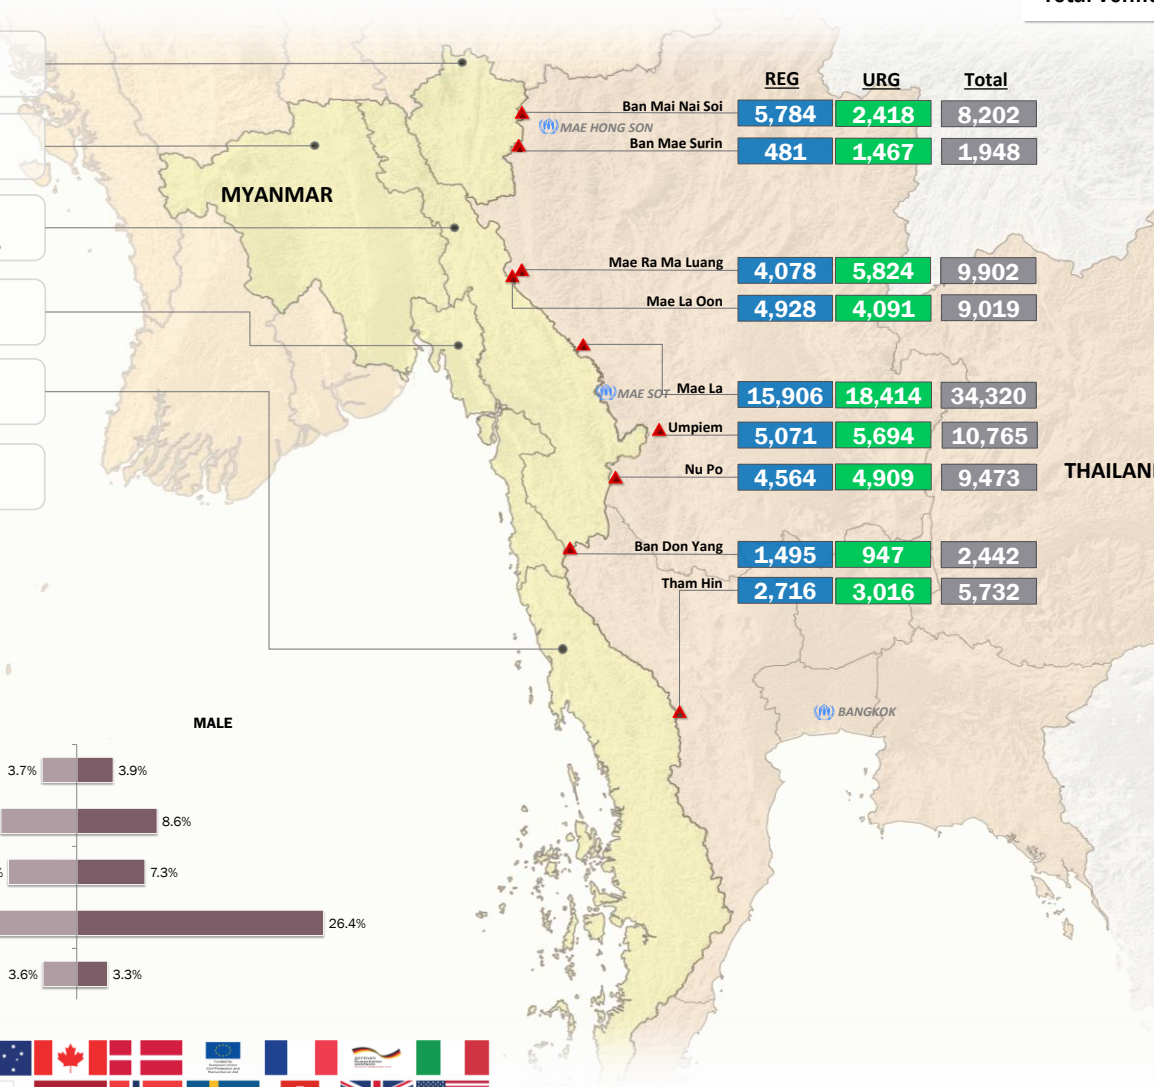

Total Verified Refugee Population *

91,803

Registered population 45,023

Unregistered population 46,780