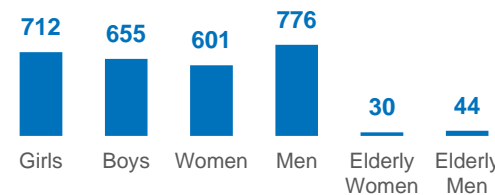

2,881 Urban Refugees in Nigeria as of 31 January 2021

BREAKDOWN BY COUNTRY OF ORIGIN

DEMOGRAPHICS

DISCLAIMER: The boundaries and names shown and the designations used on this map do not imply official endorsement or acceptance by the United Nations.
CREATION DATE: February 2021 SOURCES: UNHCR, HDX FEEDBACK: nigabim@unhcr.org

2,818 Asylum-seekers in Nigeria as of 31 January 2021.

DEMOGRAPHICS

BREAKDOWN BY COUNTRY OF ORIGIN

BREAKDOWN BY YEAR OF REGISTRATION

NATIONALITY OF REGISTERED REFUGEES BETWEEN 1985 – 2010 (MORE THAN 10 YEARS)