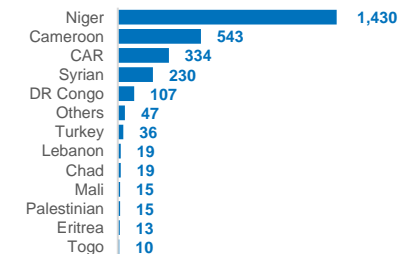

2,881 Urban Refugees in Nigeria as of 31 January 2021

BREAKDOWN BY COUNTRY OF ORIGIN

DEMOGRAPHICS

DISCLAIMER: The boundaries and names shown and the designations used on this map do not imply official endorsement or acceptance by the United Nations.
CREATION DATE: February 2021 SOURCES: UNHCR, HDX FEEDBACK: nigabim@unhcr.org

2,818 Asylum-seekers in Nigeria as of 31 January 2021.

DEMOGRAPHICS

BREAKDOWN BY COUNTRY OF ORIGIN

BREAKDOWN BY YEAR OF REGISTRATION

NATIONALITY OF REGISTERED REFUGEES BETWEEN 1985 – 2010 (MORE THAN 10 YEARS)