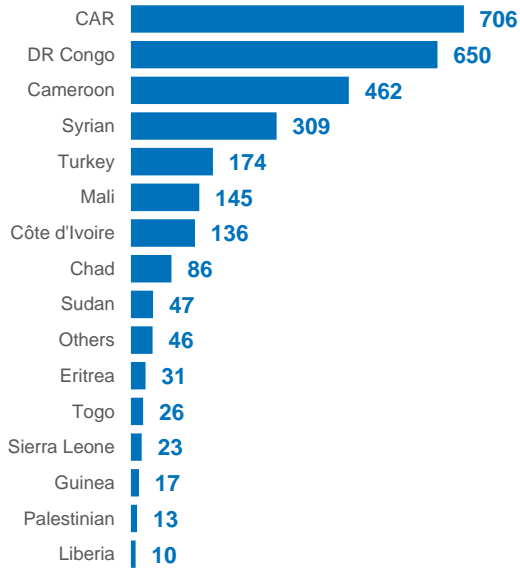

2,881 Urban Refugees in Nigeria as of 31 January 2021

BREAKDOWN BY COUNTRY OF ORIGIN

DEMOGRAPHICS

DISCLAIMER: The boundaries and names shown and the designations used on this map do not imply official endorsement or acceptance by the United Nations.
CREATION DATE: February 2021 SOURCES: UNHCR, HDX FEEDBACK: nigabim@unhcr.org

2,818 Asylum-seekers in Nigeria as of 31 January 2021.

DEMOGRAPHICS

BREAKDOWN BY COUNTRY OF ORIGIN

BREAKDOWN BY YEAR OF REGISTRATION

NATIONALITY OF REGISTERED REFUGEES BETWEEN 1985 – 2010 (MORE THAN 10 YEARS)