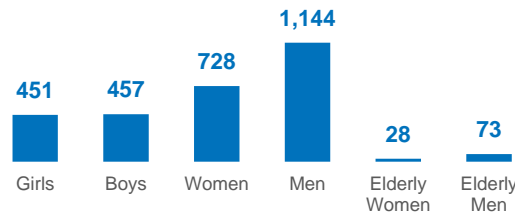

2,881 Urban Refugees in Nigeria as of 31 January 2021

BREAKDOWN BY COUNTRY OF ORIGIN

DEMOGRAPHICS

DISCLAIMER: The boundaries and names shown and the designations used on this map do not imply official endorsement or acceptance by the United Nations.
CREATION DATE: February 2021 SOURCES: UNHCR, HDX FEEDBACK: nigabim@unhcr.org

2,818 Asylum-seekers in Nigeria as of 31 January 2021.

DEMOGRAPHICS

BREAKDOWN BY COUNTRY OF ORIGIN

BREAKDOWN BY YEAR OF REGISTRATION

NATIONALITY OF REGISTERED REFUGEES BETWEEN 1985 – 2010 (MORE THAN 10 YEARS)