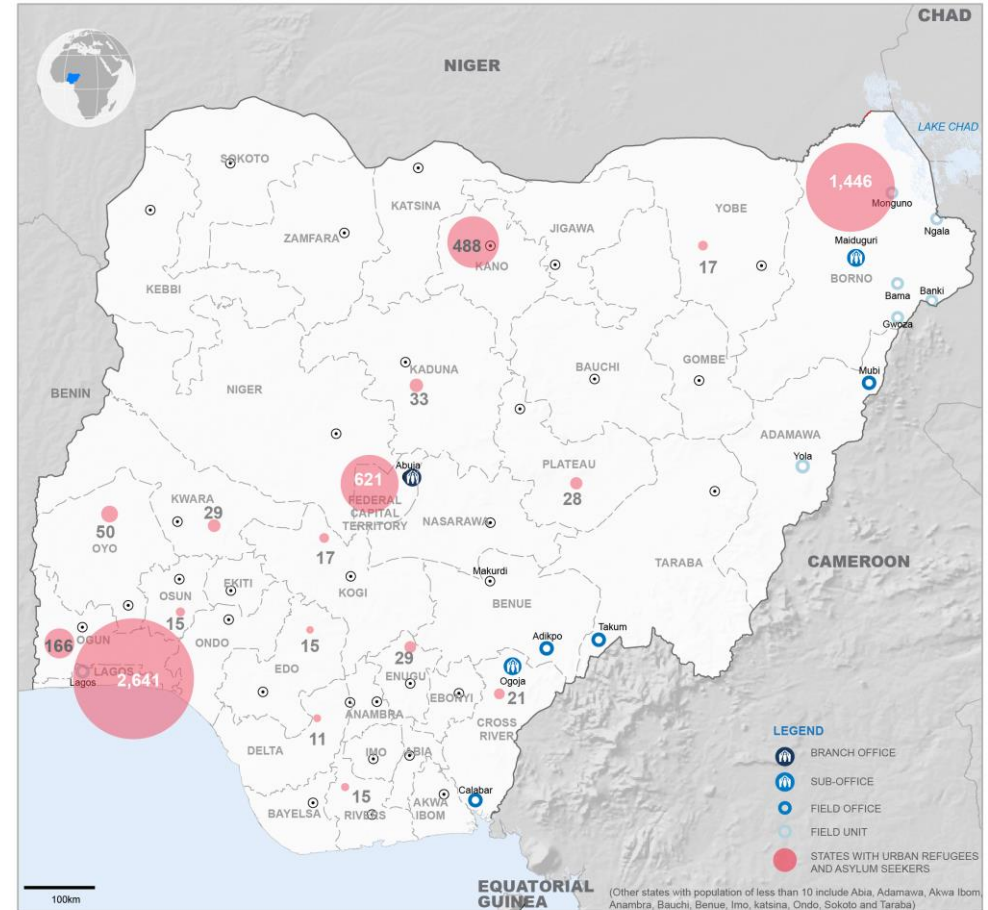

2,881 Urban Refugees in Nigeria as of 31 January 2021

BREAKDOWN BY COUNTRY OF ORIGIN

DEMOGRAPHICS

DISCLAIMER: The boundaries and names shown and the designations used on this map do not imply official endorsement or acceptance by the United Nations.
CREATION DATE: February 2021 SOURCES: UNHCR, HDX FEEDBACK: nigabim@unhcr.org

2,818 Asylum-seekers in Nigeria as of 31 January 2021.

DEMOGRAPHICS

BREAKDOWN BY COUNTRY OF ORIGIN

BREAKDOWN BY YEAR OF REGISTRATION

NATIONALITY OF REGISTERED REFUGEES BETWEEN 1985 – 2010 (MORE THAN 10 YEARS)