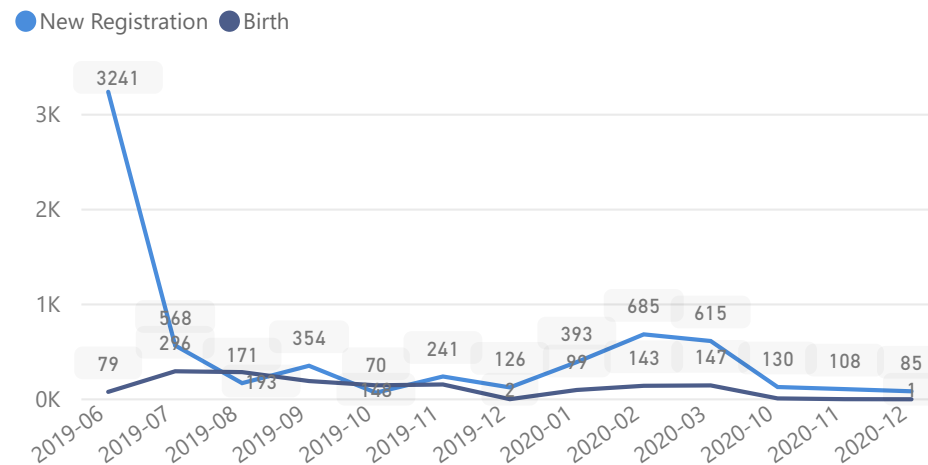

Uganda - Refugee Statistics January 2021 - Palabek

Total Population

54,530

Total Refugees

54,520

Total Households

16,016

Total Asylum-Seekers

10

Zones

Level3	HHs	Individuals
Zone 5B	3,999	13,321
Zone 7	2,928	10,758
Zone 4	2,175	7,496
Zone 5A	2,058	7,431
Zone 6	1,855	6,121
Zone 2	1,289	3,859
Zone 1	952	2,912
Zone 3	736	2,599
	24	33

Age & Gender Breakdown

Country of Origin	Total
South Sudan	54,268
Sudan	261
Democratic Republic of the Congo	1

New Registration by Month

Occupation

* Age is between 18 - 59 years for Occupation

Specific Needs - Top 7