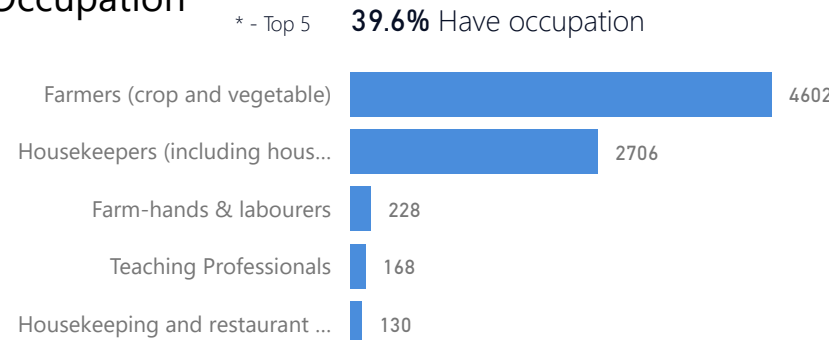

10

Zones

Level3	HHs	Individuals
Zone 5B	3,999	13,321
Zone 7	2,928	10,758
Zone 4	2,175	7,496
Zone 5A	2,058	7,431
Zone 6	1,855	6,121
Zone 2	1,289	3,859
Zone 1	952	2,912
Zone 3	736	2,599
	24	33

Age & Gender Breakdown

Country of Origin	Total
South Sudan	54,268
Sudan	261
Democratic Republic of the Congo	1

New Registration by Month

Occupation

* Age is between 18 - 59 years for Occupation

Specific Needs - Top 7