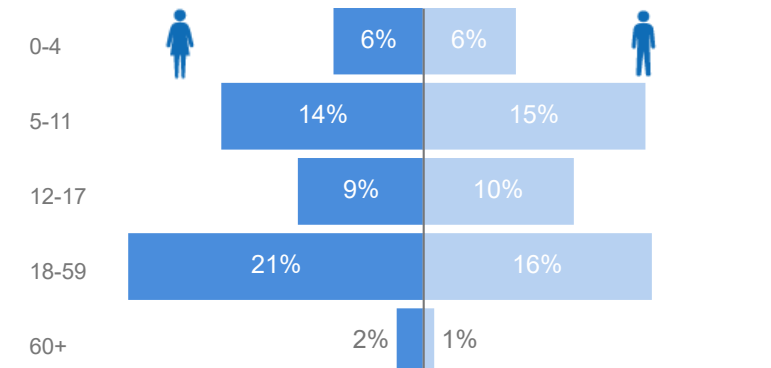

Uganda - Refugee Statistics January 2021 - Palabek

Total Population

54,530

Total Refugees

54,520

Total Households

16,016

Total Asylum-Seekers

10

Zones

Level3	HHs	Individuals
Zone 5B	3,999	13,321
Zone 7	2,928	10,758
Zone 4	2,175	7,496
Zone 5A	2,058	7,431
Zone 6	1,855	6,121
Zone 2	1,289	3,859
Zone 1	952	2,912
Zone 3	736	2,599
	24	33

Age & Gender Breakdown

Country of Origin	Total
South Sudan	54,268
Sudan	261
Democratic Republic of the Congo	1

New Registration by Month

Occupation

* Age is between 18 - 59 years for Occupation

Specific Needs - Top 7