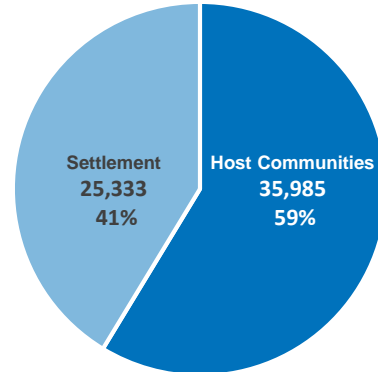

Cameroon Refugees are predominantly from North-West and South-West Regions of Cameroon affected by the crisis between the government and activists calling for independence of the Anglophone Region. The arrival of Cameroonian refugees in Nigeria has since presented a new dimension to the already complex humanitarian situation in Nigeria.

61,318 TOTAL REGISTERED REFUGEES FROM CAMEROON

49,939 BIOMETRICALLY VERIFIED

REGISTERED REFUGEES DEMOGRAPHICS

BREAKDOWN BY STATE

SETTLEMENT/HOST COMMUNITIES

The boundaries and names shown, and the designations used on this map do not imply official endorsement or acceptance by the United Nations.
 Sources: UNHCR Nigeria Updated: November 2020 Feedback: nigabim@unhcr.org Website: <http://www.unhcr.org/>

TREND OF REFUGEE REGISTRATION PER MONTH IN 2020

BREAKDOWN BY SETTLEMENT

REFUGEES REGISTRATION TREND