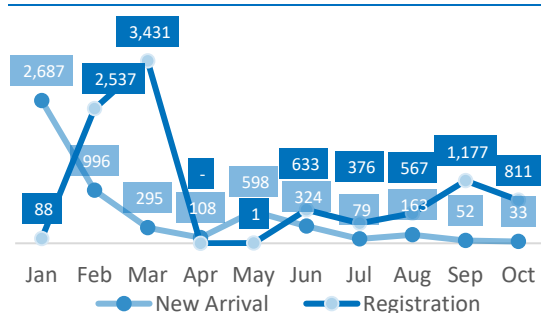

61,318 TOTAL REGISTERED REFUGEES FROM CAMEROON

49,939 BIOMETRICALLY VERIFIED

REGISTERED REFUGEES DEMOGRAPHICS

BREAKDOWN BY STATE

SETTLEMENT/HOST COMMUNITIES

The boundaries and names shown, and the designations used on this map do not imply official endorsement or acceptance by the United Nations.
 Sources: UNHCR Nigeria Updated: November 2020 Feedback: nigabim@unhcr.org Website: <http://www.unhcr.org/>

TREND OF REFUGEE REGISTRATION PER MONTH IN 2020

BREAKDOWN BY SETTLEMENT

REFUGEES REGISTRATION TREND