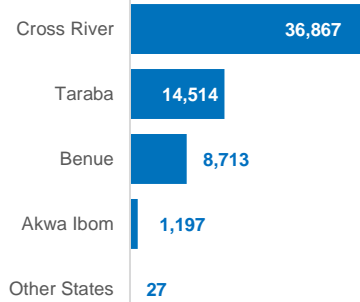

Cameroon Refugees are predominantly from North-West and South-West Regions of Cameroon affected by the crisis between the government and activists calling for independence of the Anglophone Region. The arrival of Cameroonian refugees in Nigeria has since presented a new dimension to the already complex humanitarian situation in Nigeria.

61,318 TOTAL REGISTERED REFUGEES FROM CAMEROON

49,939 BIOMETRICALLY VERIFIED

REGISTERED REFUGEES DEMOGRAPHICS

BREAKDOWN BY STATE

SETTLEMENT/HOST COMMUNITIES

The boundaries and names shown, and the designations used on this map do not imply official endorsement or acceptance by the United Nations.
 Sources: UNHCR Nigeria Updated: November 2020 Feedback: nigabim@unhcr.org Website: <http://www.unhcr.org/>