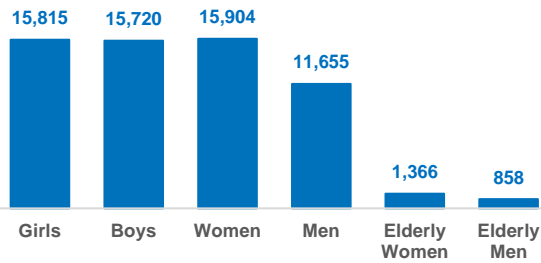

Cameroon Refugees are predominantly from North-West and South-West Regions of Cameroon affected by the crisis between the government and activists calling for independence of the Anglophone Region. The arrival of Cameroonian refugees in Nigeria has since presented a new dimension to the already complex humanitarian situation in Nigeria.

61,318 TOTAL REGISTERED REFUGEES FROM CAMEROON

49,939 BIOMETRICALLY VERIFIED

REGISTERED REFUGEES DEMOGRAPHICS

BREAKDOWN BY STATE

SETTLEMENT/HOST COMMUNITIES

The boundaries and names shown, and the designations used on this map do not imply official endorsement or acceptance by the United Nations.
 Sources: UNHCR Nigeria Updated: November 2020 Feedback: nigabim@unhcr.org Website: <http://www.unhcr.org/>