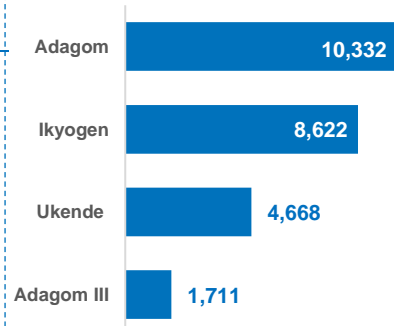

BREAKDOWN BY SETTLEMENT