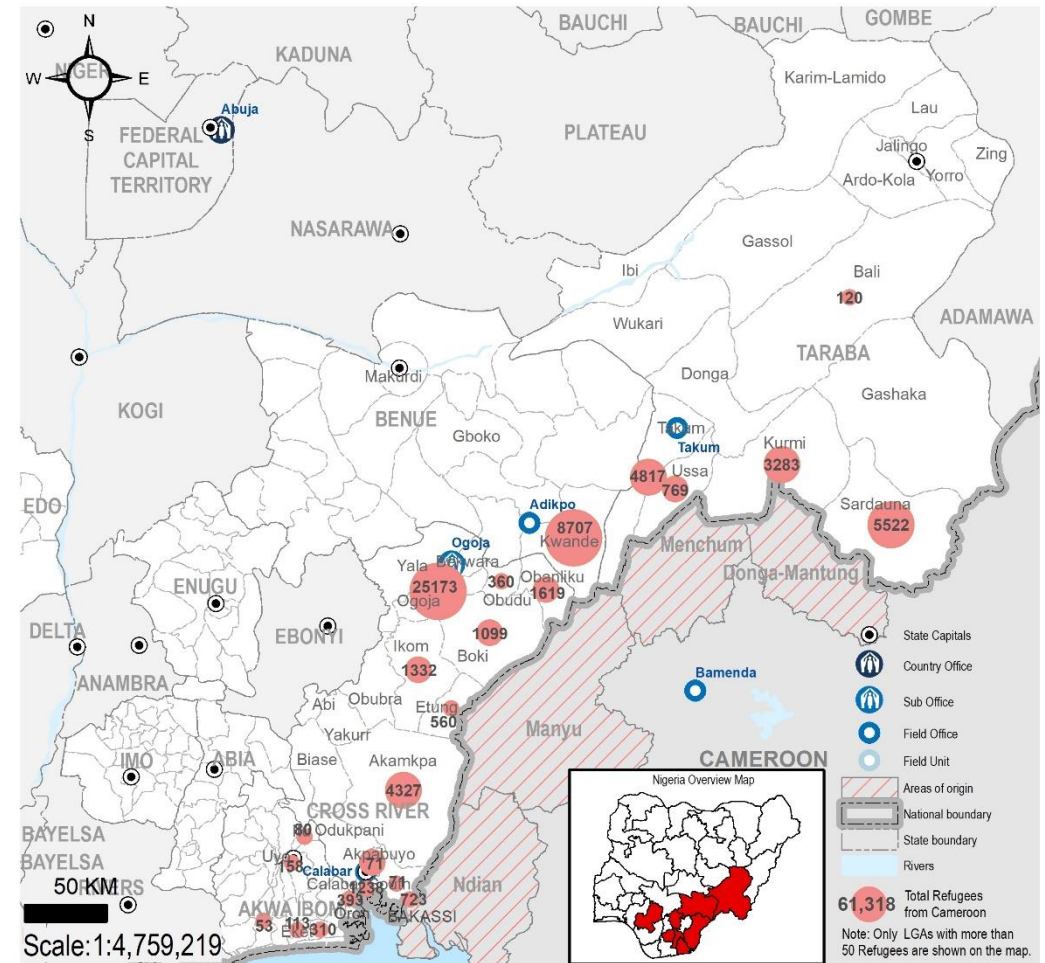

Cameroon Refugees are predominantly from North-West and South-West Regions of Cameroon affected by the crisis between the government and activists calling for independence of the Anglophone Region. The arrival of Cameroonian refugees in Nigeria has since presented a new dimension to the already complex humanitarian situation in Nigeria.

61,318 TOTAL REGISTERED REFUGEES FROM CAMEROON

49,939 BIOMETRICALLY VERIFIED

REGISTERED REFUGEES DEMOGRAPHICS

BREAKDOWN BY STATE

SETTLEMENT/HOST COMMUNITIES

The boundaries and names shown, and the designations used on this map do not imply official endorsement or acceptance by the United Nations.
 Sources: UNHCR Nigeria Updated: November 2020 Feedback: nigabim@unhcr.org Website: <http://www.unhcr.org/>