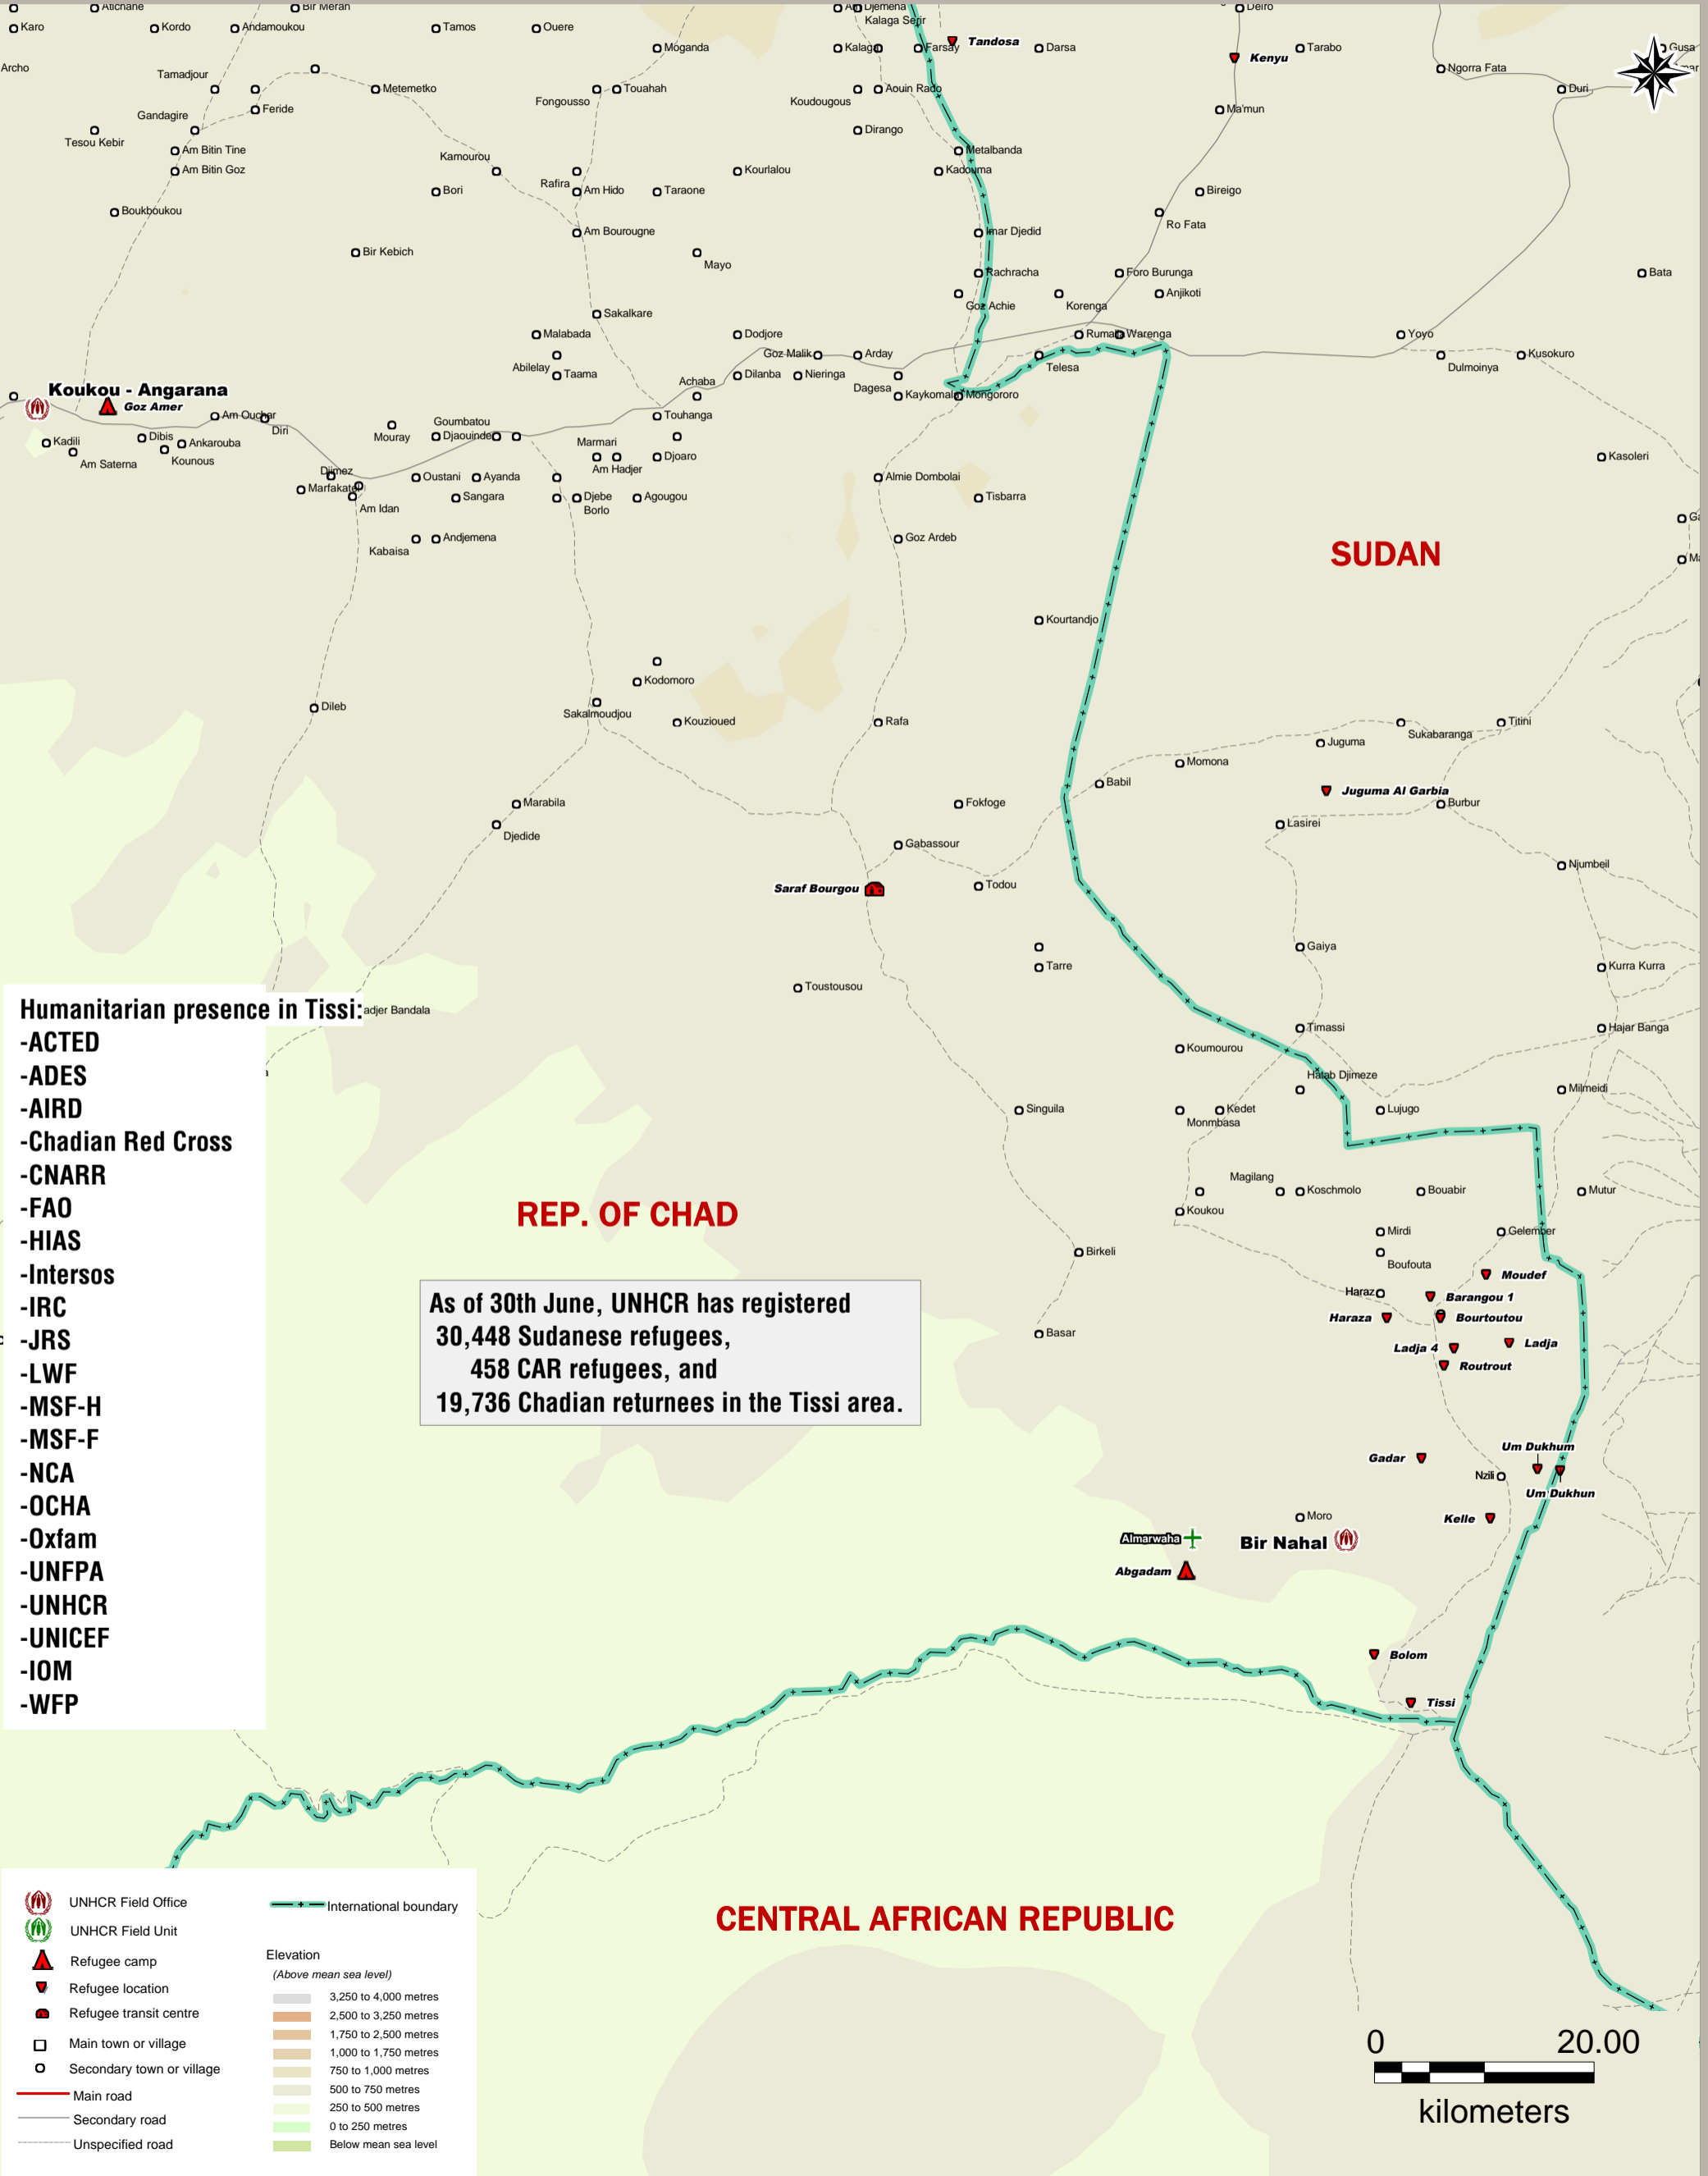

# Republic of Chad

## Tissi area

#### Humanitarian presence in Tissi:

- ACTED
- ADES
- AIRD
- Chadian Red Cross
- CNARR
- FAO
- HIAS
- Intersos
- IRC
- JRS
- LWF
- MSF-H
- MSF-F
- NCA
- OCHA
- Oxfam
- UNFPA
- UNHCR
- UNICEF
- IOM
- WFP

As of 30th June, UNHCR has registered  
**30,448 Sudanese refugees,**  
**458 CAR refugees, and**  
**19,736 Chadian returnees** in the Tissi area.

	UNHCR Field Office		International boundary
	UNHCR Field Unit		
	Refugee camp	<b>Elevation</b> (Above mean sea level)	
	Refugee location	3,250 to 4,000 metres	
	Refugee transit centre	2,500 to 3,250 metres	
	Main town or village	1,750 to 2,500 metres	
	Secondary town or village	1,000 to 1,750 metres	
	Main road	750 to 1,000 metres	
	Secondary road	500 to 750 metres	
	Unspecified road	250 to 500 metres	
		0 to 250 metres	
		Below mean sea level	