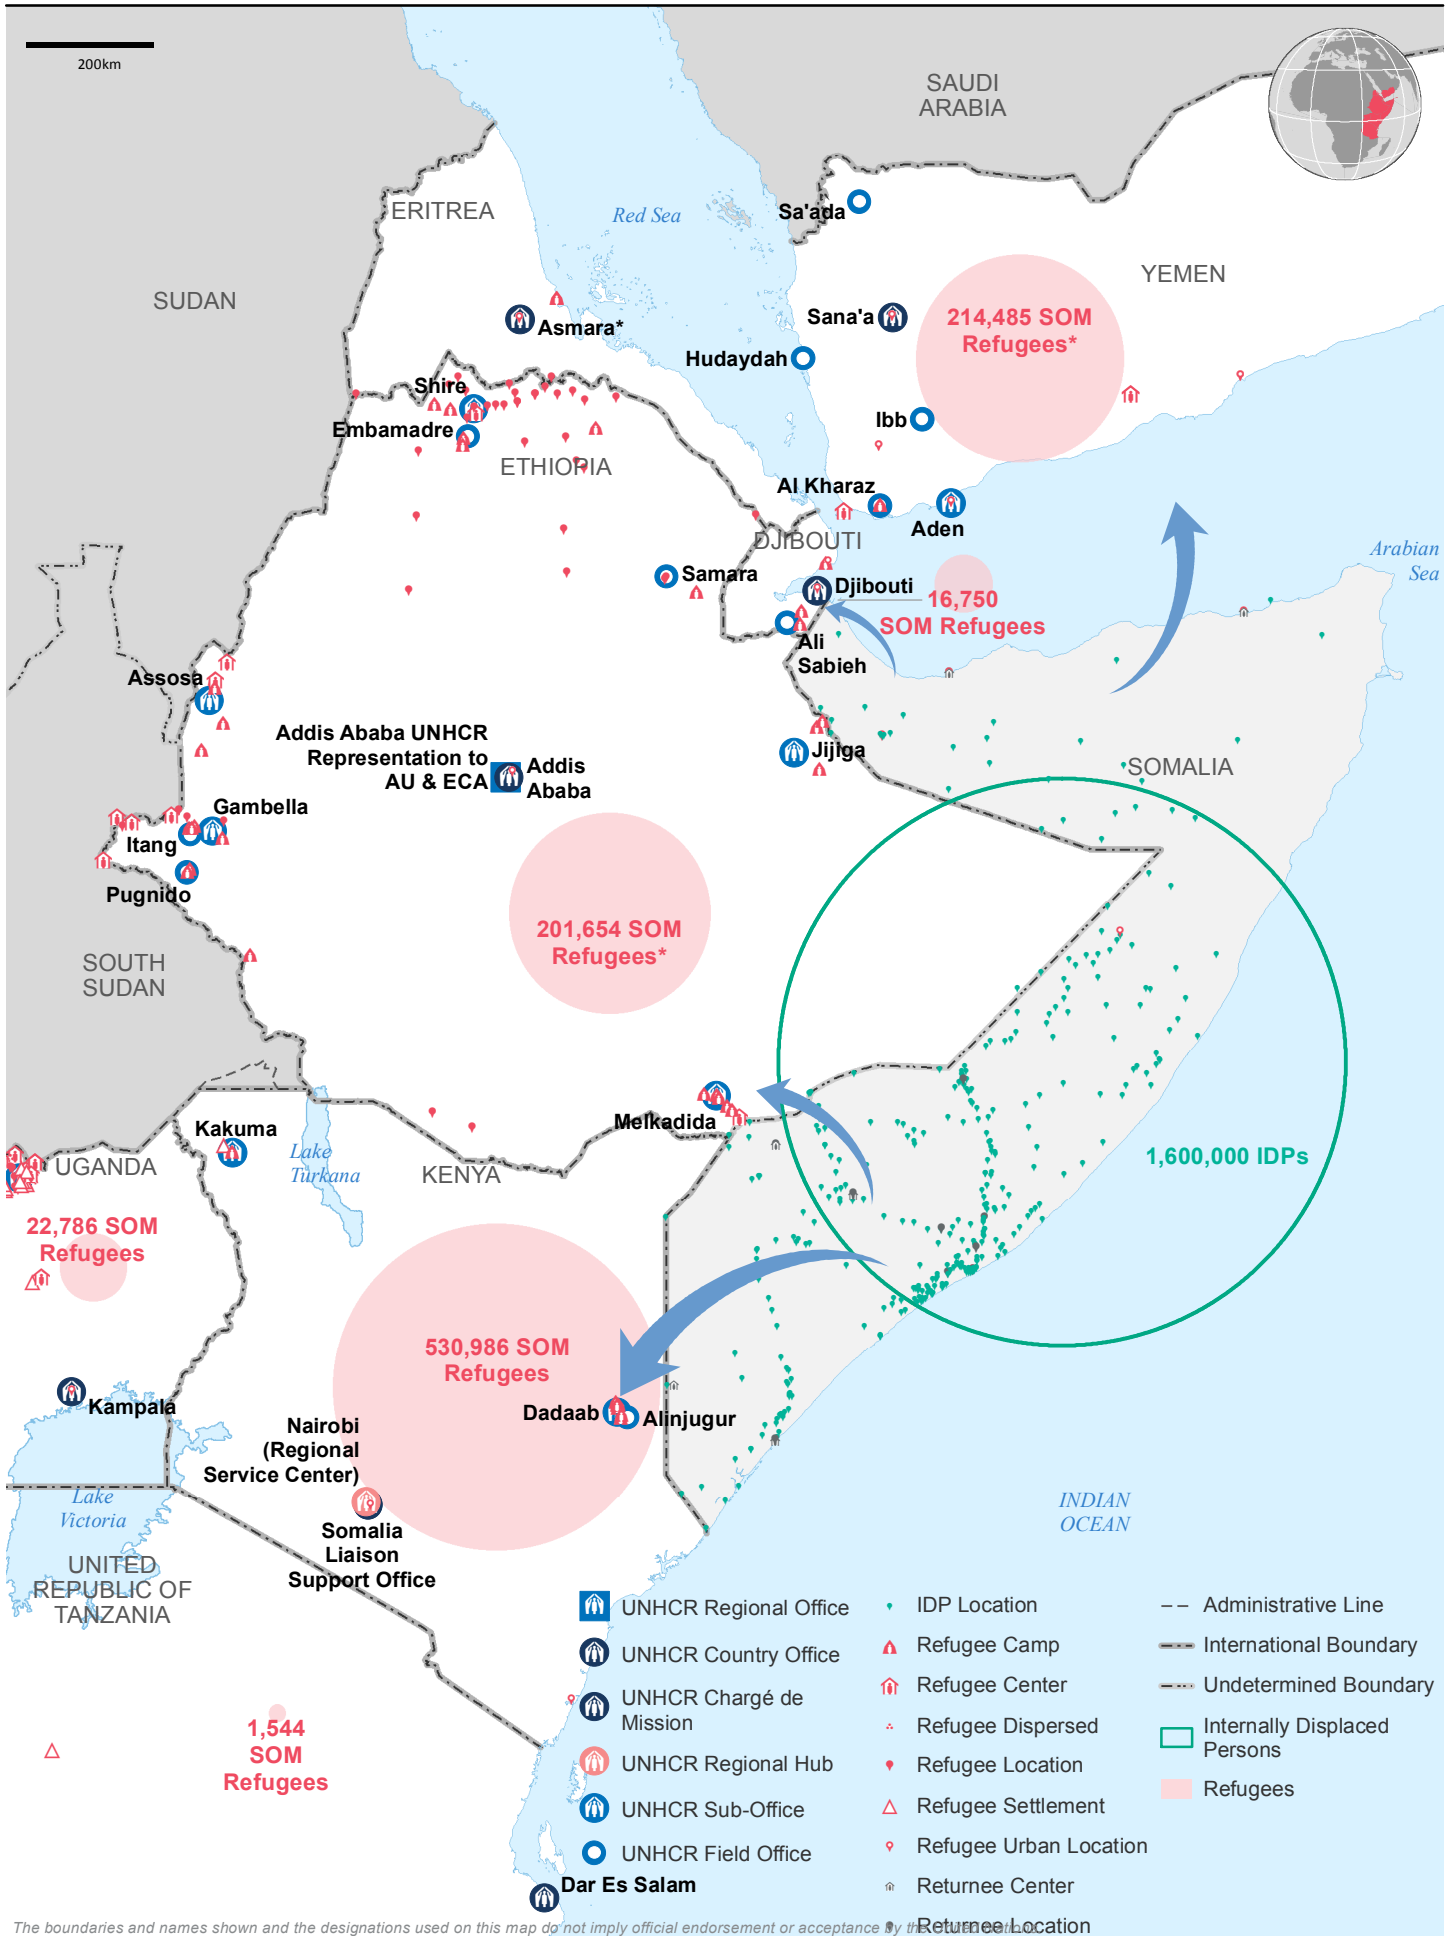

Somalia Situation

Regional overview

as of 09 Jan 2017

The boundaries and names shown and the designations used on this map do not imply official endorsement or acceptance by the United Nations. Printing date: 09 Jan 2017 Sources: UNHCR Author: UNHCR - HQ Geneva Feedback: mapping@unhcr.org Filename: som_regionalsituation_A4P