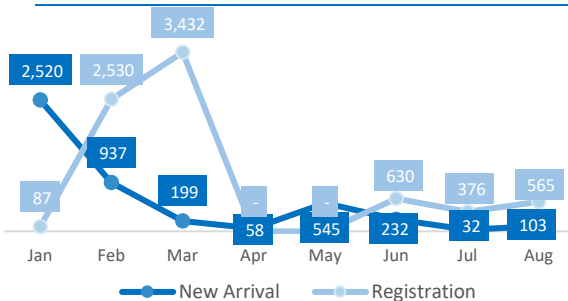

**REGISTERED REFUGEES DEMOGRAPHICS**

**BREAKDOWN BY STATE**

**SETTLEMENT/HOST COMMUNITIES**

The boundaries and names shown, and the designations used on this map do not imply official endorsement or acceptance by the United Nations.  
Sources: UNHCR Nigeria | Updated: September 2020 | Feedback: [nigabim@unhcr.org](mailto:nigabim@unhcr.org) | Website: <http://www.unhcr.org/>

**TREND OF REFUGEE REGISTRATION PER MONTH IN 2020**

**BREAKDOWN BY SETTLEMENT**

**REFUGEES REGISTRATION TREND**