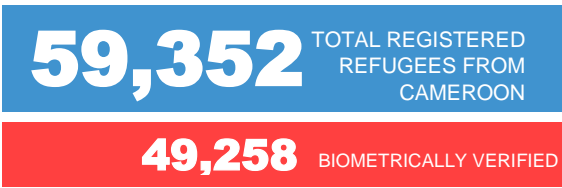

Cameroon Refugees are predominantly from North-West and South-West Regions of Cameroon affected by the crisis between the government and activists calling for independence of the Anglophone Region. The arrival of Cameroonian refugees in Nigeria has since presented a new dimension to the already complex humanitarian situation in Nigeria.