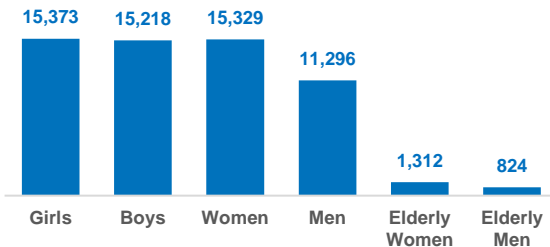

REGISTERED REFUGEES DEMOGRAPHICS