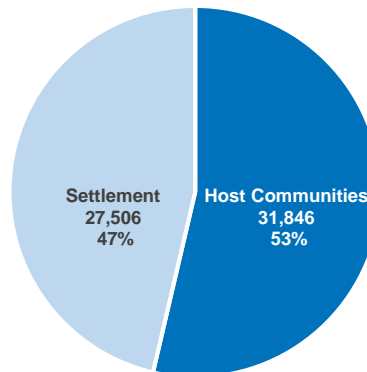

Cameroon Refugees are predominantly from North-West and South-West Regions of Cameroon affected by the crisis between the government and activists calling for independence of the Anglophone Region. The arrival of Cameroonian refugees in Nigeria has since presented a new dimension to the already complex humanitarian situation in Nigeria.

**REGISTERED REFUGEES DEMOGRAPHICS**

**BREAKDOWN BY STATE**

**SETTLEMENT/HOST COMMUNITIES**

The boundaries and names shown, and the designations used on this map do not imply official endorsement or acceptance by the United Nations.  
Sources: UNHCR Nigeria | Updated: September 2020 | Feedback: [nigabim@unhcr.org](mailto:nigabim@unhcr.org) | Website: <http://www.unhcr.org/>