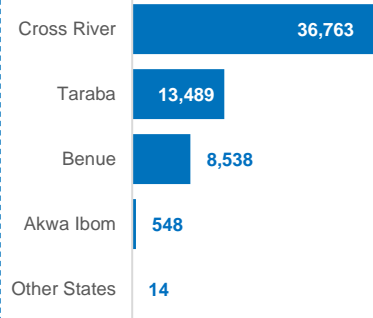

BREAKDOWN BY STATE