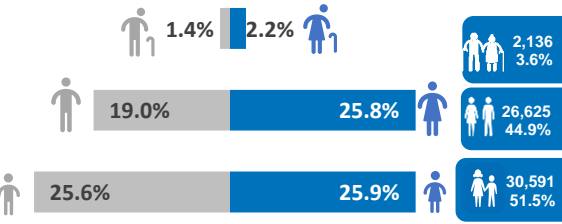

Cameroon Refugees are predominantly from North-West and South-West Regions of Cameroon affected by the crisis between the government and activists calling for independence of the Anglophone Region. The arrival of Cameroonian refugees in Nigeria has since presented a new dimension to the already complex humanitarian situation in Nigeria.

**REGISTERED REFUGEES DEMOGRAPHICS**

**BREAKDOWN BY STATE**

**SETTLEMENT/HOST COMMUNITIES**

The boundaries and names shown, and the designations used on this map do not imply official endorsement or acceptance by the United Nations.  
Sources: UNHCR Nigeria | Updated: September 2020 | Feedback: [nigabim@unhcr.org](mailto:nigabim@unhcr.org) | Website: <http://www.unhcr.org/>