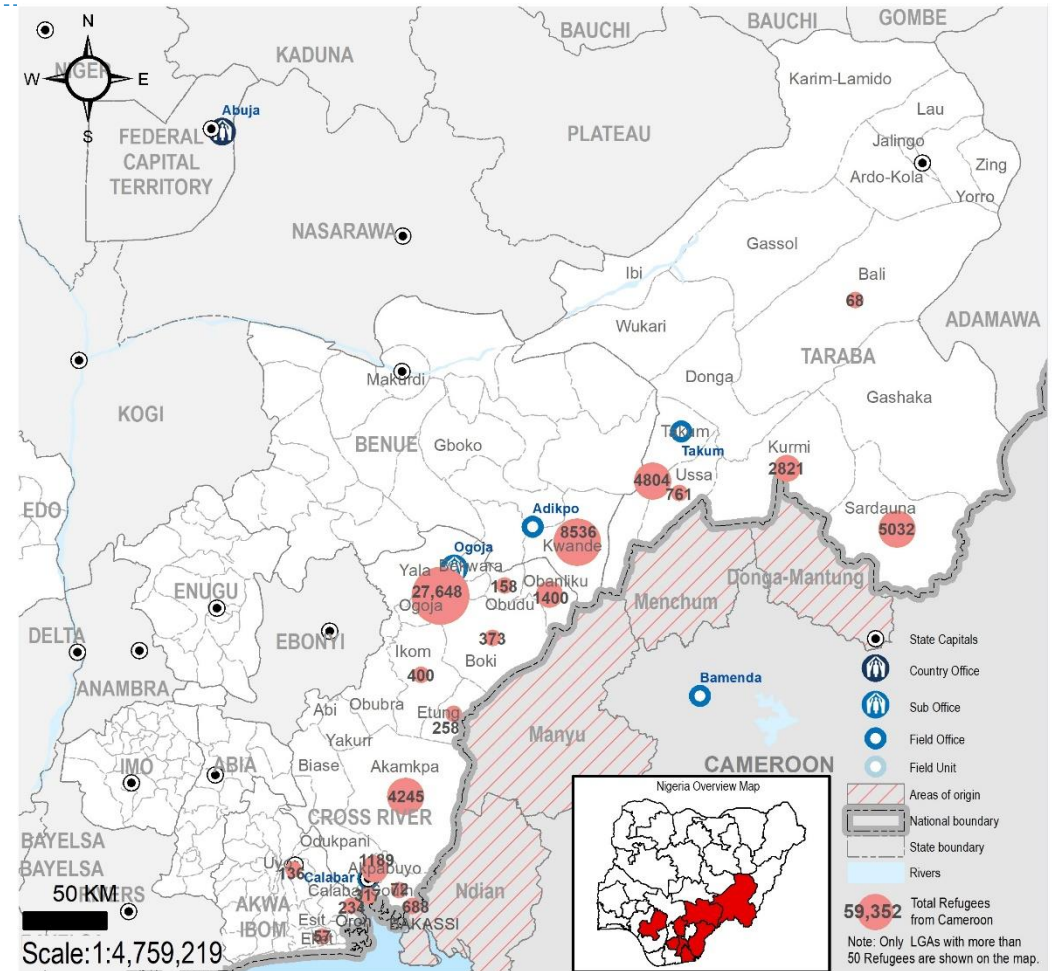

Cameroon Refugees are predominantly from North-West and South-West Regions of Cameroon affected by the crisis between the government and activists calling for independence of the Anglophone Region. The arrival of Cameroonian refugees in Nigeria has since presented a new dimension to the already complex humanitarian situation in Nigeria.

**REGISTERED REFUGEES DEMOGRAPHICS**

**BREAKDOWN BY STATE**

**SETTLEMENT/HOST COMMUNITIES**

The boundaries and names shown, and the designations used on this map do not imply official endorsement or acceptance by the United Nations.  
Sources: UNHCR Nigeria | Updated: September 2020 | Feedback: [nigabim@unhcr.org](mailto:nigabim@unhcr.org) | Website: <http://www.unhcr.org/>