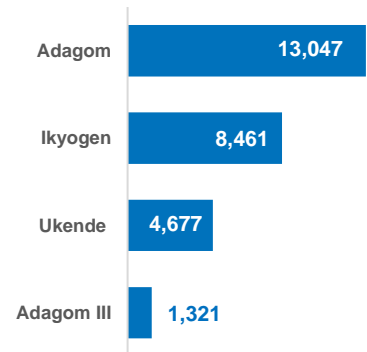

BREAKDOWN BY SETTLEMENT