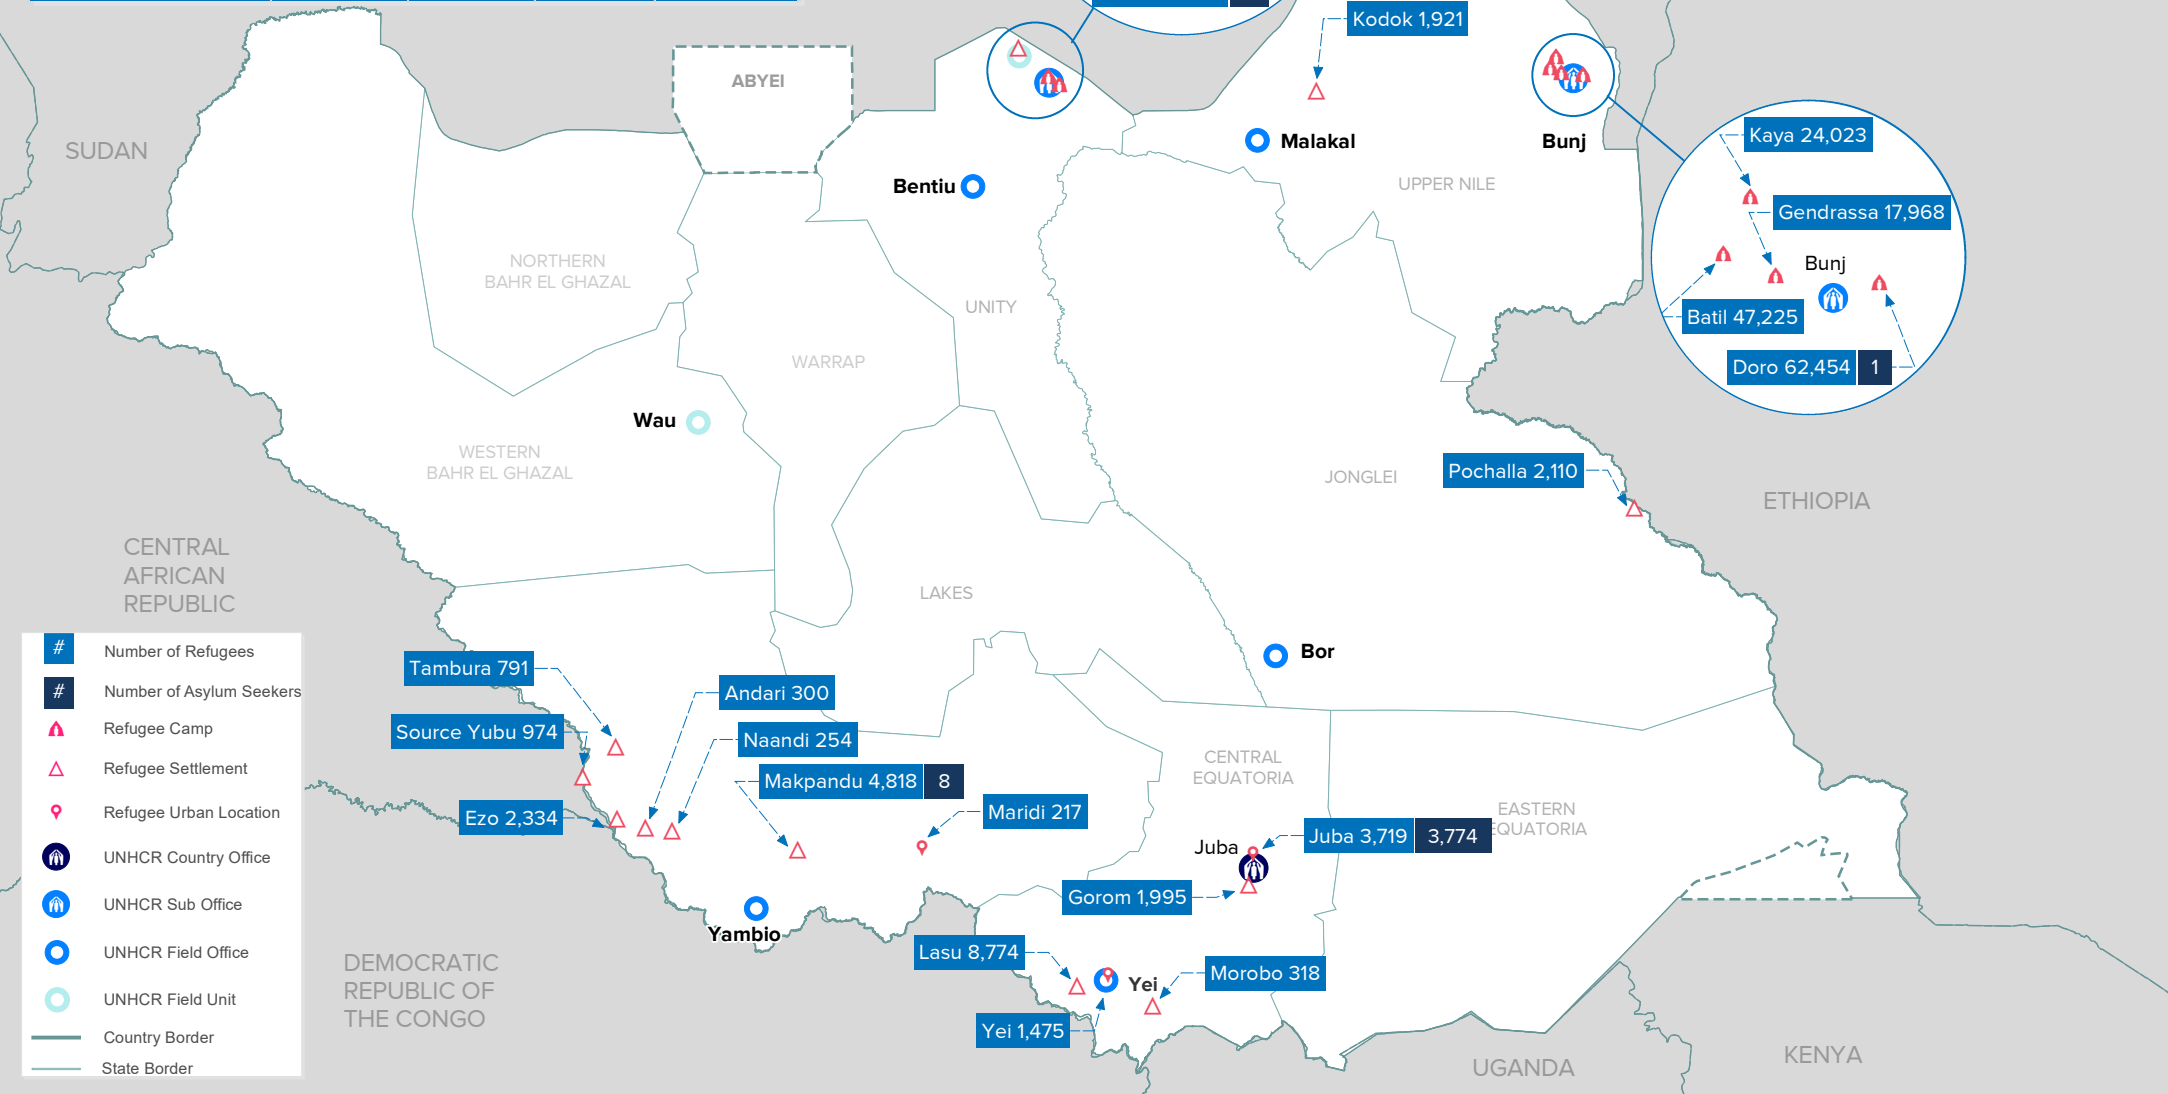

State	Total Pop.	Ref. Pop.	ASY Pop.	Ref. Pop. %
Upper Nile	153,592	153,591	1	51%
Unity	118,724	118,720	4	40%
Central Equatoria	20,055	16,281	3,774	5%
Western Equatoria	9,696	9,688	8	3%
Jonglei State	2,110	2,110	0	1%
<b>Total</b>	<b>304,177</b>	<b>300,390</b>	<b>3,787</b>	<b>100%</b>

- # Number of Refugees
- # Number of Asylum Seekers
- 🚩 Refugee Camp
- 🏠 Refugee Settlement
- 📍 Refugee Urban Location
- 🏢 UNHCR Country Office
- 🏢 UNHCR Sub Office
- 🏢 UNHCR Field Office
- 🏢 UNHCR Field Unit
- Country Border
- State Border