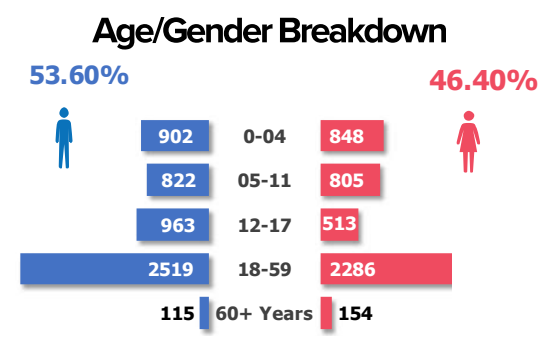

The boundaries and names shown and the designations used on this map do not imply official endorsement or acceptance by the United Nations.