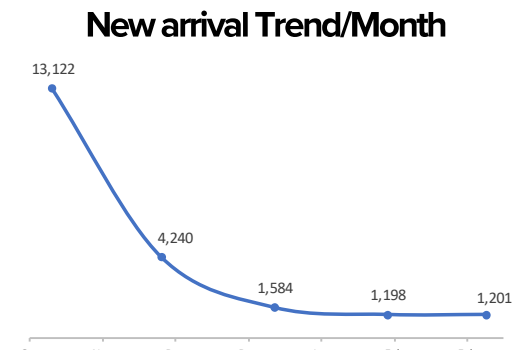

The boundaries and names shown and the designations used on this map do not imply official endorsement or acceptance by the United Nations.