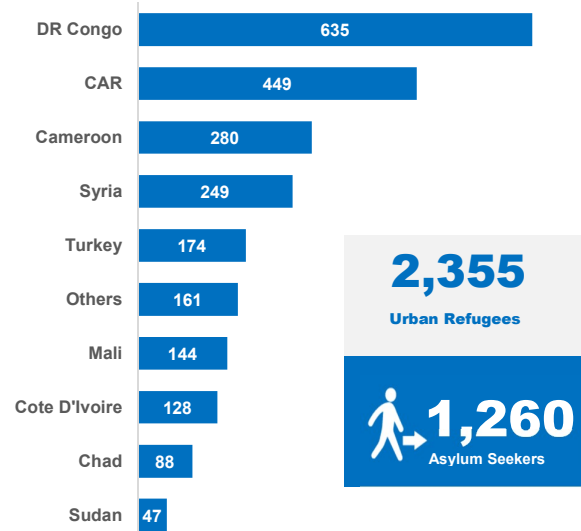

URBAN REFUGEES COUNTRY OF ORIGIN