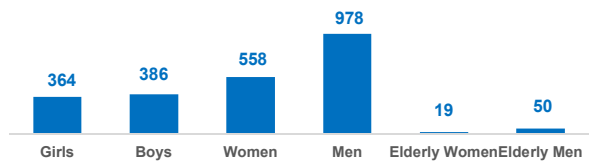

URBAN REFUGEES DEMOGRAPHICS