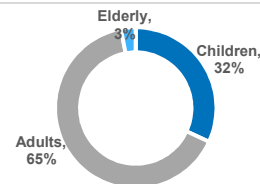

URBAN REFUGEES AGE BREAKDOWN