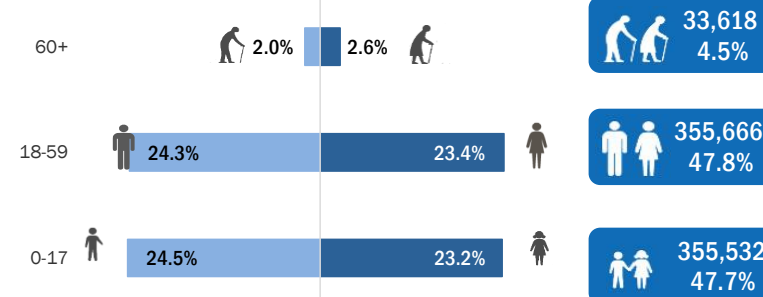

UNHCR Jordan

Age-Gender Breakdown

Origion Country*		
SYR	654,266	87.8%
IRQ	67,265	9.0%
YEM	14,745	2.0%
SUD	6,117	0.8%
SOM	745	0.1%
Other**	1,678	0.2%

Specific Needs		
Serious medical condition	68,914	9.3%
Specific legal and physical protection needs	35,407	4.8%
Child at risk	33,686	4.5%
Disability	27,963	3.8%
Single parent	19,176	2.6%
Woman at risk	16,134	2.2%
Older person at risk	7,021	0.9%
Unaccompanied or separated child	2,687	0.4%
Individuals with Specific Needs	151,065	20.3%
Total	210,988	28.3%

Arrivals		
Pre-2011	26,594	3.6%
2011	24,537	3.3%
2012	155,156	20.8%
2013	260,187	34.9%
2014	78,472	10.5%
2015	25,377	3.4%
2016	34,368	4.6%
2017	10,821	1.5%
2018	10,487	1.4%
2019	1,231	0.2%

* An individual can have more than one specific need

Registration Trend		
2011	134,990	11.6%
2012	675,234	58.1%
2013	15,699	1.4%
2014	133,013	11.4%
2015	57,260	4.9%
2016	66,655	5.7%
2017	40,879	3.5%
2018	37,993	3.3%
2019	17,999	1.5%