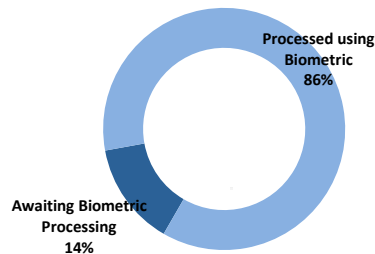

Total Active Registered Persons Of Concern **744,816**

Urban
621,775
83.5%

Camps
123,041
16.5%

Standard Age and Gender								
Age	0-4	5-11	12-17	18-35	36-59	60+	Total	%
Female	50,160	74,302	48,346	106,206	68,329	19,038	366,381	49.2%
Male	53,040	78,686	50,998	115,147	65,984	14,580	378,435	50.8%
Total	103,200	152,988	99,344	221,353	134,313	33,618	744,816	100%
	13.9%	20.5%	13.3%	29.7%	18.0%	4.5%		

Biometric Statistics (IRIS)