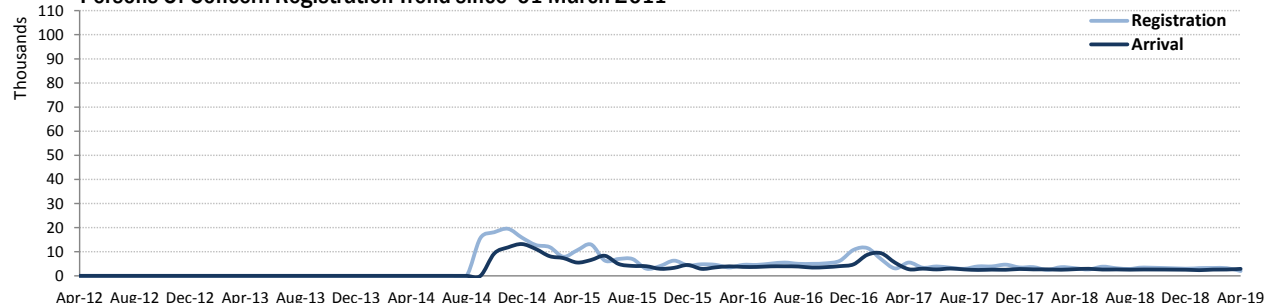

Persons Of Concern Registration Trend since 01 March 2011

* Total nationalities represented in this report equal to 57 nationality.
** Other nationalities include among others (ARE,LBY,LEB,ETH, RUS...)