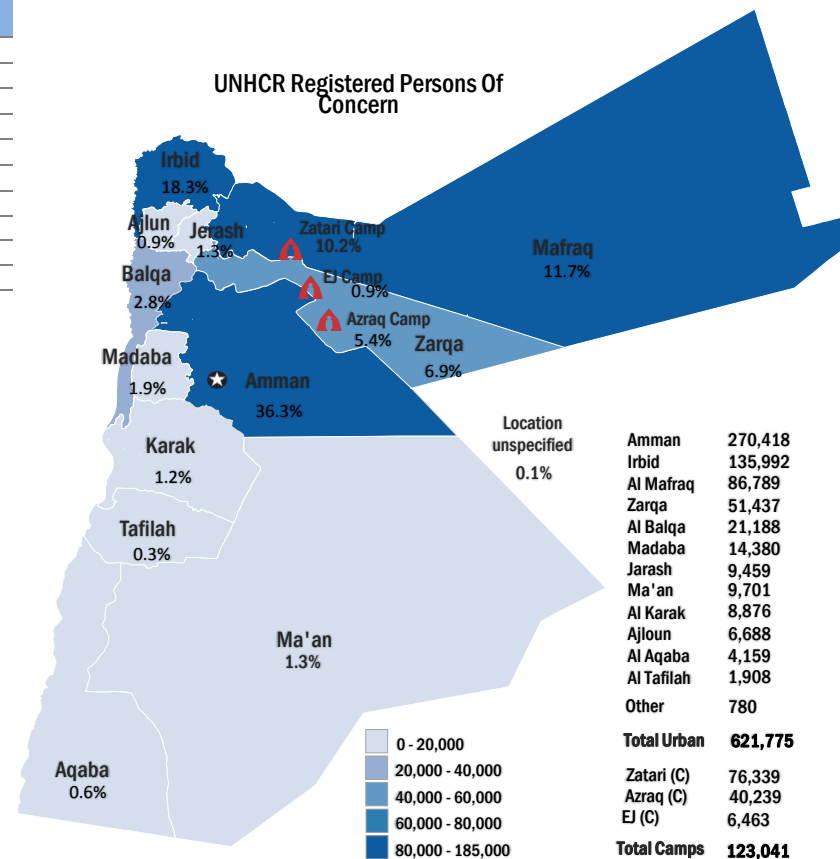

UNHCR Registered Persons Of Concern

Location	Count
Amman	270,418
Irbid	135,992
Al Ma'raq	86,789
Zarqa	51,437
Al Balqa	21,188
Madaba	14,380
Jarash	9,459
Ma' an	9,701
Al Karak	8,876
Ajloun	6,688
Al Aqaba	4,159
Al Tafilah	1,908
Other	780
Total Urban	621,775
Zatari (C)	76,339
Azraq (C)	40,239
EJ (C)	6,463
Total Camps	123,041

* Coloured map only reflects refugees living outside camps.