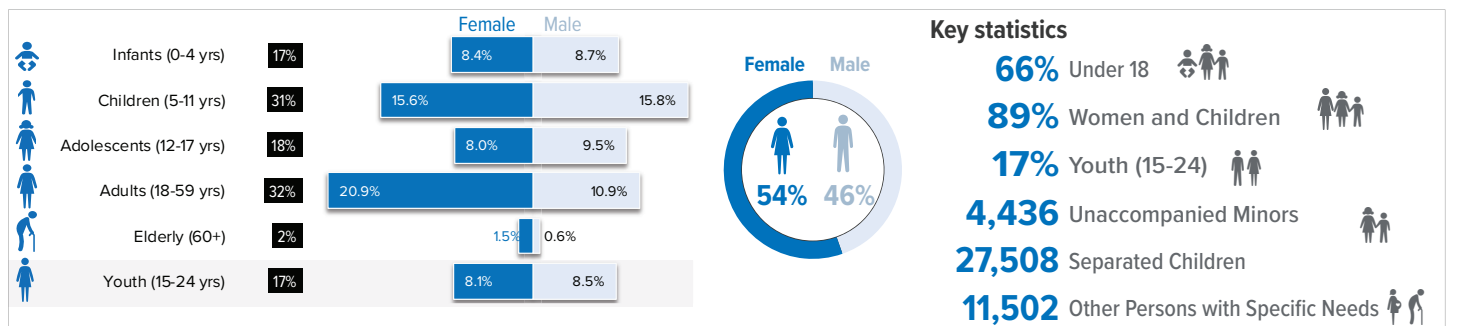

SOUTH SUDAN SITUATION

Refugee population in Gambella region | as of 28 February 2019

Figures were frozen 31 August 2018 due to the roll-out of a new registration system aiming to enhance registration data

Age/Sex breakdown

Arrivals