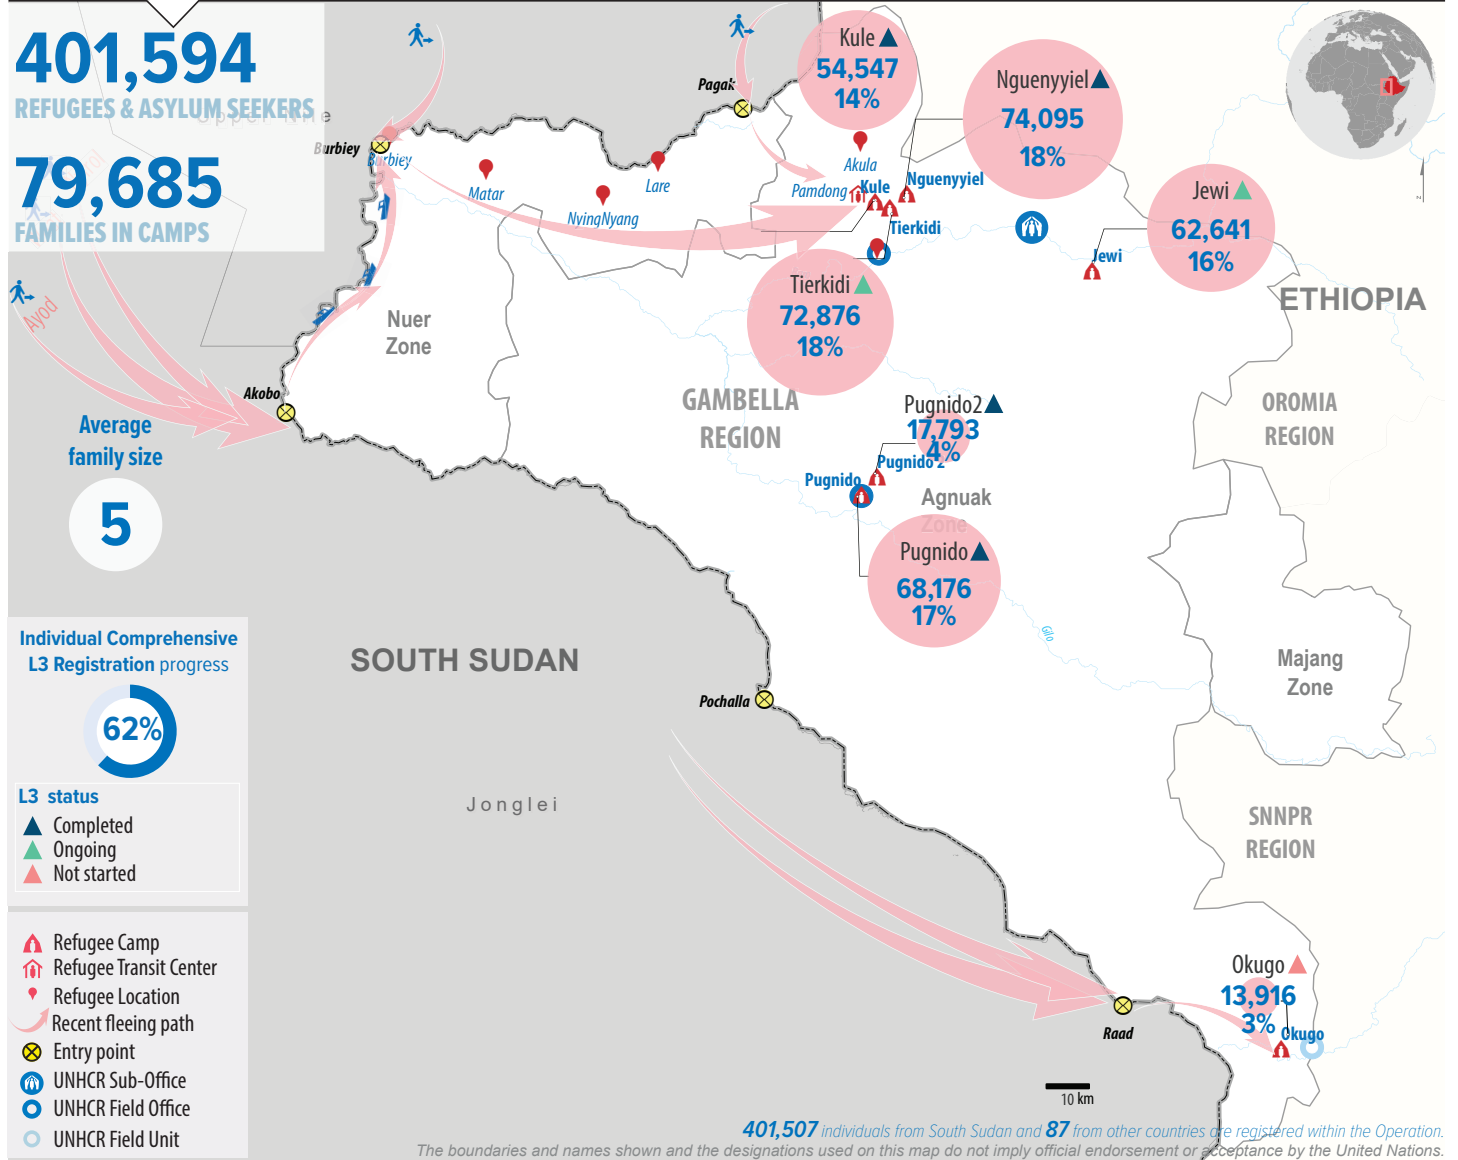

SOUTH SUDAN SITUATION

Refugee population in Gambella region | as of 28 February 2019

Figures were frozen 31 August 2018 due to the roll-out of a new registration system aiming to enhance registration data

Age/Sex breakdown

Arrivals