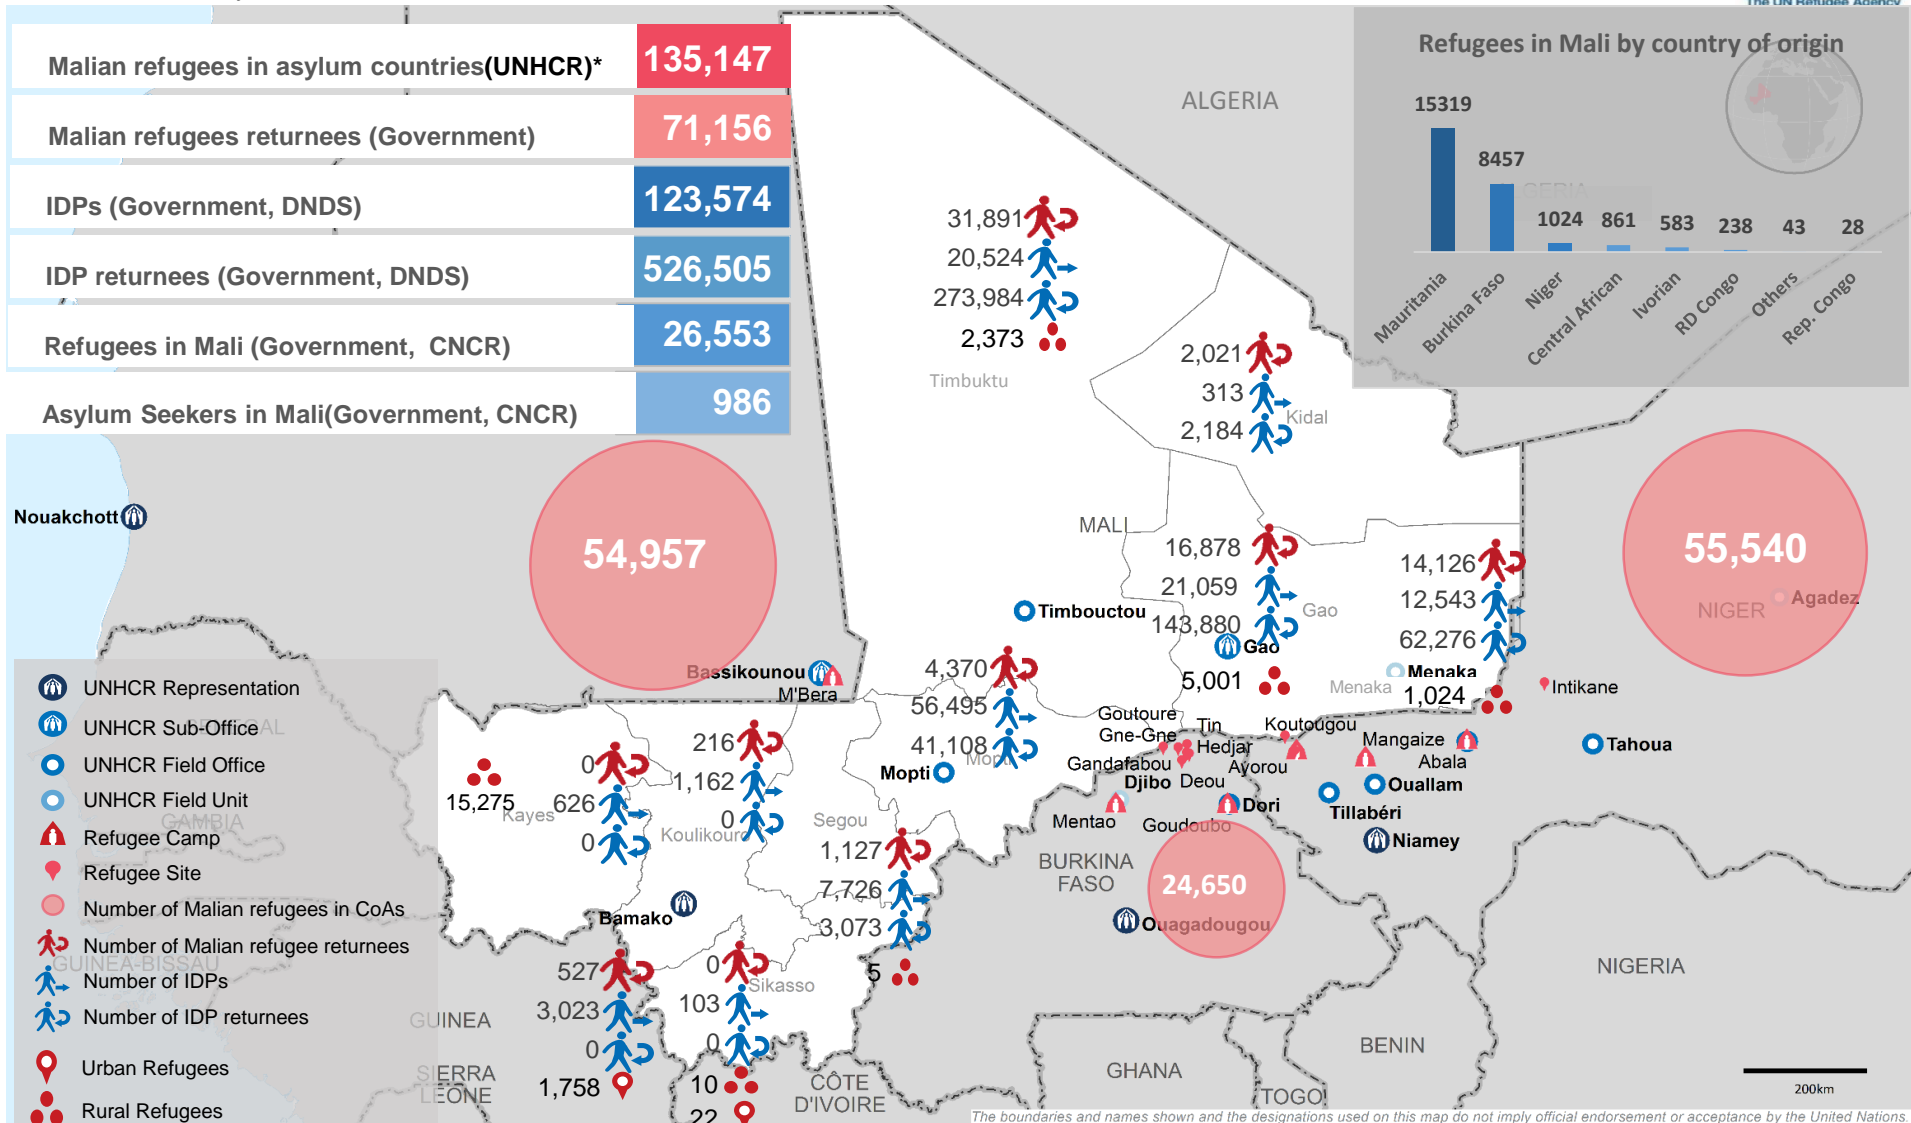

MALI SITUATION

Refugees, Internally Displaced Persons and Returnees

as of 31 January 2019

Sources: Government of Mali : Malian Refugee Returnees and IDPs, DNDS, Refugees in Mali - CNCR, Malianrefugees -UNHCR.
 For more information: rudacogo@unhcr.org | sanogos@unhcr.org

Boundary for Menaka Region is unavailable.

*Niger figure date from 31 December 2018