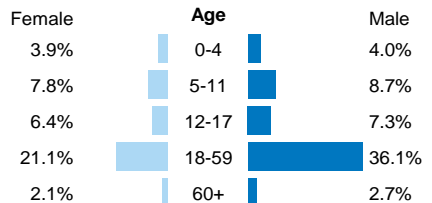

Refugees & asylum-seekers age, gender breakdown