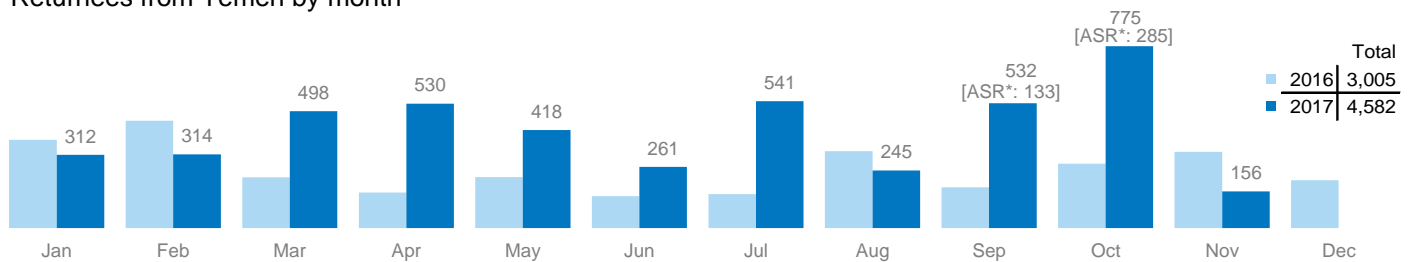

Returnees from Yemen by month