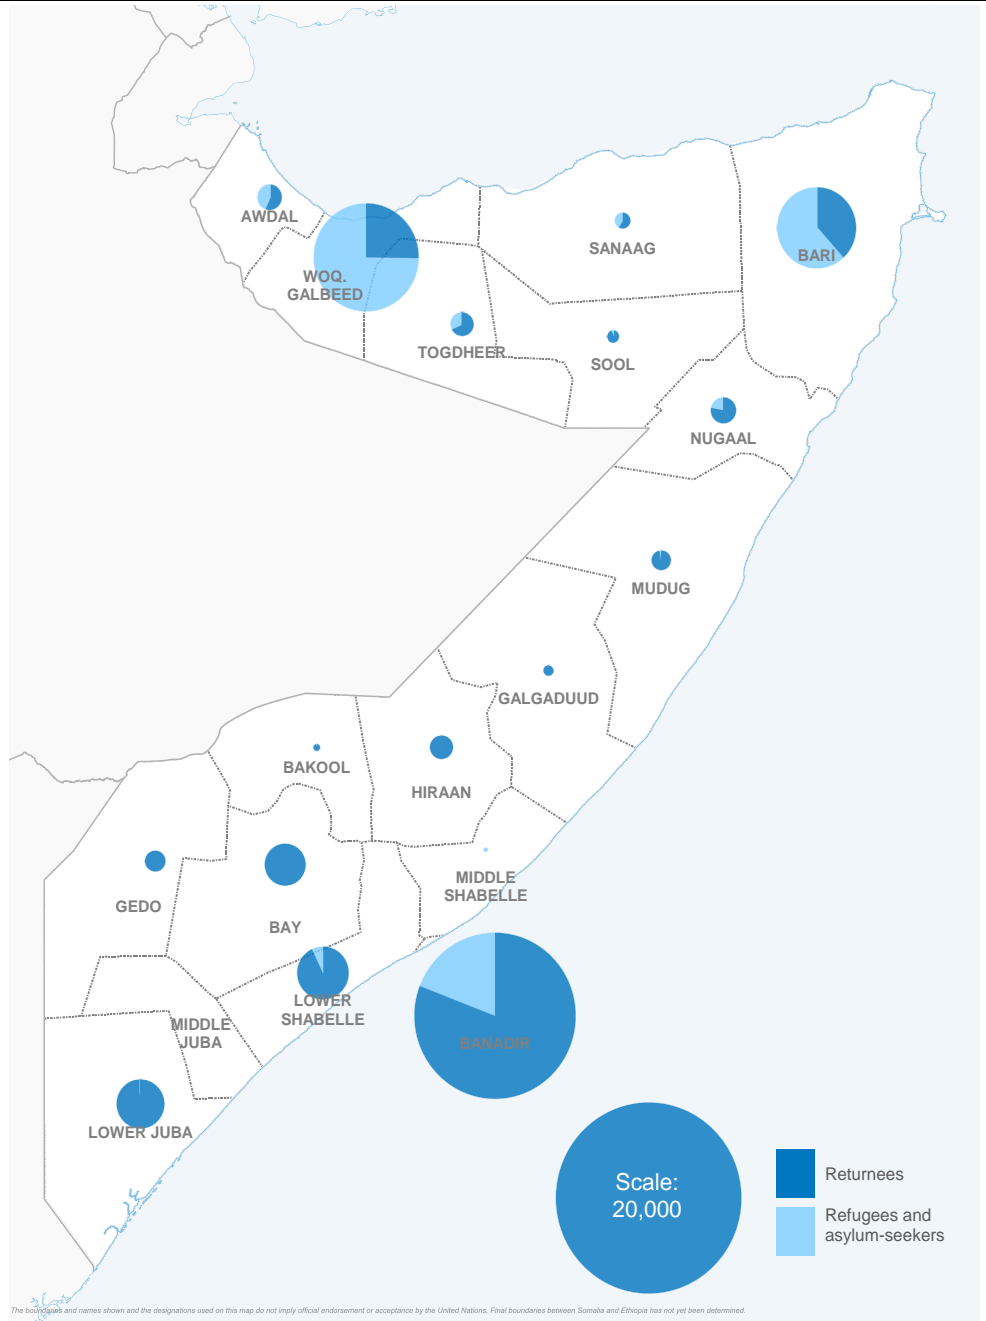

SOMALIA

Arrivals from Yemen at 30 November 2017

10,519

refugees & asylum-seekers from Yemen

Destination region	REF & ASY
Woqooyi Galbeed	4,814
Banadir	2,896
Bari	2,253
Awdal	159
Lower Shabelle	109
Togdheer	104
Nugaal	86
Sanaag	63
Middle Shabelle	13
Lower Juba	7
Sool	7
Other	8
TOTAL	10,519

34,085

refugee returnees from Yemen (2014 - 2017)

For Somali returnees from Yemen, individual details are recorded by authorities at port of arrival and provided to UNHCR for some 60% of all Somali arrivals. Destinations for returnees from Yemen are shown in the map only for this subset.

Destination region	Returnees from Yemen
Banadir	12,253
Woq. Galbeed	1,625
Lower Shabelle	1,460
Bari	1,407
Lower Juba	1,350
Bay	996
Hiraan	325
Mid Shabelle	312
Nugaal	304
Gedo	256
Other	1,098
Unreg. Yemen	12,699
TOTAL	34,085