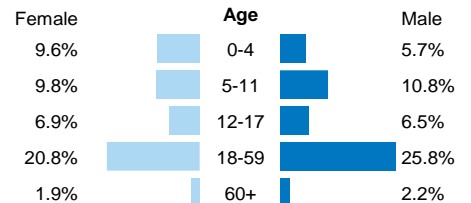

Assisted spontaneous returns age, gender breakdown