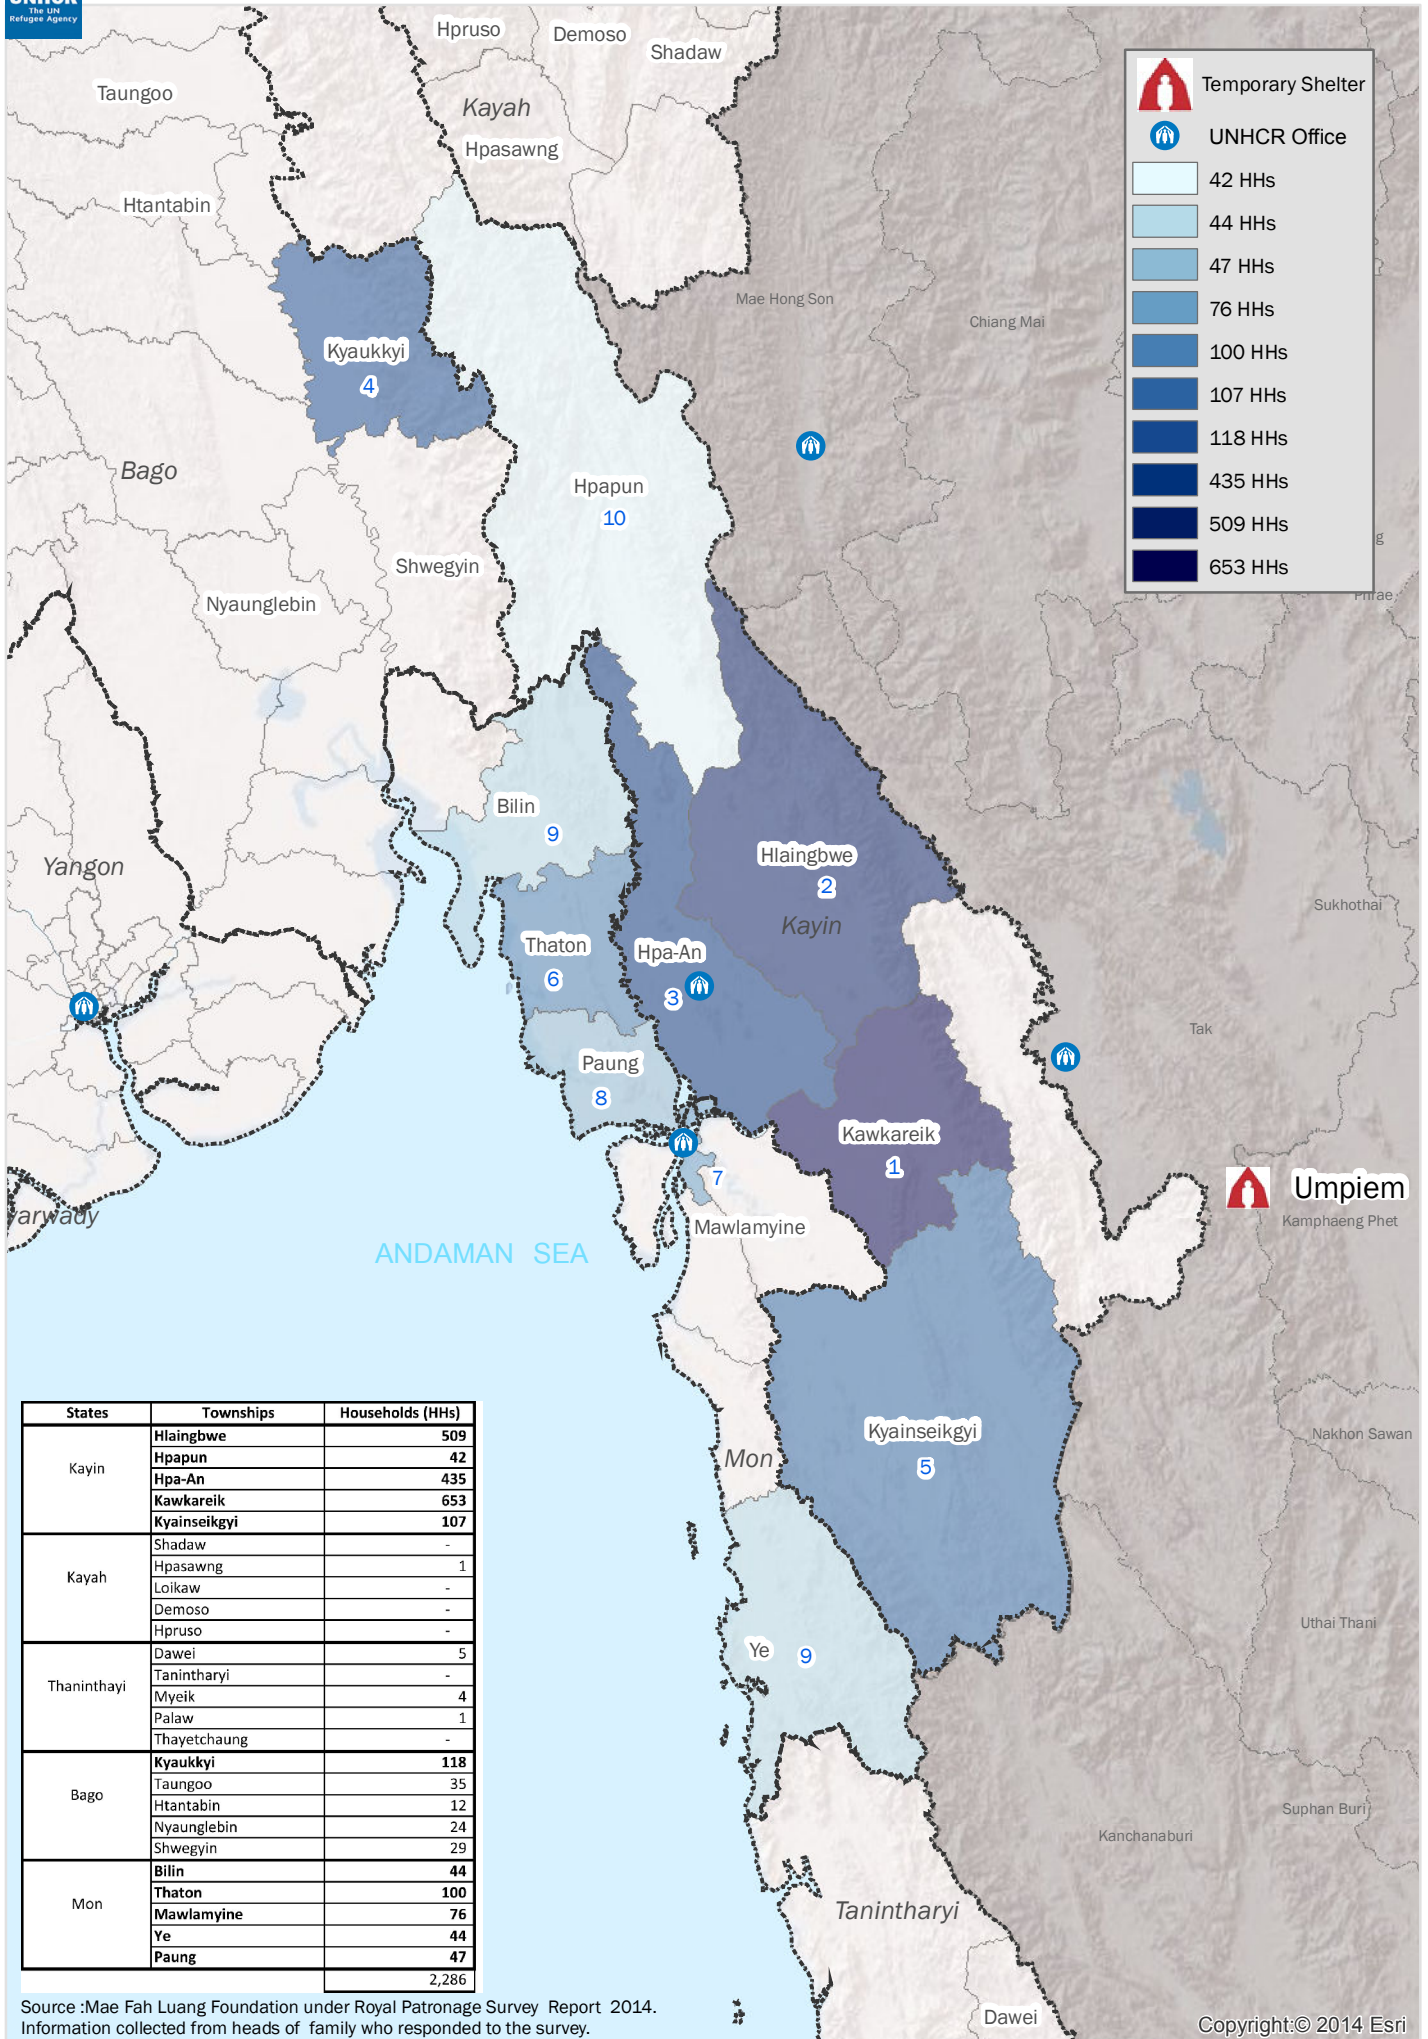

Thailand/Myanmar : Top 10 Townships of Origin - Umpiem

States	Townships	Households (HHs)
Kayin	Hlaingbwe	509
	Hpapun	42
	Hpa-An	435
	Kawkareik	653
	Kyainseikgyi	107
Kayah	Shadaw	-
	Hpasawng	1
	Loikaw	-
	Demoso	-
	Hpruso	-
Thaninthayi	Dawei	5
	Tanintharyi	-
	Myeik	4
	Palaw	1
	Thayetchaung	-
Bago	Kyaukkyi	118
	Taungoo	35
	Htantabin	12
	Nyaunglebin	24
	Shwegyin	29
Mon	Bilin	44
	Thaton	100
	Mawlamyine	76
	Ye	44
	Paung	47
		2,286

Source :Mae Fah Luang Foundation under Royal Patronage Survey Report 2014. Information collected from heads of family who responded to the survey.

Copyright:© 2014 Esri

UNHCR Information Management Unit - Thailand.
 Base layer provided by MIMU.
 Disclaimer : The boundaries and names shown and the designations used on this map do not imply official endorsement or acceptance by United Nations.

1:2,000,000

30 15 0 30 Kilometers