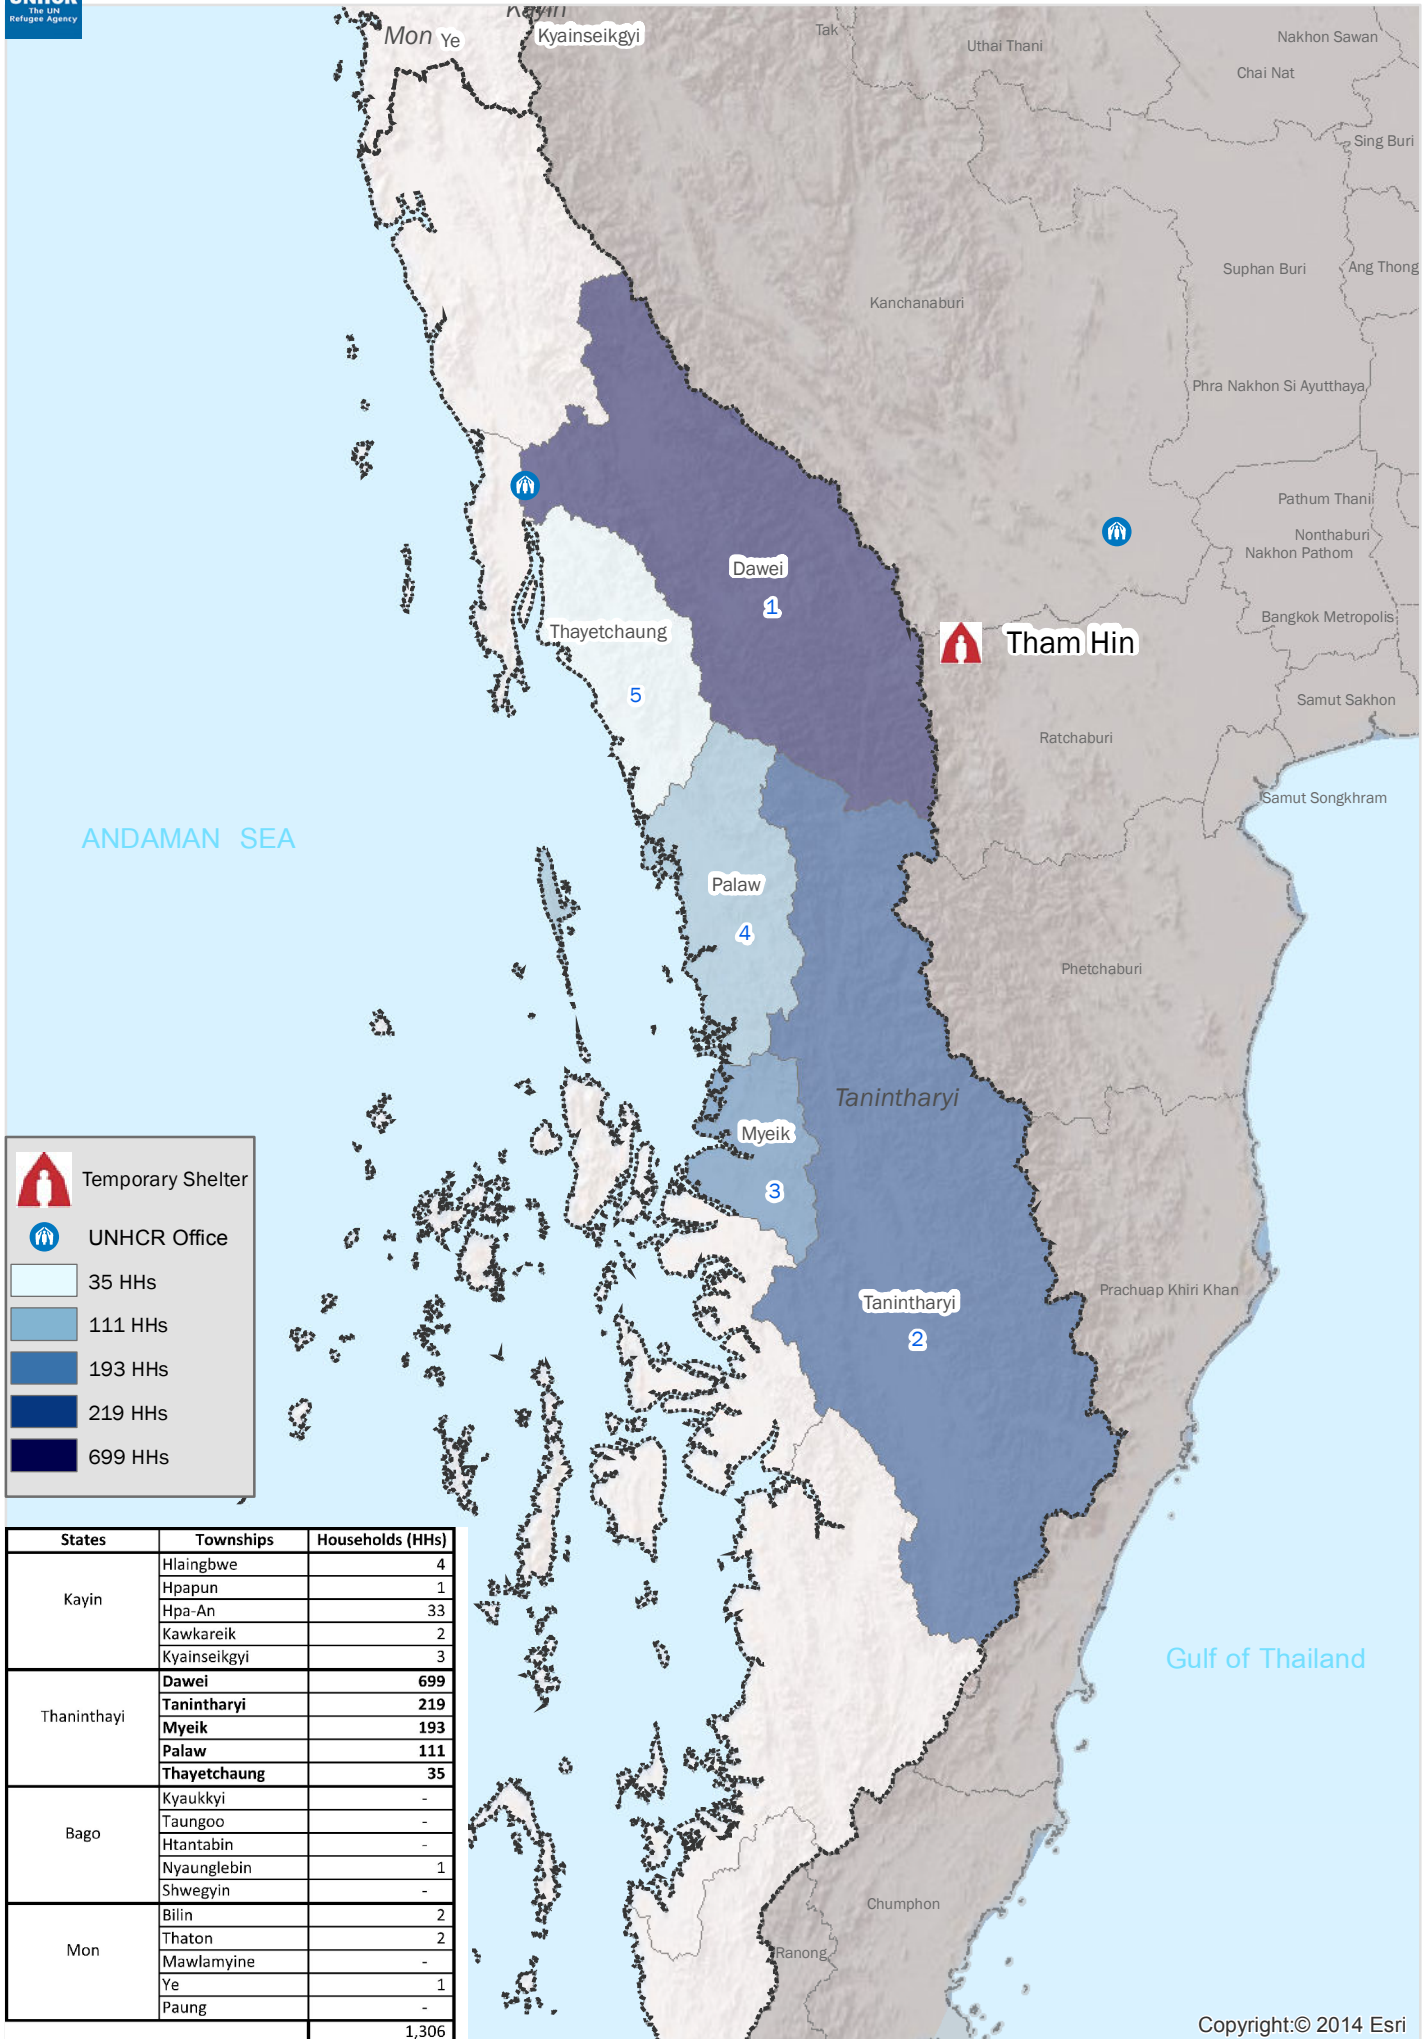

Thailand/Myanmar : Top 5 Townships of Origin - Tham Hin

Temporary Shelter

UNHCR Office

35 HHs

111 HHs

193 HHs

219 HHs

699 HHs

States	Townships	Households (HHs)
Kayin	Hlaingbwe	4
	Hpapun	1
	Hpa-An	33
	Kawkareik	2
	Kyainseikgyi	3
Thaninthayi	Dawei	699
	Tanintharyi	219
	Myeik	193
	Palaw	111
	Thayetchaung	35
Bago	Kyaukkyi	-
	Taungoo	-
	Htantabin	-
	Nyaunglebin	1
	Shwegyin	-
Mon	Bilin	2
	Thaton	2
	Mawlamyine	-
	Ye	1
	Paung	-
		1,306

Source :Mae Fah Luang Foundation under Royal Patronage Survey Report 2014.
Information collected from heads of family who responded to the survey.

30 15 0 30 Kilometers

1:2,000,000

Copyright:© 2014 Esri

UNHCR Information Management Unit - Thailand.
Base layer provided by MIMU.
Disclaimer : The boundaries and names shown and the designations used on this map do not imply official endorsement or acceptance by United Nations.