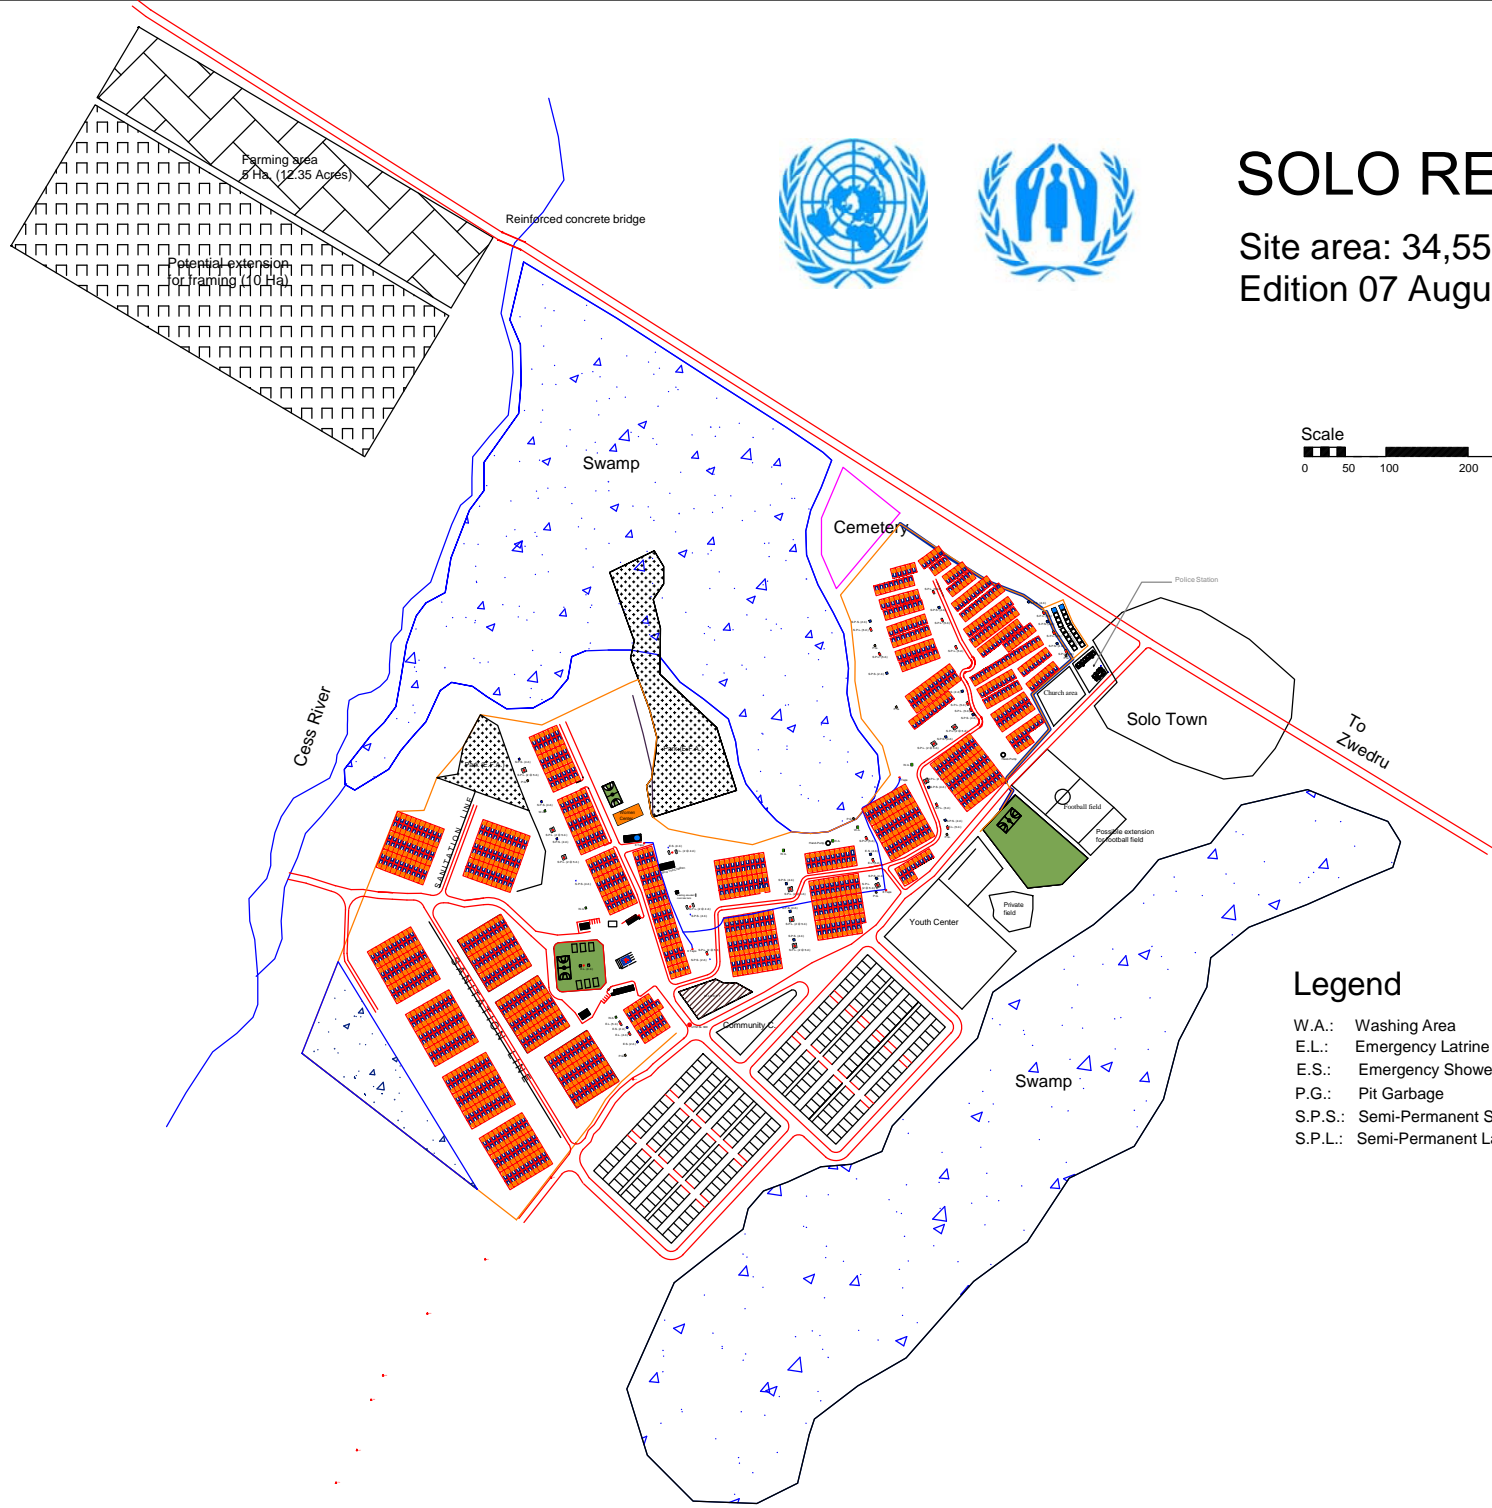

SOLO REFUGEE CAMP

Site area: 34,55 Hectares (85.37 Acres)

Edition 07 August 2011

Farming area
7 Ha. (17.35 Acres)

Potential extension
for farming (10 Ha)

Reinforced concrete bridge

Swamp

Cemetery

Solo Town

To
Zwedru

Cess River

Youth Center

Swamp

Legend

- W.A.: Washing Area
- E.L.: Emergency Latrine (x doors)
- E.S.: Emergency Shower (x doors)
- P.G.: Pit Garbage
- S.P.S.: Semi-Permanent Shower (x doors)
- S.P.L.: Semi-Permanent Latrine (x doors)

- Basket field
- Existing building
- Swamp
- Park (E.F.A.)
- Farming Land