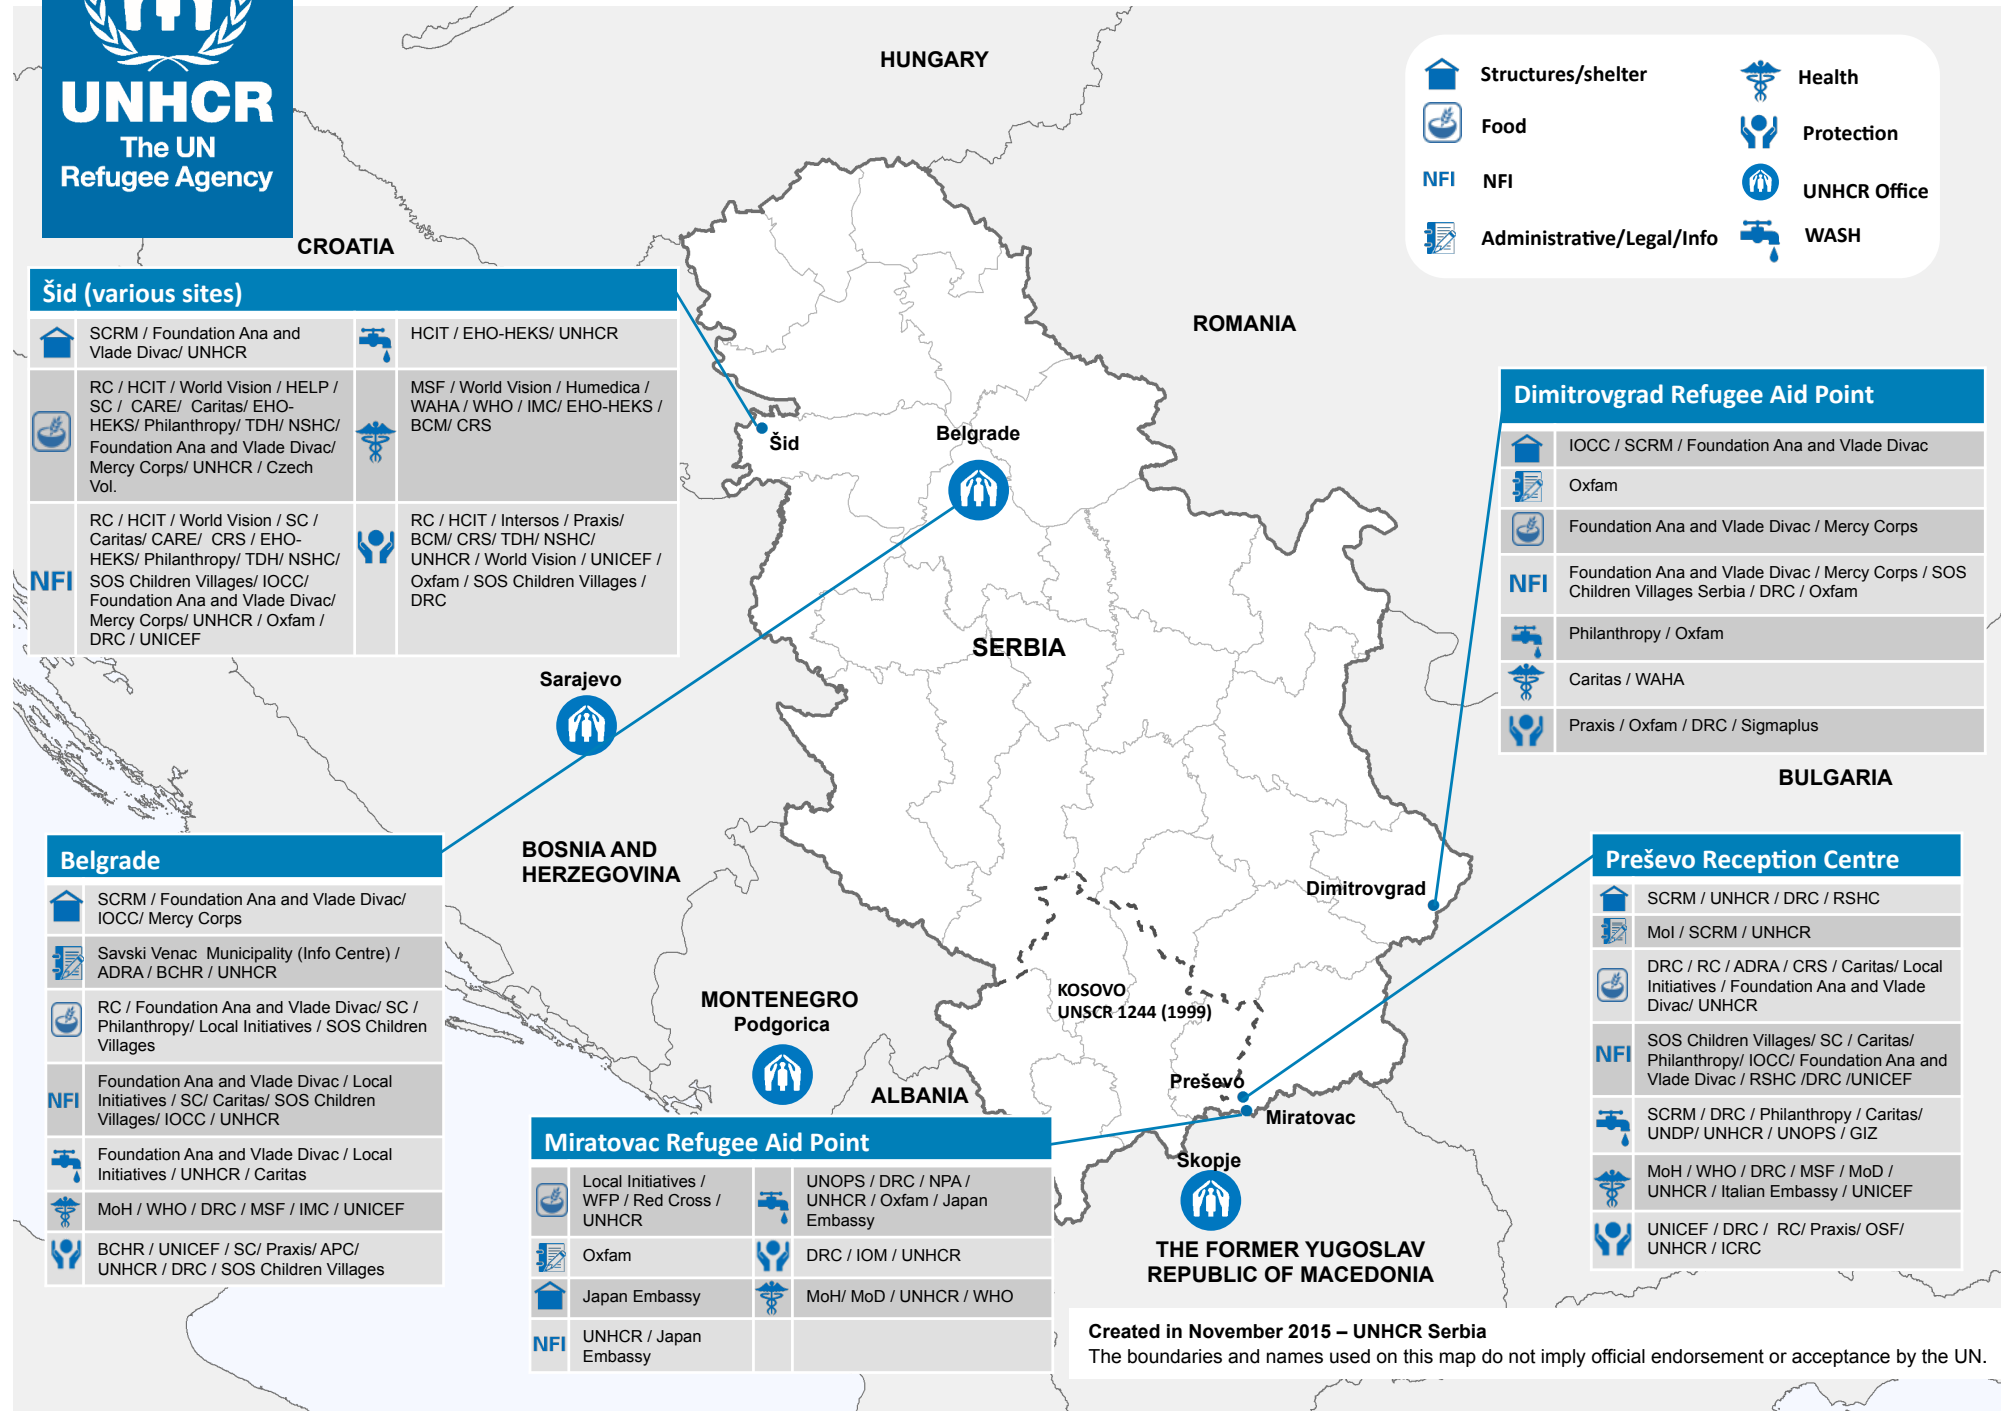

Who's Doing What Where? (Serbia, 1 November 2015)

	Structures/shelter		Health
	Food		Protection
	NFI		UNHCR Office
	Administrative/Legal/Info		WASH

Šid (various sites)	
SCRM / Foundation Ana and Vlade Divac/ UNHCR	HCIT / EHO-HEKS/ UNHCR
RC / HCIT / World Vision / HELP / SC / CARE/ Caritas/ EHO-HEKS/ Philanthropy/ TDH/ NSHC/ Foundation Ana and Vlade Divac/ Mercy Corps/ UNHCR / Czech Vol.	MSF / World Vision / Humedica / WAHA / WHO / IMC/ EHO-HEKS / BCM/ CRS
RC / HCIT / World Vision / SC / Caritas/ CARE/ CRS / EHO-HEKS/ Philanthropy/ TDH/ NSHC/ SOS Children Villages/ IOCC/ Foundation Ana and Vlade Divac/ Mercy Corps/ UNHCR / Oxfam / DRC / UNICEF	RC / HCIT / Intersos / Praxis/ BCM/ CRS/ TDH/ NSHC/ UNHCR / World Vision / UNICEF / Oxfam / SOS Children Villages / DRC

Belgrade	
	SCRM / Foundation Ana and Vlade Divac/ IOCC/ Mercy Corps
	Savski Venac Municipality (Info Centre) / ADRA / BCHR / UNHCR
	RC / Foundation Ana and Vlade Divac/ SC / Philanthropy/ Local Initiatives / SOS Children Villages
	Foundation Ana and Vlade Divac / Local Initiatives / SC/ Caritas/ SOS Children Villages/ IOCC / UNHCR
	Foundation Ana and Vlade Divac / Local Initiatives / UNHCR / Caritas
	MoH / WHO / DRC / MSF / IMC / UNICEF
	BCHR / UNICEF / SC/ Praxis/ APC/ UNHCR / DRC / SOS Children Villages

Miratovac Refugee Aid Point	
	Local Initiatives / WFP / Red Cross / UNHCR
	UNOPS / DRC / NPA / UNHCR / Oxfam / Japan Embassy
	Oxfam
	DRC / IOM / UNHCR
	Japan Embassy
	MoH/ MoD / UNHCR / WHO
	UNHCR / Japan Embassy

Created in November 2015 – UNHCR Serbia

The boundaries and names used on this map do not imply official endorsement or acceptance by the UN.