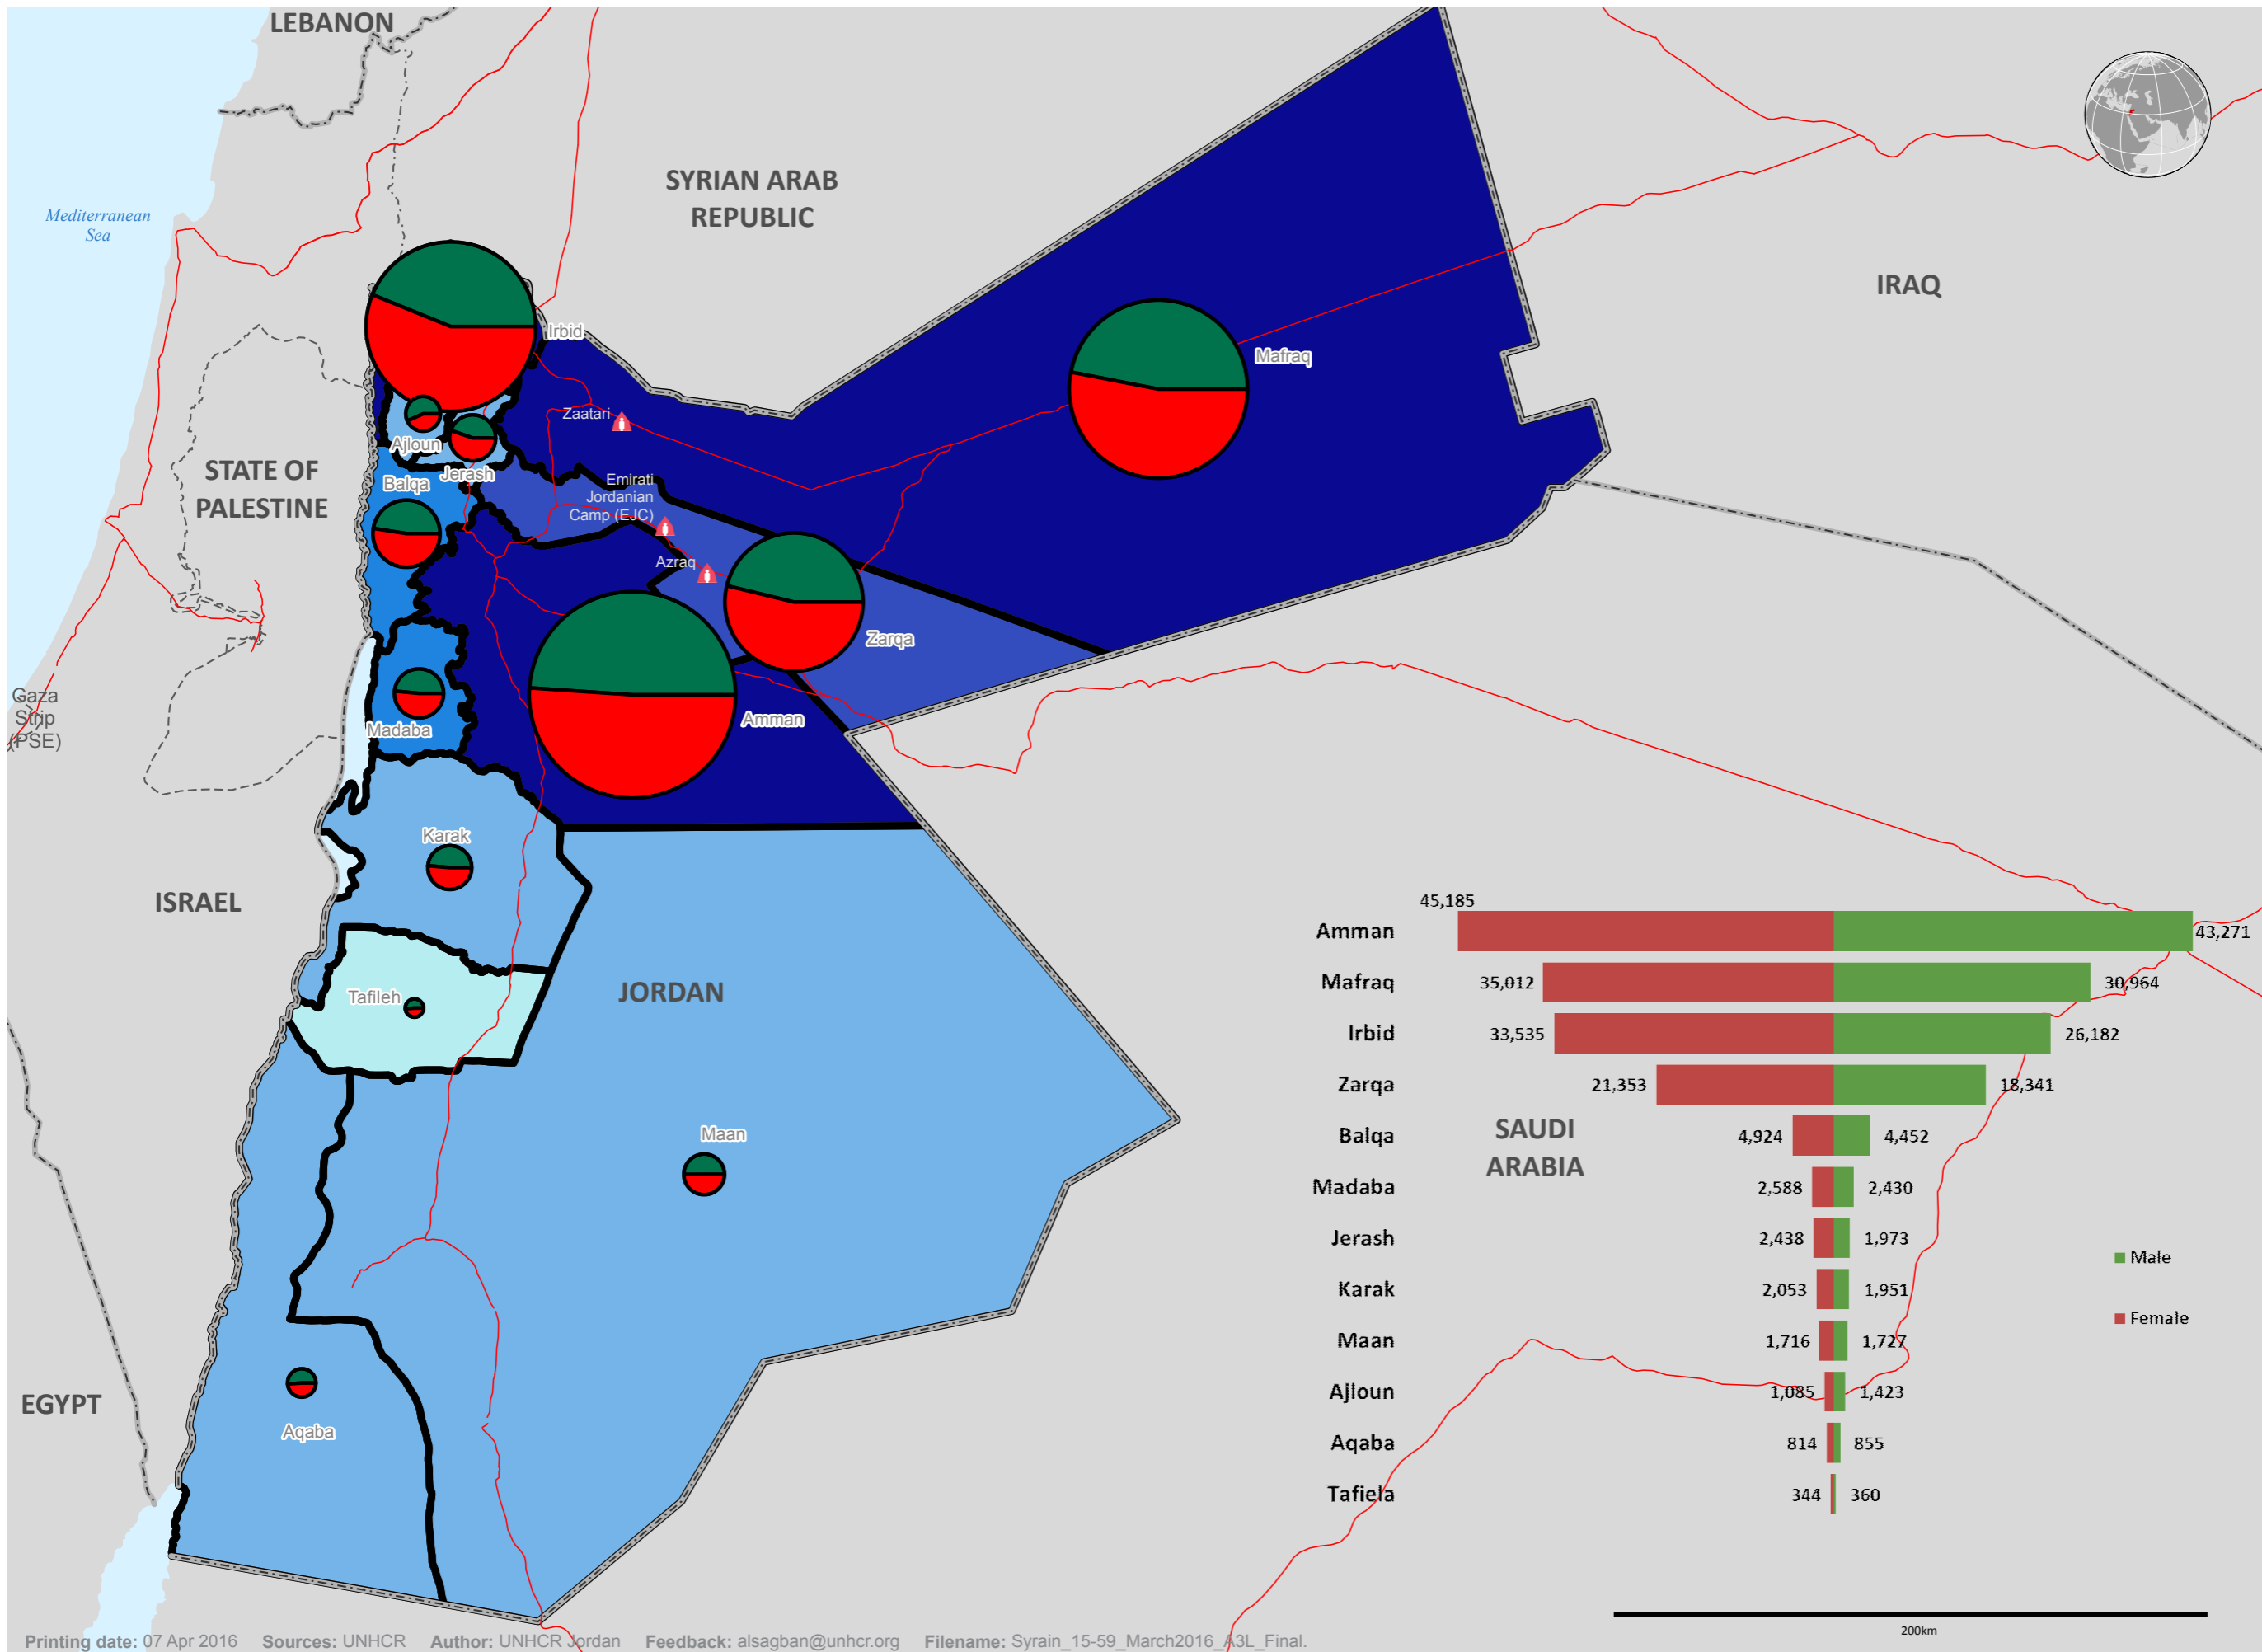

Syrian Refugees in Jordan between 18-59 Years (Urban and Camp Based)

as of 31 March 2016

The boundaries and names shown and the designations used on this map do not imply official endorsement or acceptance by the United Nations.