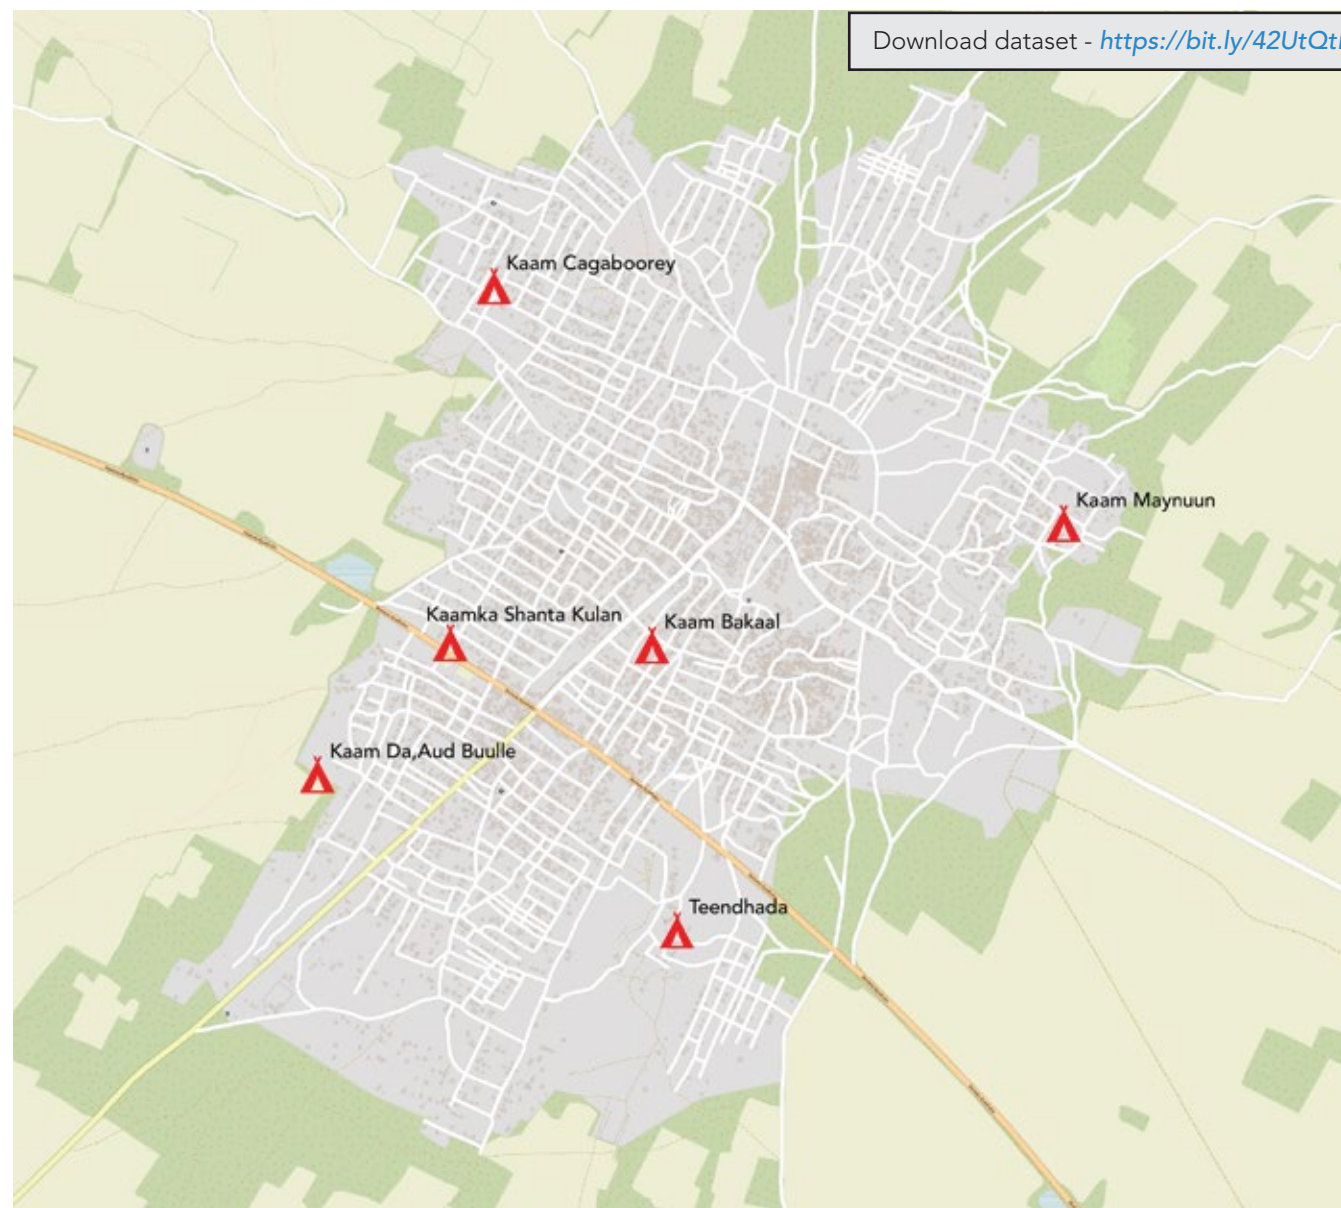

Download dataset - <https://bit.ly/42UtQtK>

Map of verified IDP sites in Wanla Weyn - May 2023

### Assessment overview

IDP site verification exercise was conducted in Wanlaweyn in May 2023 led by the Ayuub NGO, SWDO, New Ways, WARDI, SAREDO and Kaah. 6 IDP sites were identified hosting 440 households or 2,640 individuals. Compared to the last site verification conducted in May 2022, there was a decrease of 465 Households and a decrease of 2,587 individuals. The number of IDP sites remained the same.

## Eviction Risk Mapping

IDP sites were assessed based on their risk of eviction. Several factors were put into consideration such as IDP site tenure, type of agreements in place and whether an eviction notice has been issued recently.

## Flood Risk Mapping

IDP sites were assessed based on their risk of flooding.

**0** IDP sites (0%) have been classified as extreme (always floods) and high (floods frequently)