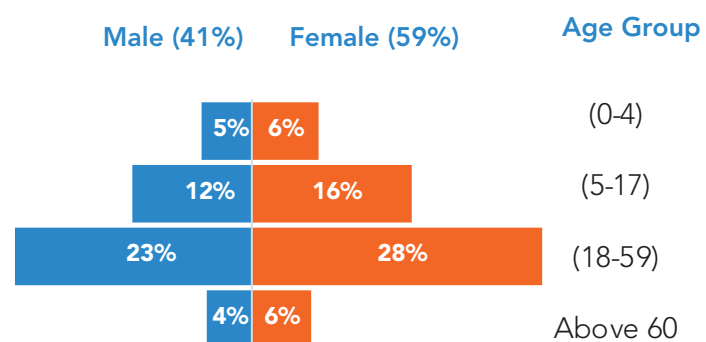

Demographic data of IDPs living in Wanla Weyn