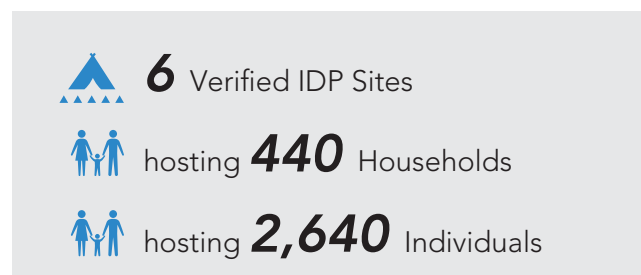

Demographic data of IDPs living in Wanla Weyn