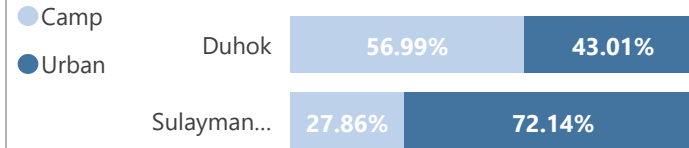

Camp and Urban Population

Population Trend

Governorate	Individuals	Household	% of Total
Erbil	126,595	37,266	48.63%
Erbil Urban	96,222	30,453	36.96%
Darashakran Camp	11,692	2,541	4.49%
Qushtapa Camp	8,661	1,991	3.33%
Kawergosk Camp	8,130	1,874	3.12%
Basirma Camp	1,890	407	0.73%
Duhok	83,702	21,571	32.15%
Duhok Urban	30,171	9,522	11.59%
Domiz Camp	29,486	6,575	11.33%
Domiz Camp 2	10,487	2,312	4.03%
Gawilan Camp	9,740	2,159	3.74%
Bardarash Camp	2,847	772	1.09%
Akre Settlement	971	231	0.37%
Sulaymaniyah	34,364	10,651	13.20%
Sulaymaniyah Urban	24,790	8,380	9.52%
Arbat Camp	9,574	2,271	3.68%
Other	15,680	9,761	6.02%
Other Urban Locations	15,680	9,761	6.02%
Total	260,341	79,249	100.00%