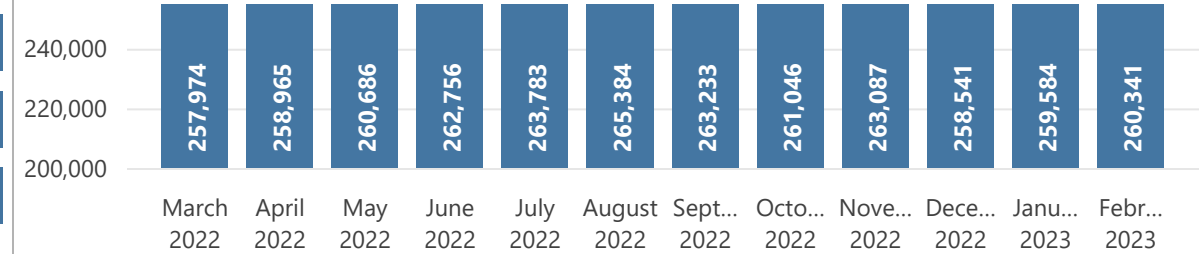

Camp and Urban Population

Population Trend

Governorate	Individuals	Household	% of Total
Erbil	126,595	37,266	48.63%
Erbil Urban	96,222	30,453	36.96%
Darashakran Camp	11,692	2,541	4.49%
Qushtapa Camp	8,661	1,991	3.33%
Kawergosk Camp	8,130	1,874	3.12%
Basirma Camp	1,890	407	0.73%
Duhok	83,702	21,571	32.15%
Duhok Urban	30,171	9,522	11.59%
Domiz Camp	29,486	6,575	11.33%
Domiz Camp 2	10,487	2,312	4.03%
Gawilan Camp	9,740	2,159	3.74%
Bardarash Camp	2,847	772	1.09%
Akre Settlement	971	231	0.37%
Sulaymaniyah	34,364	10,651	13.20%
Sulaymaniyah Urban	24,790	8,380	9.52%
Arbat Camp	9,574	2,271	3.68%
Other	15,680	9,761	6.02%
Other Urban Locations	15,680	9,761	6.02%
Total	260,341	79,249	100.00%