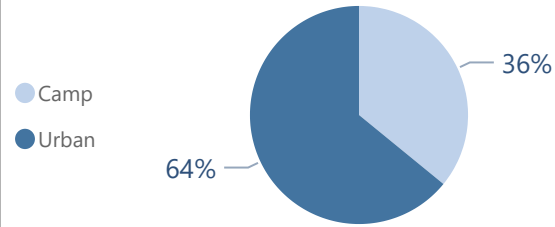

Camp and Urban Population

Population Trend

Governorate	Individuals	Household	% of Total
Erbil	126,595	37,266	48.63%
Erbil Urban	96,222	30,453	36.96%
Darashakran Camp	11,692	2,541	4.49%
Qushtapa Camp	8,661	1,991	3.33%
Kawergosk Camp	8,130	1,874	3.12%
Basirma Camp	1,890	407	0.73%
Duhok	83,702	21,571	32.15%
Duhok Urban	30,171	9,522	11.59%
Domiz Camp	29,486	6,575	11.33%
Domiz Camp 2	10,487	2,312	4.03%
Gawilan Camp	9,740	2,159	3.74%
Bardarash Camp	2,847	772	1.09%
Akre Settlement	971	231	0.37%
Sulaymaniyah	34,364	10,651	13.20%
Sulaymaniyah Urban	24,790	8,380	9.52%
Arbat Camp	9,574	2,271	3.68%
Other	15,680	9,761	6.02%
Other Urban Locations	15,680	9,761	6.02%
Total	260,341	79,249	100.00%