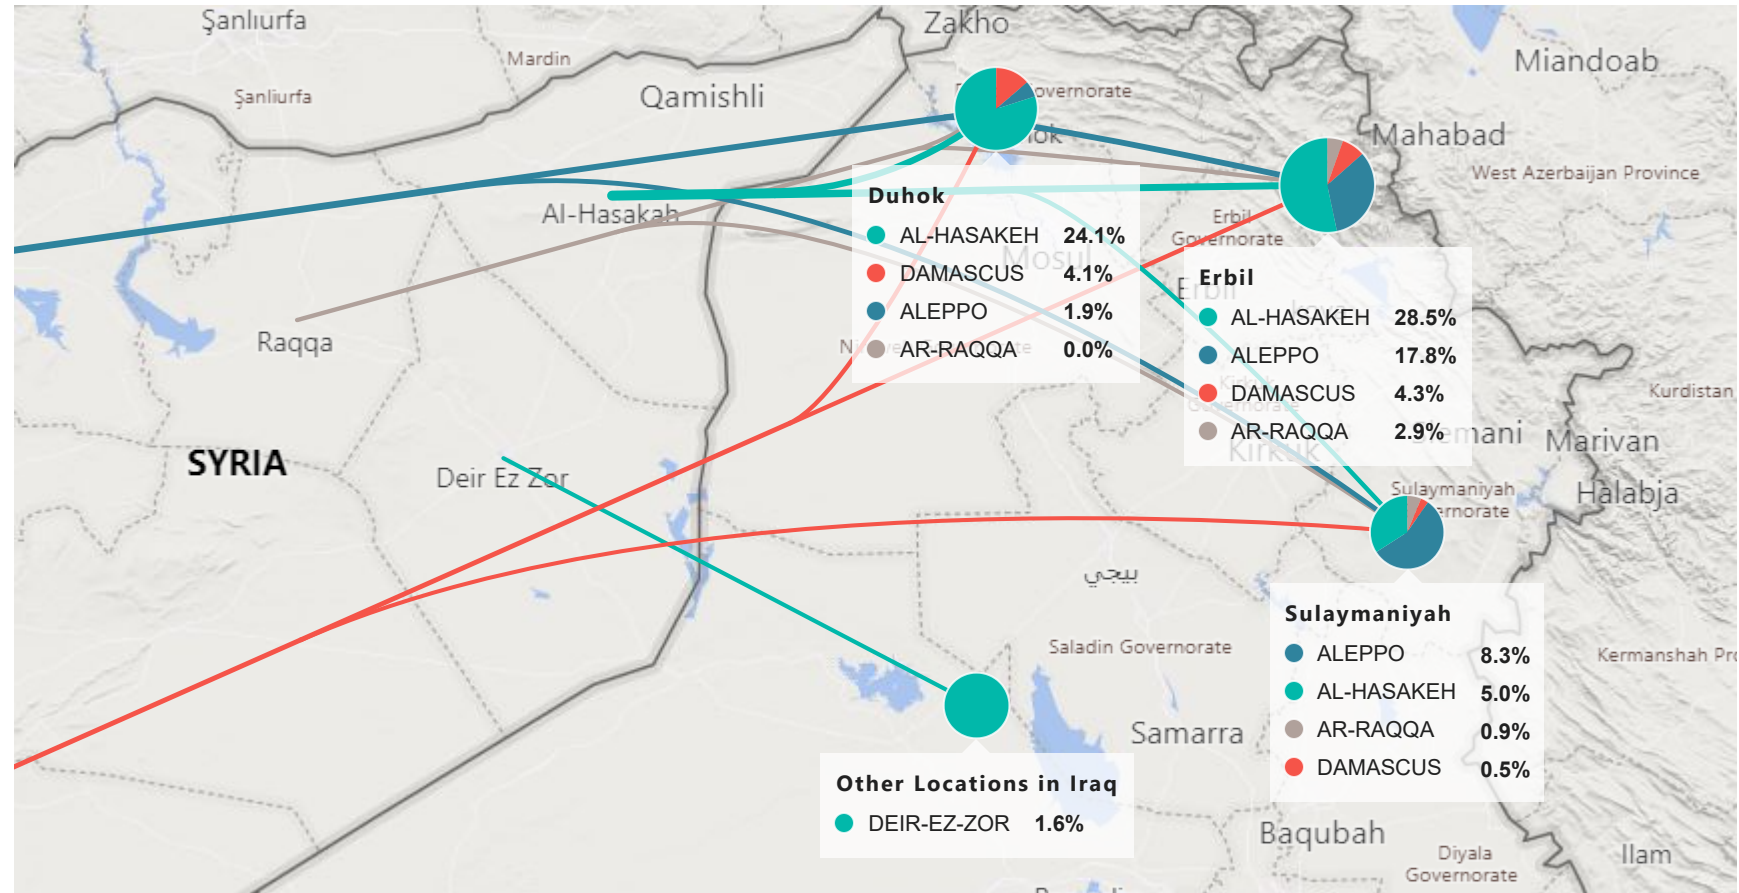

Camp and Urban Population

Population Trend

Governorate	Individuals	Household	% of Total
Erbil	126,595	37,266	48.63%
Erbil Urban	96,222	30,453	36.96%
Darashakran Camp	11,692	2,541	4.49%
Qushtapa Camp	8,661	1,991	3.33%
Kawergosk Camp	8,130	1,874	3.12%
Basirma Camp	1,890	407	0.73%
Duhok	83,702	21,571	32.15%
Duhok Urban	30,171	9,522	11.59%
Domiz Camp	29,486	6,575	11.33%
Domiz Camp 2	10,487	2,312	4.03%
Gawilan Camp	9,740	2,159	3.74%
Bardarash Camp	2,847	772	1.09%
Akre Settlement	971	231	0.37%
Sulaymaniyah	34,364	10,651	13.20%
Sulaymaniyah Urban	24,790	8,380	9.52%
Arbat Camp	9,574	2,271	3.68%
Other	15,680	9,761	6.02%
Other Urban Locations	15,680	9,761	6.02%
Total	260,341	79,249	100.00%

Information Management Unit: irqerbim@unhcr.org

Data source: UNHCR Registration Unit, Erbil, Iraq

Syrian Refugees Registered in Iraq

● Al-Hasakeh, Deir-ez-Zor ● Aleppo ● Damascus ● Ar-Raqqa