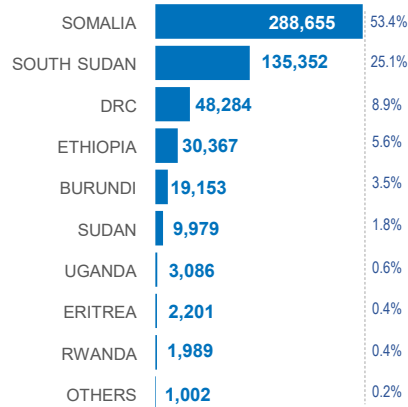

KENYA

Registered refugees and asylum-seekers

as of 31 December 2021

540,068

REGISTERED REFUGEES AND ASYLUM-SEEKERS

HOST LOCATIONS

COUNTRIES OF ORIGIN

DEMOGRAPHICS

age and gender

LEGAL STATUS

The boundaries and names shown and the designations used on this map do not imply official endorsement or acceptance by the United Nations.