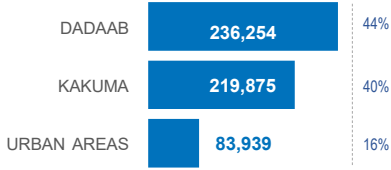

KENYA

Registered refugees and asylum-seekers

as of 31 December 2021

540,068

REGISTERED REFUGEES AND ASYLUM-SEEKERS

HOST LOCATIONS

COUNTRIES OF ORIGIN

DEMOGRAPHICS