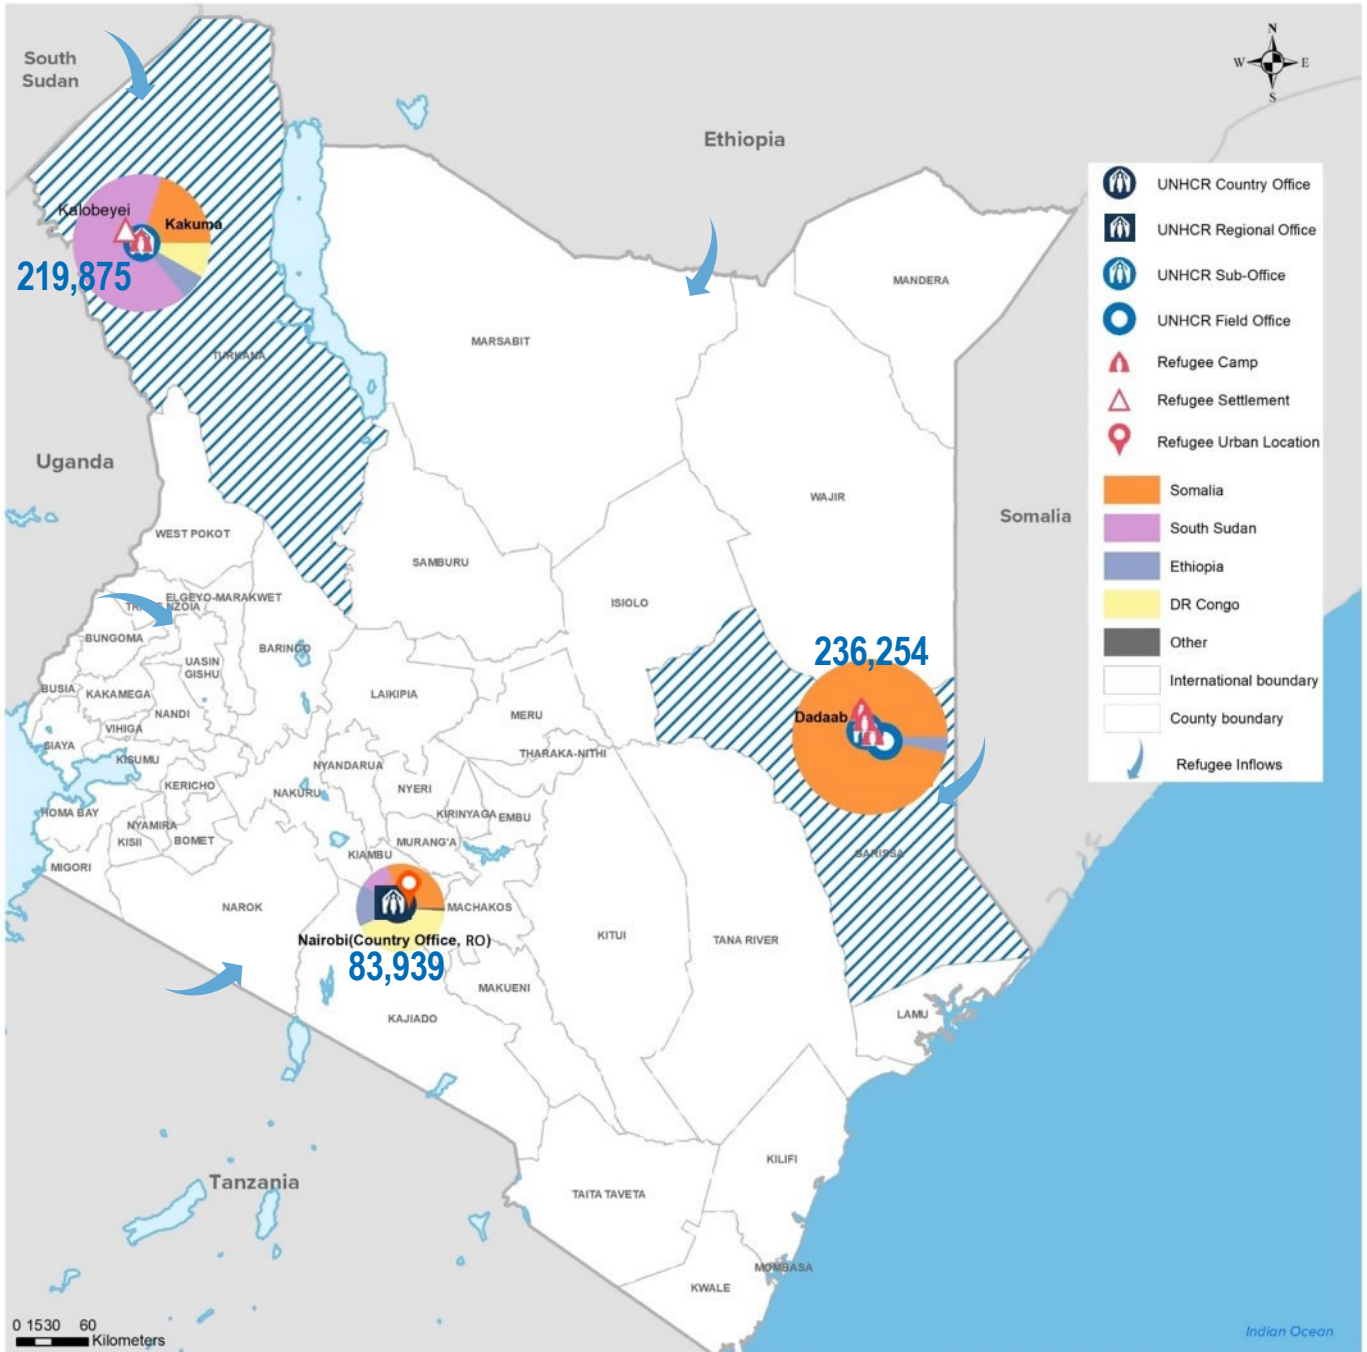

KENYA

Registered refugees and asylum-seekers

as of 31 December 2021

540,068

REGISTERED REFUGEES AND ASYLUM-SEEKERS

HOST LOCATIONS

COUNTRIES OF ORIGIN

DEMOGRAPHICS

age and gender

LEGAL STATUS

The boundaries and names shown and the designations used on this map do not imply official endorsement or acceptance by the United Nations.