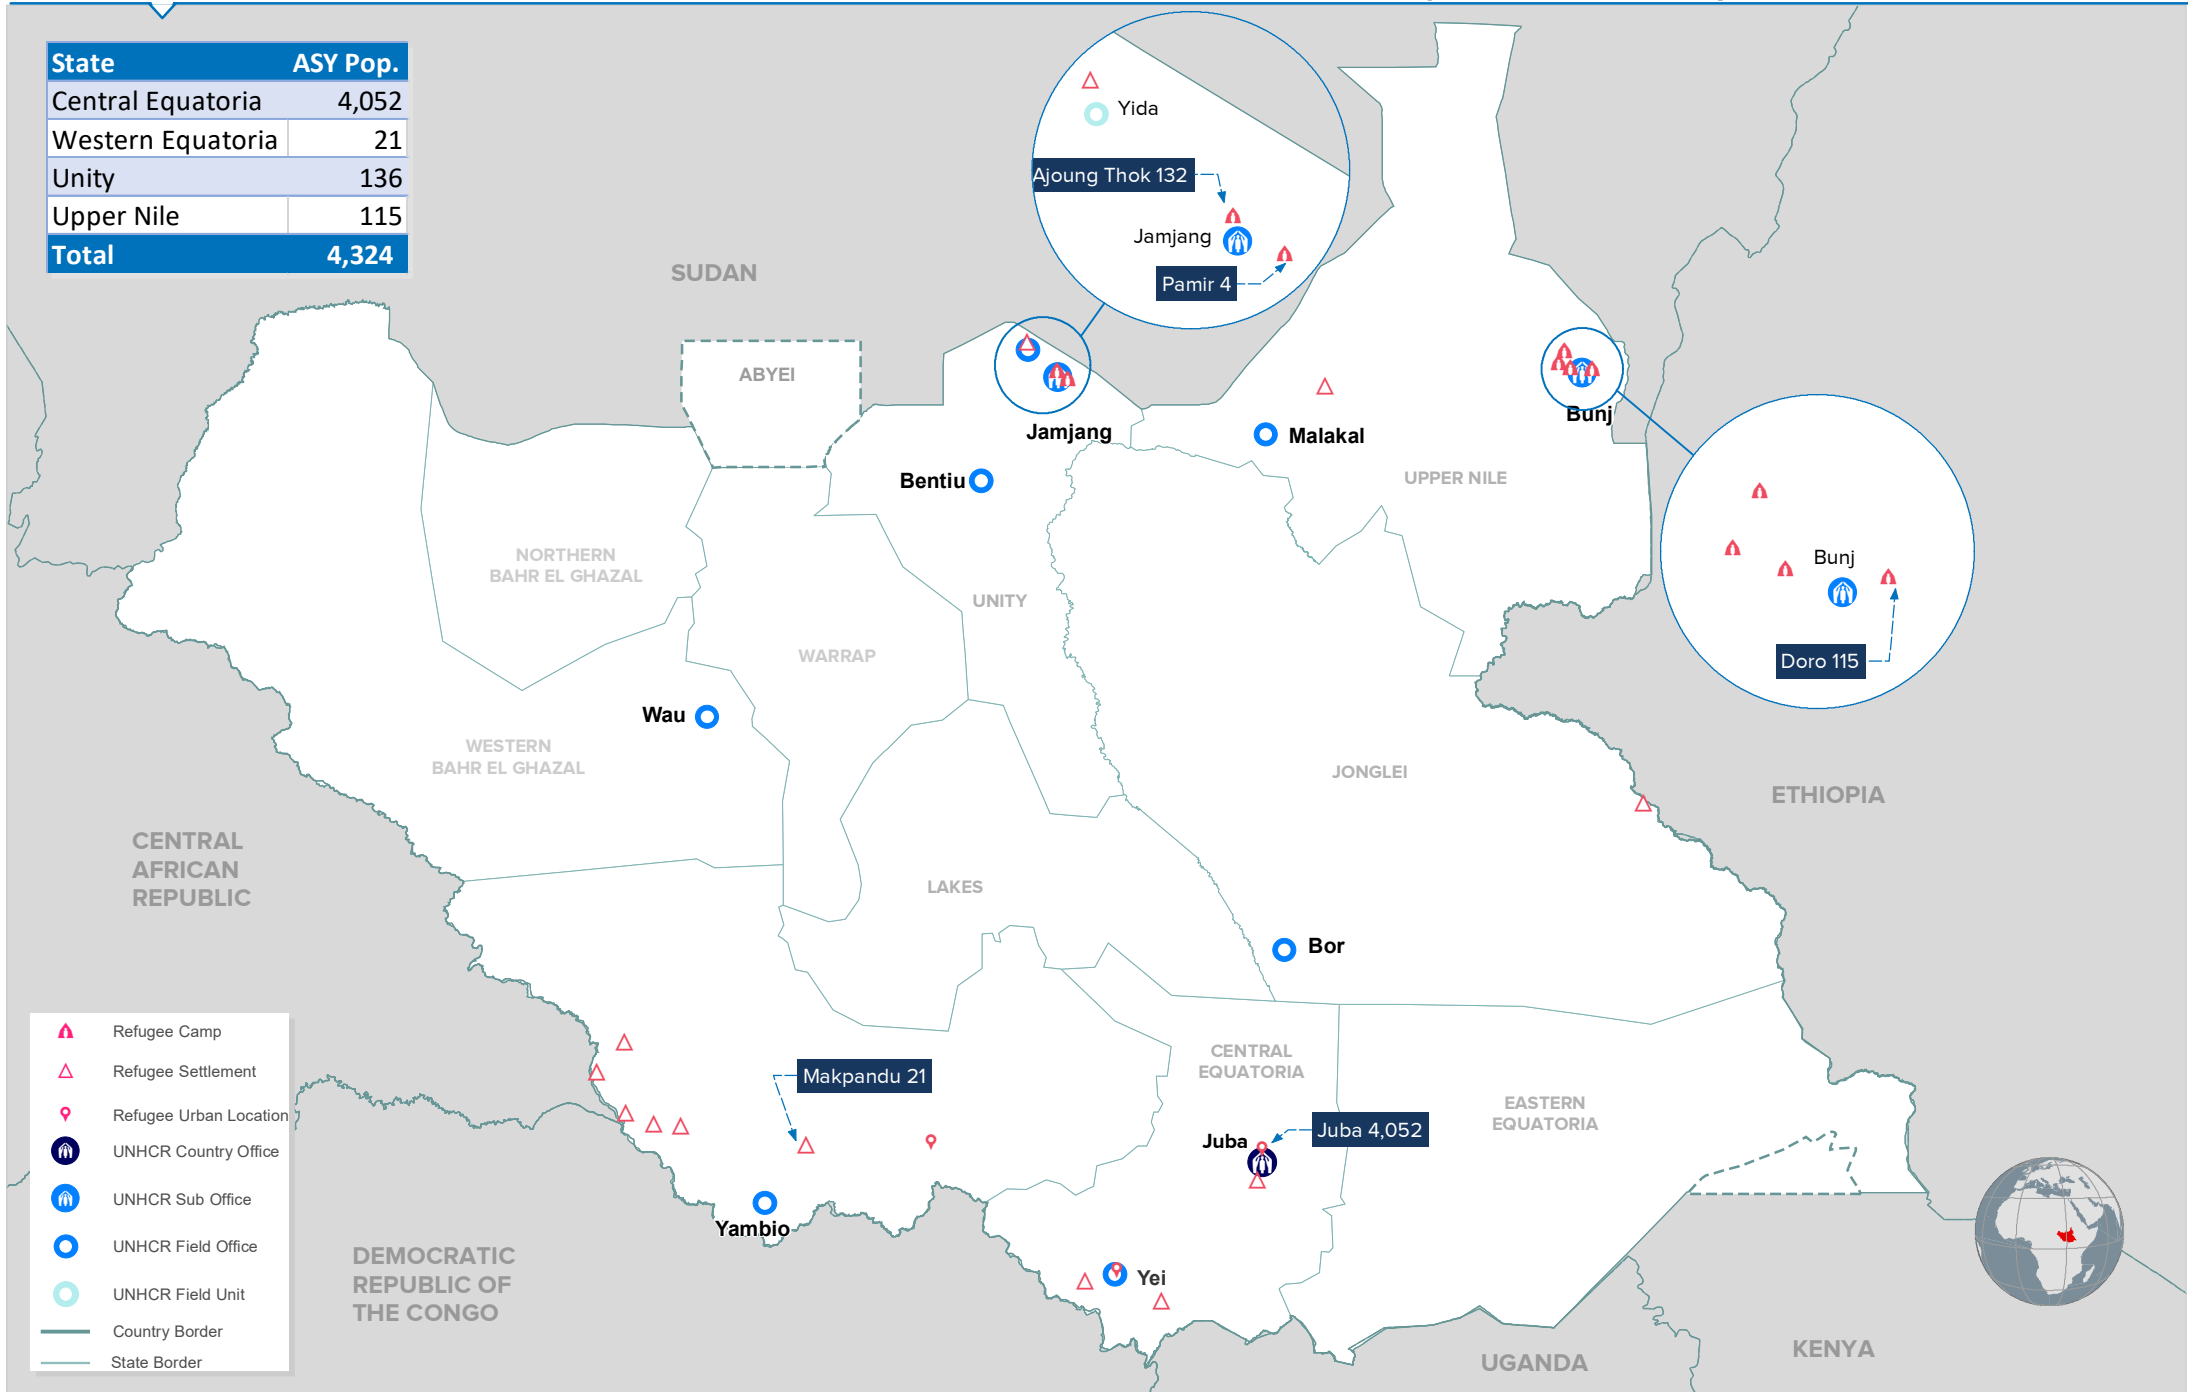

State	ASY Pop.
Central Equatoria	4,052
Western Equatoria	21
Unity	136
Upper Nile	115
Total	4,324

- Refugee Camp
- Refugee Settlement
- Refugee Urban Location
- UNHCR Country Office
- UNHCR Sub Office
- UNHCR Field Office
- UNHCR Field Unit
- Country Border
- State Border