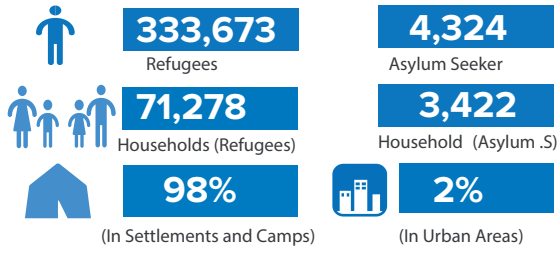

**KEY FIGURES**

**Main Countries of Origin**

**Age-gender Breakdown**

As of the end of December 2021 in South Sudan, the registered refugee population was 333,673 individuals (71,278 Households), and the registered asylum seeker population was 4,324 individuals (3,422) with a total of 337,997 refugees and asylum seekers in 74,700 households, located in over 21 different locations across South Sudan.

**Refugees**  
The Sudanese refugee population remains the largest at 308,174 individuals (92.5%), followed by 17,958 refugees from the Democratic Republic of Congo (5.4%), 4,532 individuals from Ethiopia (1.4%), 2,457 individuals from the Central African Republic (0.7%), and 437 individuals of other nationalities.

52% of the refugees are female. Women and children represent 67% of the total refugee population. Only 2.7% of refugees are aged 60 and above, 37% are between the ages of 18 – 59, 18% are aged between 12 and 17 years of age, and 42.1% are 0 – 11 years of age. Most of the refugees are hosted in Upper Nile and the Unity States in South Sudan representing 90.3% of the total population.

**Asylum Seekers**  
25% of the Asylum Seekers are female. Together with children, they represent 14% per cent of the asylum seeker population.

The Eritrean Asylum Seekers population remains the largest at 2,614 individuals (60.4%), followed by Burundians (878 individuals or 20.3%), Ethiopia (749 individuals or 17.3%), Somalians (30 individuals or 0.7%), and 53 individuals from other nationalities.