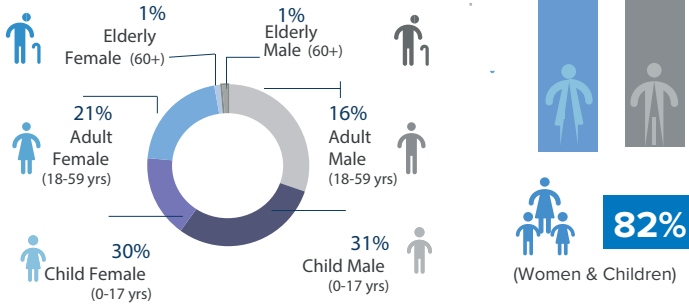

**KEY FIGURES**

**Main Countries of Origin**

**Age-gender Breakdown**

As of the end of December 2021 in South Sudan, the registered refugee population was 333,673 individuals (71,278 Households), and the registered asylum seeker population was 4,324 individuals (3,422) with a total of 337,997 refugees and asylum seekers in 74,700 households, located in over 21 different locations across South Sudan.

**Refugees**  
The Sudanese refugee population remains the largest at 308,174 individuals (92.5%), followed by 17,958 refugees from the Democratic Republic of Congo (5.4%), 4,532 individuals from Ethiopia (1.4%), 2,457 individuals from the Central African Republic (0.7%), and 437 individuals of other nationalities.

52% of the refugees are female. Women and children represent 67% of the total refugee population. Only 2.7% of refugees are aged 60 and above, 37% are between the ages of 18 – 59, 18% are aged between 12 and 17 years of age, and 42.1% are 0 – 11 years of age. Most of the refugees are hosted in Upper Nile and the Unity States in South Sudan representing 90.3% of the total population.

85.5% Asylum Seekers are between the ages of 18 – 59, 12.4% are between 0 – 11 years of age, 2.0% are aged 60 and above, and less than 1% are aged between 12 and 17 years of age.

The emergency response web portal for South Sudan Operation has been updated with the latest statistics which can be accessed on the link: <https://data2.unhcr.org/en/country/ssd>