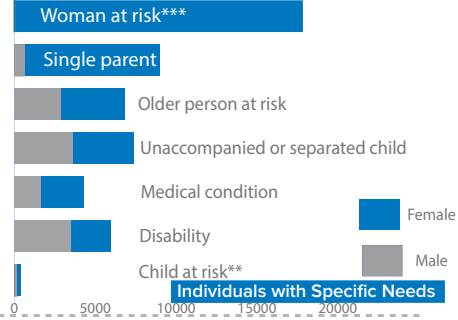

**KEY FIGURES**

**Main Countries of Origin**

**Age-gender Breakdown**

As of the end of December 2021 in South Sudan, the registered refugee population was 333,673 individuals (71,278 Households), and the registered asylum seeker population was 4,324 individuals (3,422) with a total of 337,997 refugees and asylum seekers in 74,700 households, located in over 21 different locations across South Sudan.

**Refugees**  
The Sudanese refugee population remains the largest at 308,174 individuals (92.5%), followed by 17,958 refugees from the Democratic Republic of Congo (5.4%), 4,532 individuals from Ethiopia (1.4%), 2,457 individuals from the Central African Republic (0.7%), and 437 individuals of other nationalities.

52% of the refugees are female. Women and children represent 67% of the total refugee population. Only 2.7% of refugees are aged 60 and above, 37% are between the ages of 18 – 59, 18% are aged between 12 and 17 years of age, and 42.1% are 0 – 11 years of age. Most of the refugees are hosted in Upper Nile and the Unity States in South Sudan representing 90.3% of the total population.

85.5% Asylum Seekers are between the ages of 18 – 59, 12.4% are between 0 – 11 years of age, 2.0% are aged 60 and above, and less than 1% are aged between 12 and 17 years of age.

The emergency response web portal for South Sudan Operation has been updated with the latest statistics which can be accessed on the link: <https://data2.unhcr.org/en/country/ssd>