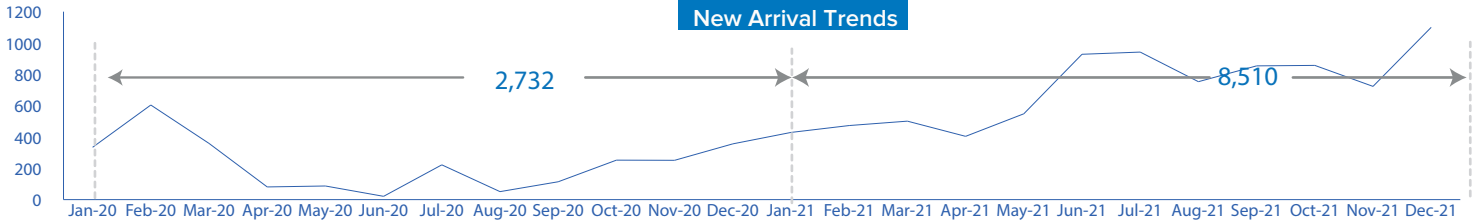

New Arrival Trends