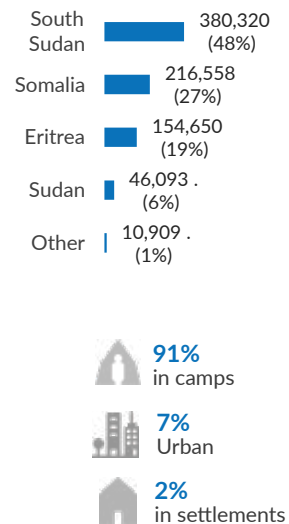

Key indicators

- 63% individuals aged 14+ yrs provided with identity documents
- 86% individuals aged 5+ yrs enrolled with biometrics
- 85% of primary school-aged boys enrolled in primary education
- 72% of primary school-aged girls enrolled in primary education
- 38% of refugee females have a specific need, 14% of refugee males have a specific need

13,696 new arrivals in 2021

Top 3 countries of origin of individuals arrived in October 2021 : Somalia (2,076), South Sudan (372), Sudan (32)

Demography

Nationality

Population Trends (Refugees and Asylum-seekers)