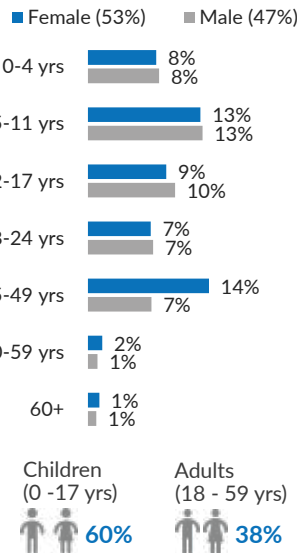

Key indicators

- 63% individuals aged 14+ yrs provided with identity documents
- 86% individuals aged 5+ yrs enrolled with biometrics
- 85% of primary school-aged boys enrolled in primary education
- 72% of primary school-aged girls enrolled in primary education
- 38% of refugee females have a specific need, 14% of refugee males have a specific need

13,696 new arrivals in 2021

Top 3 countries of origin of individuals arrived in October 2021 : Somalia (2,076), South Sudan (372), Sudan (32)

Demography

Nationality

Population Trends (Refugees and Asylum-seekers)