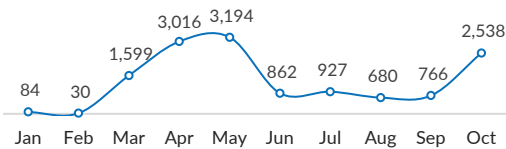

Key indicators

- 63% individuals aged 14+ yrs provided with identity documents
- 86% individuals aged 5+ yrs enrolled with biometrics
- 85% of primary school-aged boys enrolled in primary education
- 72% of primary school-aged girls enrolled in primary education
- 38% of refugee females have a specific need, 14% of refugee males have a specific need

13,696 new arrivals in 2021

Top 3 countries of origin of individuals arrived in October 2021 : Somalia (2,076), South Sudan (372), Sudan (32)

Demography

Nationality

Population Trends (Refugees and Asylum-seekers)