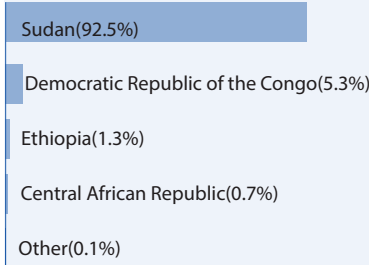

KEY FIGURES

Age-gender Breakdown

From 1st of January 2021 to 30th September 2021 a total of 14,460 individuals have been registered by the Government and UNHCR. From the figure 5,830 are new arrivals while 8,630 are newborn babies. During the same period in 2020, a total of 8,516 individuals were registered of which 2,121 were New Arrivals and 6,392 were Newborn babies. This represents a 64 per cent increase for new arrivals and a 26 per cent increase in newborn babies when compared to the same period last year.

In September 2021 alone a total of 854 New arrivals have been registered of which 505 are new arrivals from Sudan, 182 from DRC, 52 from Burundi, 46 from the Central African Republic, 35 from Eritrea, 15 from Ethiopia, and 19 other of concern.

1,674 New Born babies have also been registered in September 2021 with the majority of 1,582 individuals from Sudan, and 92 from various countries

New Arrival Trends

Refugees and Asylum Seekers in South Sudan