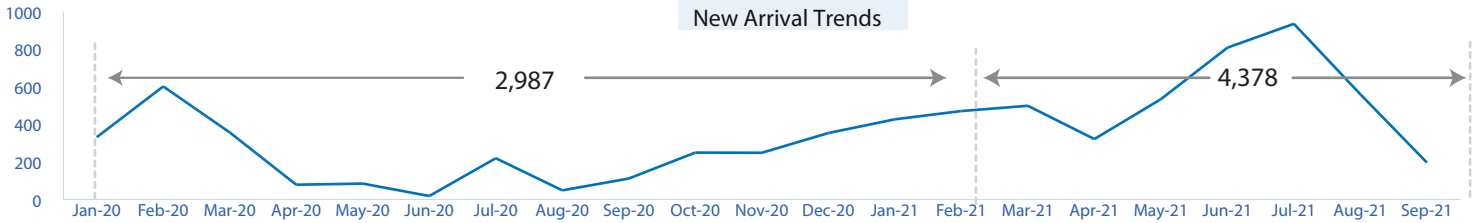

KEY FIGURES

Age-gender Breakdown

From 1st of January 2021 to 30th September 2021 a total of 14,460 individuals have been registered by the Government and UNHCR. From the figure 5,830 are new arrivals while 8,630 are newborn babies. During the same period in 2020, a total of 8,516 individuals were registered of which 2,121 were New Arrivals and 6,392 were Newborn babies. This represents a 64 per cent increase for new arrivals and a 26 per cent increase in newborn babies when compared to the same period last year.

In September 2021 alone a total of 854 New arrivals have been registered of which 505 are new arrivals from Sudan, 182 from DRC, 52 from Burundi, 46 from the Central African Republic, 35 from Eritrea, 15 from Ethiopia, and 19 other of concern.

1,674 New Born babies have also been registered in September 2021 with the majority of 1,582 individuals from Sudan, and 92 from various countries

New Arrival Trends

Refugees and Asylum Seekers in South Sudan