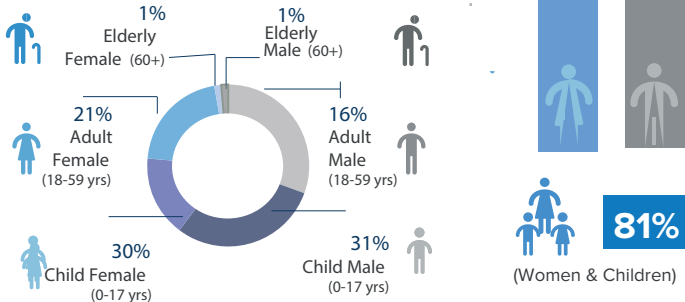

KEY FIGURES

Age-gender Breakdown

From 1st of January 2021 to 30th September 2021 a total of 14,460 individuals have been registered by the Government and UNHCR. From the figure 5,830 are new arrivals while 8,630 are newborn babies. During the same period in 2020, a total of 8,516 individuals were registered of which 2,121 were New Arrivals and 6,392 were Newborn babies. This represents a 64 per cent increase for new arrivals and a 26 per cent increase in newborn babies when compared to the same period last year.

In September 2021 alone a total of 854 New arrivals have been registered of which 505 are new arrivals from Sudan, 182 from DRC, 52 from Burundi, 46 from the Central African Republic, 35 from Eritrea, 15 from Ethiopia, and 19 other of concern.

1,674 New Born babies have also been registered in September 2021 with the majority of 1,582 individuals from Sudan, and 92 from various countries

New Arrival Trends

Refugees and Asylum Seekers in South Sudan