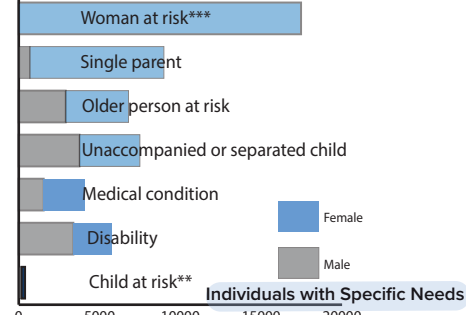

KEY FIGURES

Age-gender Breakdown

From 1st of January 2021 to 30th September 2021 a total of 14,460 individuals have been registered by the Government and UNHCR. From the figure 5,830 are new arrivals while 8,630 are newborn babies. During the same period in 2020, a total of 8,516 individuals were registered of which 2,121 were New Arrivals and 6,392 were Newborn babies. This represents a 64 per cent increase for new arrivals and a 26 per cent increase in newborn babies when compared to the same period last year.

In September 2021 alone a total of 854 New arrivals have been registered of which 505 are new arrivals from Sudan, 182 from DRC, 52 from Burundi, 46 from the Central African Republic, 35 from Eritrea, 15 from Ethiopia, and 19 other of concern.

1,674 New Born babies have also been registered in September 2021 with the majority of 1,582 individuals from Sudan, and 92 from various countries

New Arrival Trends

Refugees and Asylum Seekers in South Sudan