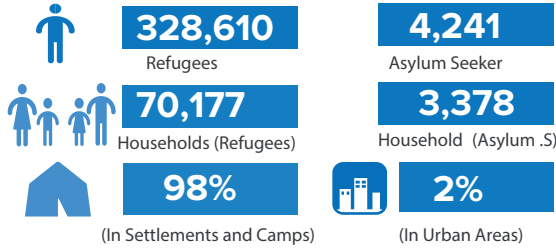

KEY FIGURES

Age-gender Breakdown

From 1st of January 2021 to 30th September 2021 a total of 14,460 individuals have been registered by the Government and UNHCR. From the figure 5,830 are new arrivals while 8,630 are newborn babies. During the same period in 2020, a total of 8,516 individuals were registered of which 2,121 were New Arrivals and 6,392 were Newborn babies. This represents a 64 per cent increase for new arrivals and a 26 per cent increase in newborn babies when compared to the same period last year.

In September 2021 alone a total of 854 New arrivals have been registered of which 505 are new arrivals from Sudan, 182 from DRC, 52 from Burundi, 46 from the Central African Republic, 35 from Eritrea, 15 from Ethiopia, and 19 other of concern.

1,674 New Born babies have also been registered in September 2021 with the majority of 1,582 individuals from Sudan, and 92 from various countries

New Arrival Trends

Refugees and Asylum Seekers in South Sudan