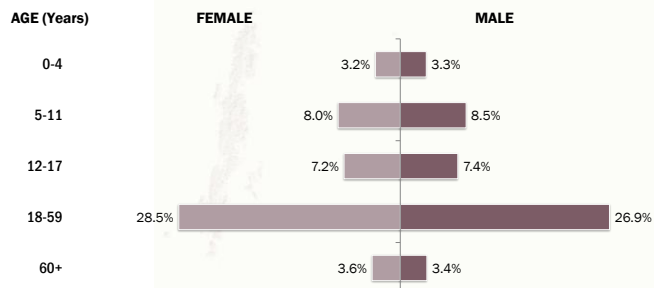

Age and Gender

Legend

- ▲ Temporary Shelter
- UNHCR Office