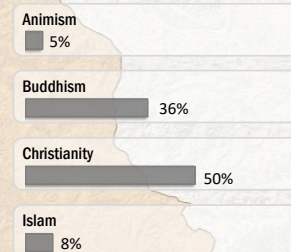

Main States/Regions of Origin

Based on registered refugee population

Total Verified Refugee Population*

91,635

Registered population 44,850

Unregistered population 46,785

Religion

Ethnicity

Age and Gender

Legend

- ▲ Temporary Shelter
- UNHCR Office

Source: UNHCR proGres database For more information, visit: <https://data2.unhcr.org/en/situations/thailand>

* Verification Exercise conducted from Jan-Apr 2015 and subsequent data changes to-date. Under reverification.