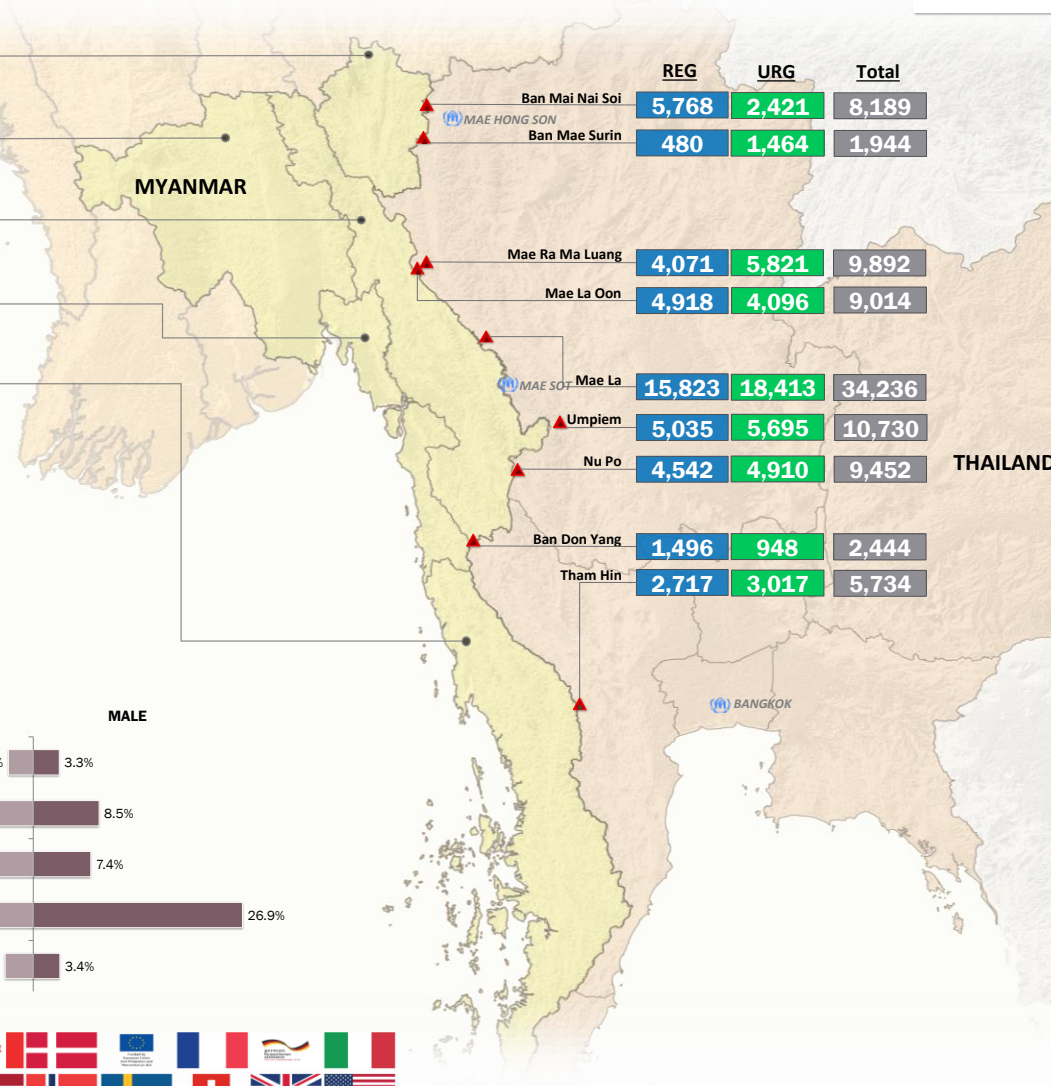

Total Verified Refugee Population*

91,635

Registered population 44,850

Unregistered population 46,785