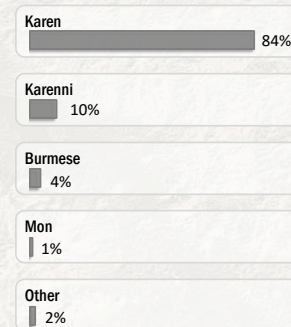

Main States/Regions of Origin

Based on registered refugee population

Total Verified Refugee Population*

91,635

Registered population 44,850

Unregistered population 46,785

Religion

Ethnicity

Age and Gender

Legend

- ▲ Temporary Shelter
- UNHCR Office

Source: UNHCR proGres database For more information, visit: <https://data2.unhcr.org/en/situations/thailand>

* Verification Exercise conducted from Jan-Apr 2015 and subsequent data changes to-date. Under reverification.