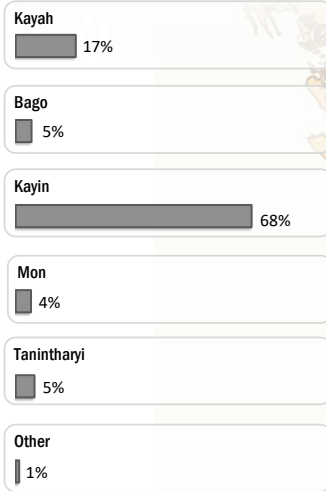

Main States/Regions of Origin

Based on registered refugee population