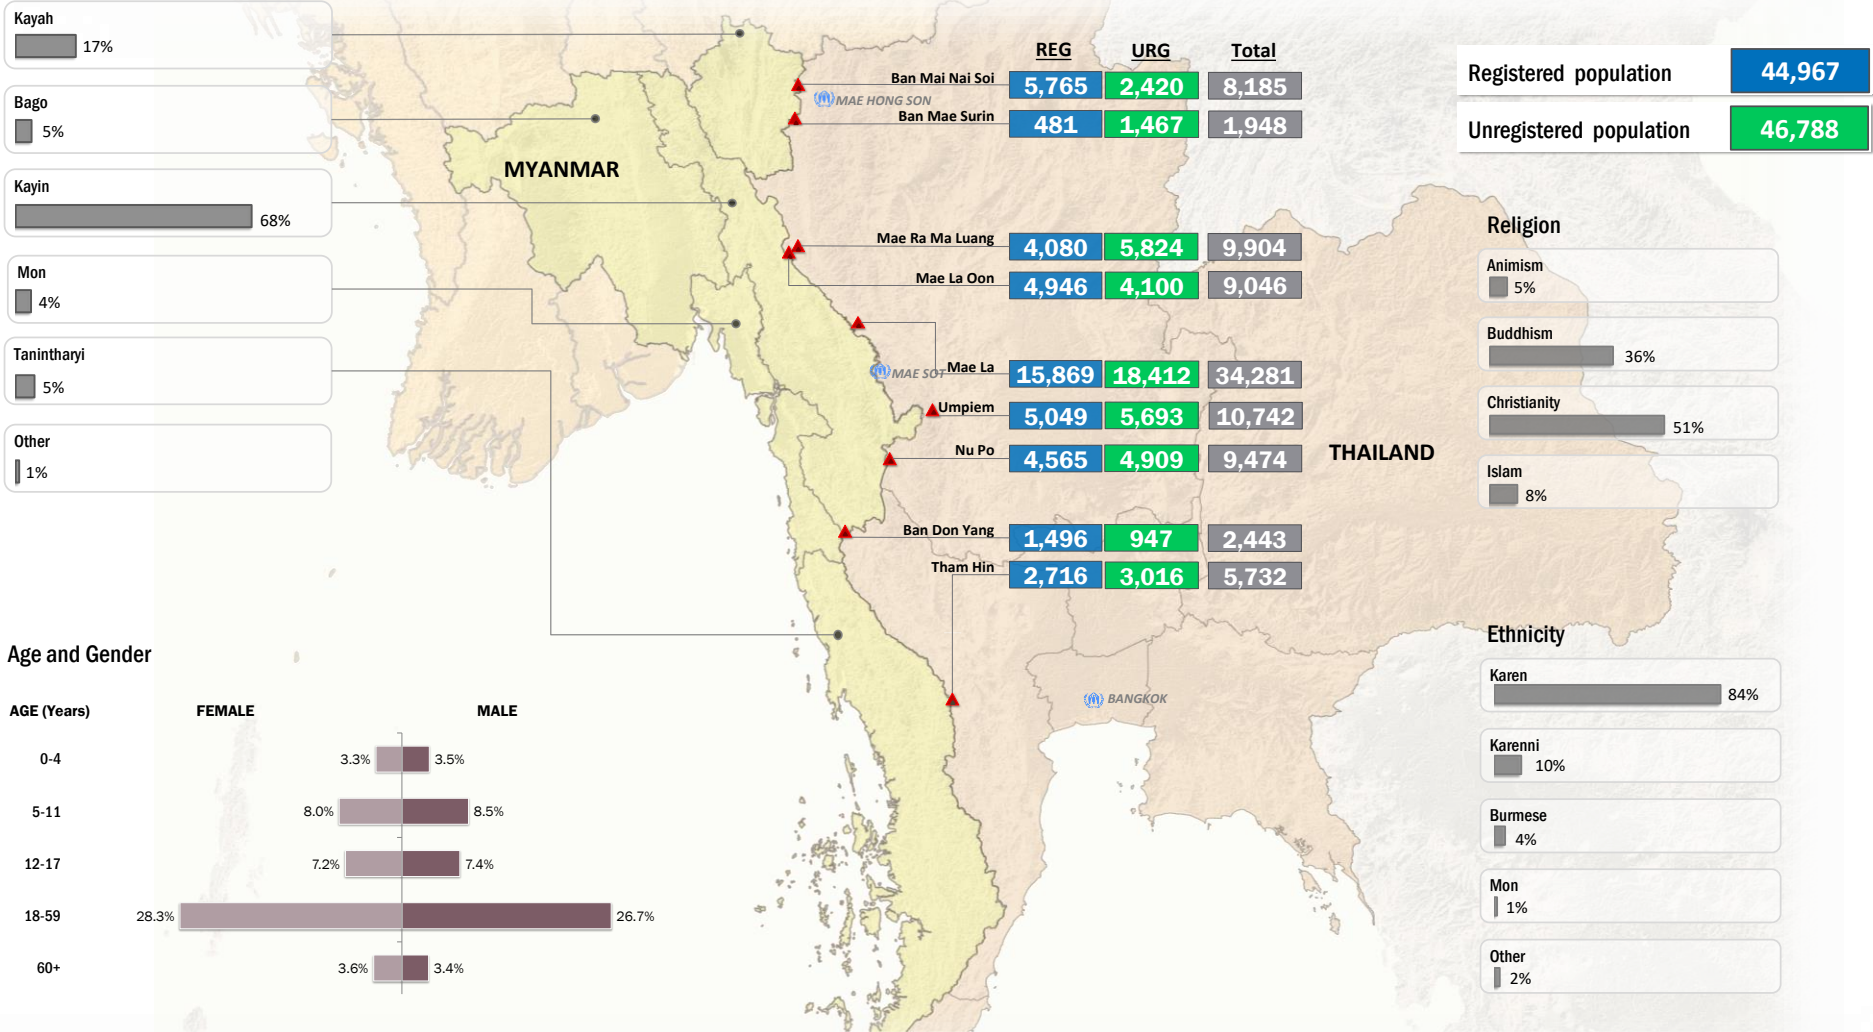

Total Verified Refugee Population*

91,755

Registered population	44,967
Unregistered population	46,788

Religion