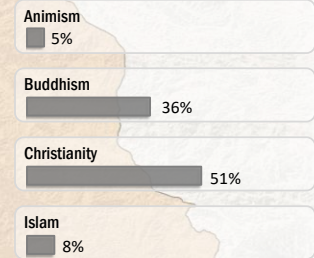

Main States/Regions of Origin

Based on registered refugee population

Total Verified Refugee Population*

91,755

Registered population	44,967
Unregistered population	46,788

Religion

Ethnicity

Age and Gender

Legend

- ▲ Temporary Shelter
- 🏠 UNHCR Office

Source: UNHCR proGres database For more information, visit: <https://data2.unhcr.org/en/situations/thailand>

* Verification Exercise conducted from Jan-Apr 2015 and subsequent data changes to-date. Under reverification.