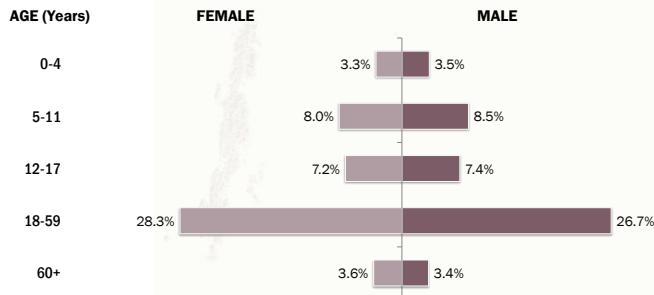

Age and Gender

Legend

- ▲ Temporary Shelter
- 🏠 UNHCR Office

Source: UNHCR proGres database For more information, visit: <https://data2.unhcr.org/en/situations/thailand>

* Verification Exercise conducted from Jan-Apr 2015 and subsequent data changes to-date. Under reverification.