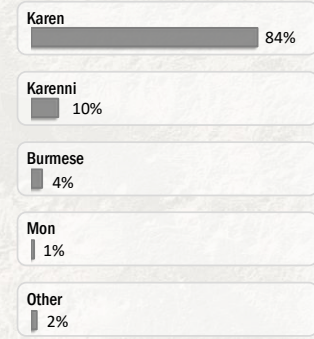

Main States/Regions of Origin

Based on registered refugee population

Total Verified Refugee Population*

91,755

Registered population	44,967
Unregistered population	46,788

Religion

Ethnicity

Age and Gender

Legend

- ▲ Temporary Shelter
- 🏠 UNHCR Office

Source: UNHCR proGres database For more information, visit: <https://data2.unhcr.org/en/situations/thailand>

* Verification Exercise conducted from Jan-Apr 2015 and subsequent data changes to-date. Under reverification.