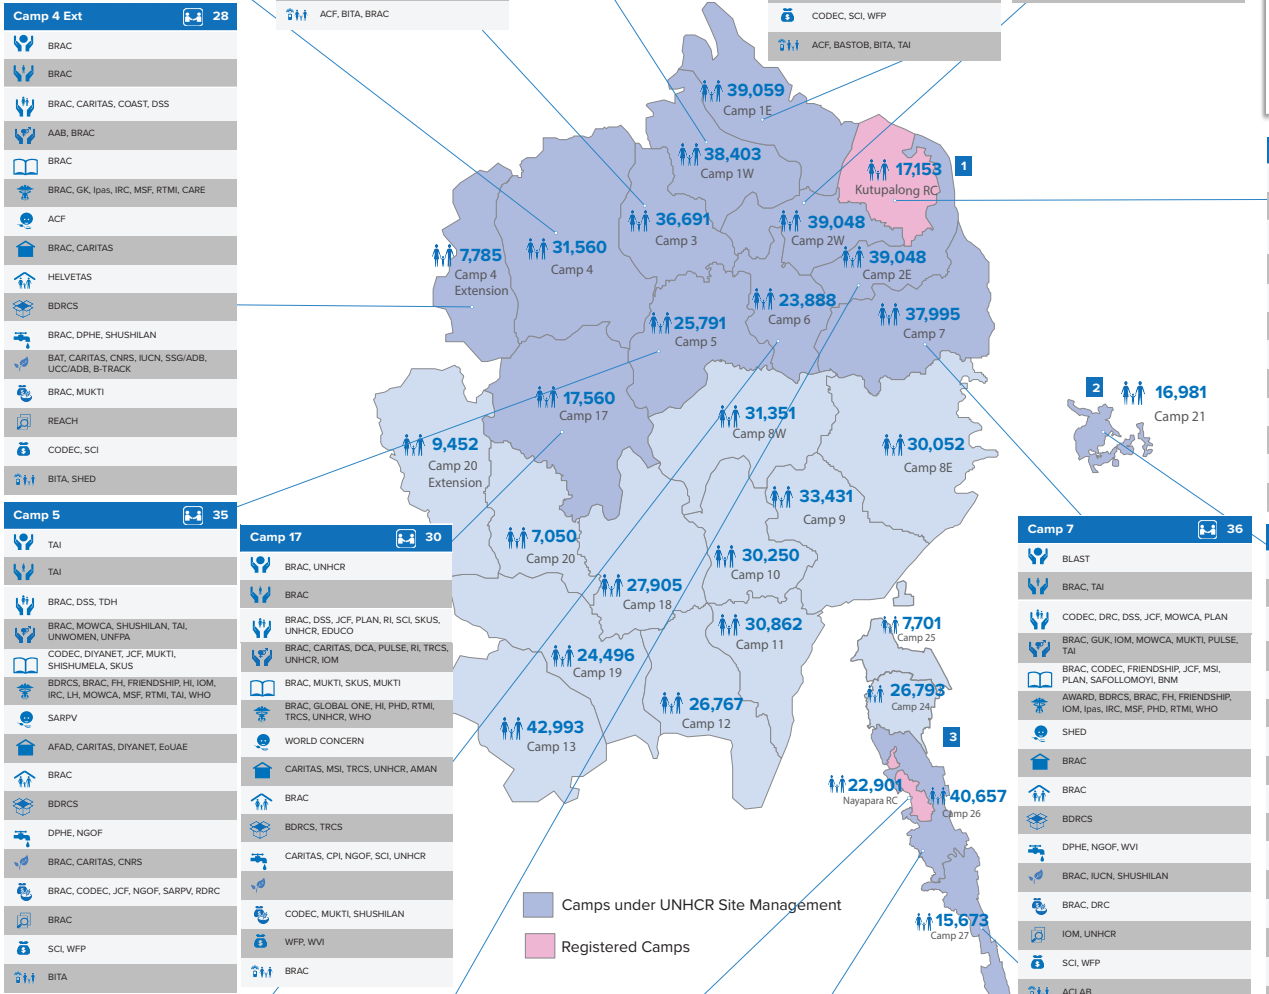

Camp 21	25
BRAC, UNHCR	
APARAJEYO_BANGLADESH, BRAC, FIVDB, SCI, UNHCR	
BRAC, FIVDB, SCI, UNHCR	
BRAC, TAL, UNHCR	
BRAC, CODEC, FIVDB, JCF	
ACF, BRAC, HI, IOM, IPAS, QATAR CHARITY, SCI, UNHCR, WHO, BGS, MDS	
ACF, RTMI	
BRAC, UNHCR	
AAB	
BDRCs, UNHCR	
BRAC, MSF, QATAR CHARITY, UNHCR	
IUCN, UNHCR	
BRAC, CNRS, UNHCR, WVI	
AAB	
RIC, WFP	
BRAC	

Camp 2E	19
TAI	
TAI	
BRAC, CODEC, DSS	
LH, MOWCA, MUKTI, TAI	
CODEC, IRC, MUKTI, NRC	
BDRCs, BRAC, GK, HI, IRC, PHD	
SHED	
DRC	
BRAC	
BDRCs	
ACF, BRAC	
UNHCR	
SHUSHLAN	
SCI	
ACF	

Camp 17	30
BRAC, UNHCR	
BRAC	
BRAC, DSS, JCF, PLAN, RI, SCI, SKUS, UNHCR, EDUCO	
BRAC, CARITAS, DCA, PULSE, RI, TRCS, UNHCR, IOM	
BRAC, MUKTI, SKUS, MUKTI	
BRAC, GLOBAL ONE, HI, PHD, RTMI, TRCS, UNHCR, WHO	
WORLD CONCERN	
CARITAS, MSI, TRCS, UNHCR, AMAN	
BRAC	
BDRCs, TRCS	
CARITAS, CPI, NGOF, SCI, UNHCR	
CODEC, MUKTI, SHUSHLAN	
WFP, WVI	
BRAC	

NYP RC	15
TAI	
TAI	
SCI	
FIVDB, RI, TAI	
BRAC	
ACF, GK, HI, IPAS, RHU, RTMI	
ACF	
BRAC	
AAB	
BDRCs	
NGOF	
IUCN	
TAI	
BRAC	
ACF	

Camp 26	34
TAI	
TAI	
BITA, BRAC, DSS, FIVDB, RI, SCI, TDH	
RI, TAI	
CODEC, JCF, YPSA	
BASMA, FRIENDSHIP, GK, IOM, IPAS, IRC, MOHFW, PHD, RTMI, TDH, WHO	
ACF	
BRAC, CHRISTIAN_AID, TDH, Infinity_Construction_Group	
AAB	
BDRCs	
DPHE, NABOLOK, NGOF, TDH	
IUCN, NABOLOK, SSG/ADB, UCC/ADB	
AAB, BRAC, GUK	
BRAC, WFP	
TAI	

Camp 27	22
TAI	
TAI	
AAB, ASD, BITA, CODEC, DSS, RI, TDH	
NGOF, RI	
ASD, CODEC, JCF	
WORLD CONCERN	
BRAC	
AAB	
BDRCs	
ANAND, NGOF, SCI, SI, TDH	
IUCN	
AAB, CHRISTIAN_AID, CNRS, GUK, ICCO	
REACH	
BRAC	
AAB	

Partners listed in the report included those which do not have partnership agreement with UNHCR. The boundaries and names shown and the designations used on this map do not imply official endorsement or acceptance by the United Nations.
Source: UNHCR, ISCG/4Ws, SMS (ACTED, BRAC), RRRC/UNHCR/Family Counting as of 30 June 2021