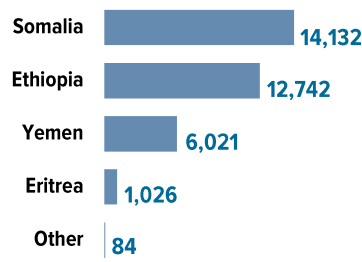

34,005
REFUGEES AND
ASYLUM-SEEKERS

POPULATION BY REGION OF ASYLUM

POPULATION BY COUNTRY OF ORIGIN

AGE AND GENDER COMPOSITION

The boundaries and names shown and the designations used on this map do not imply official endorsement or acceptance by the United Nations.