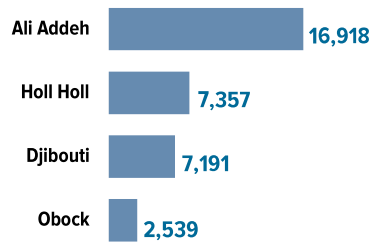

34,005
REFUGEES AND
ASYLUM-SEEKERS

POPULATION BY REGION OF ASYLUM

POPULATION BY COUNTRY OF ORIGIN

AGE AND GENDER COMPOSITION

The boundaries and names shown and the designations used on this map do not imply official endorsement or acceptance by the United Nations.