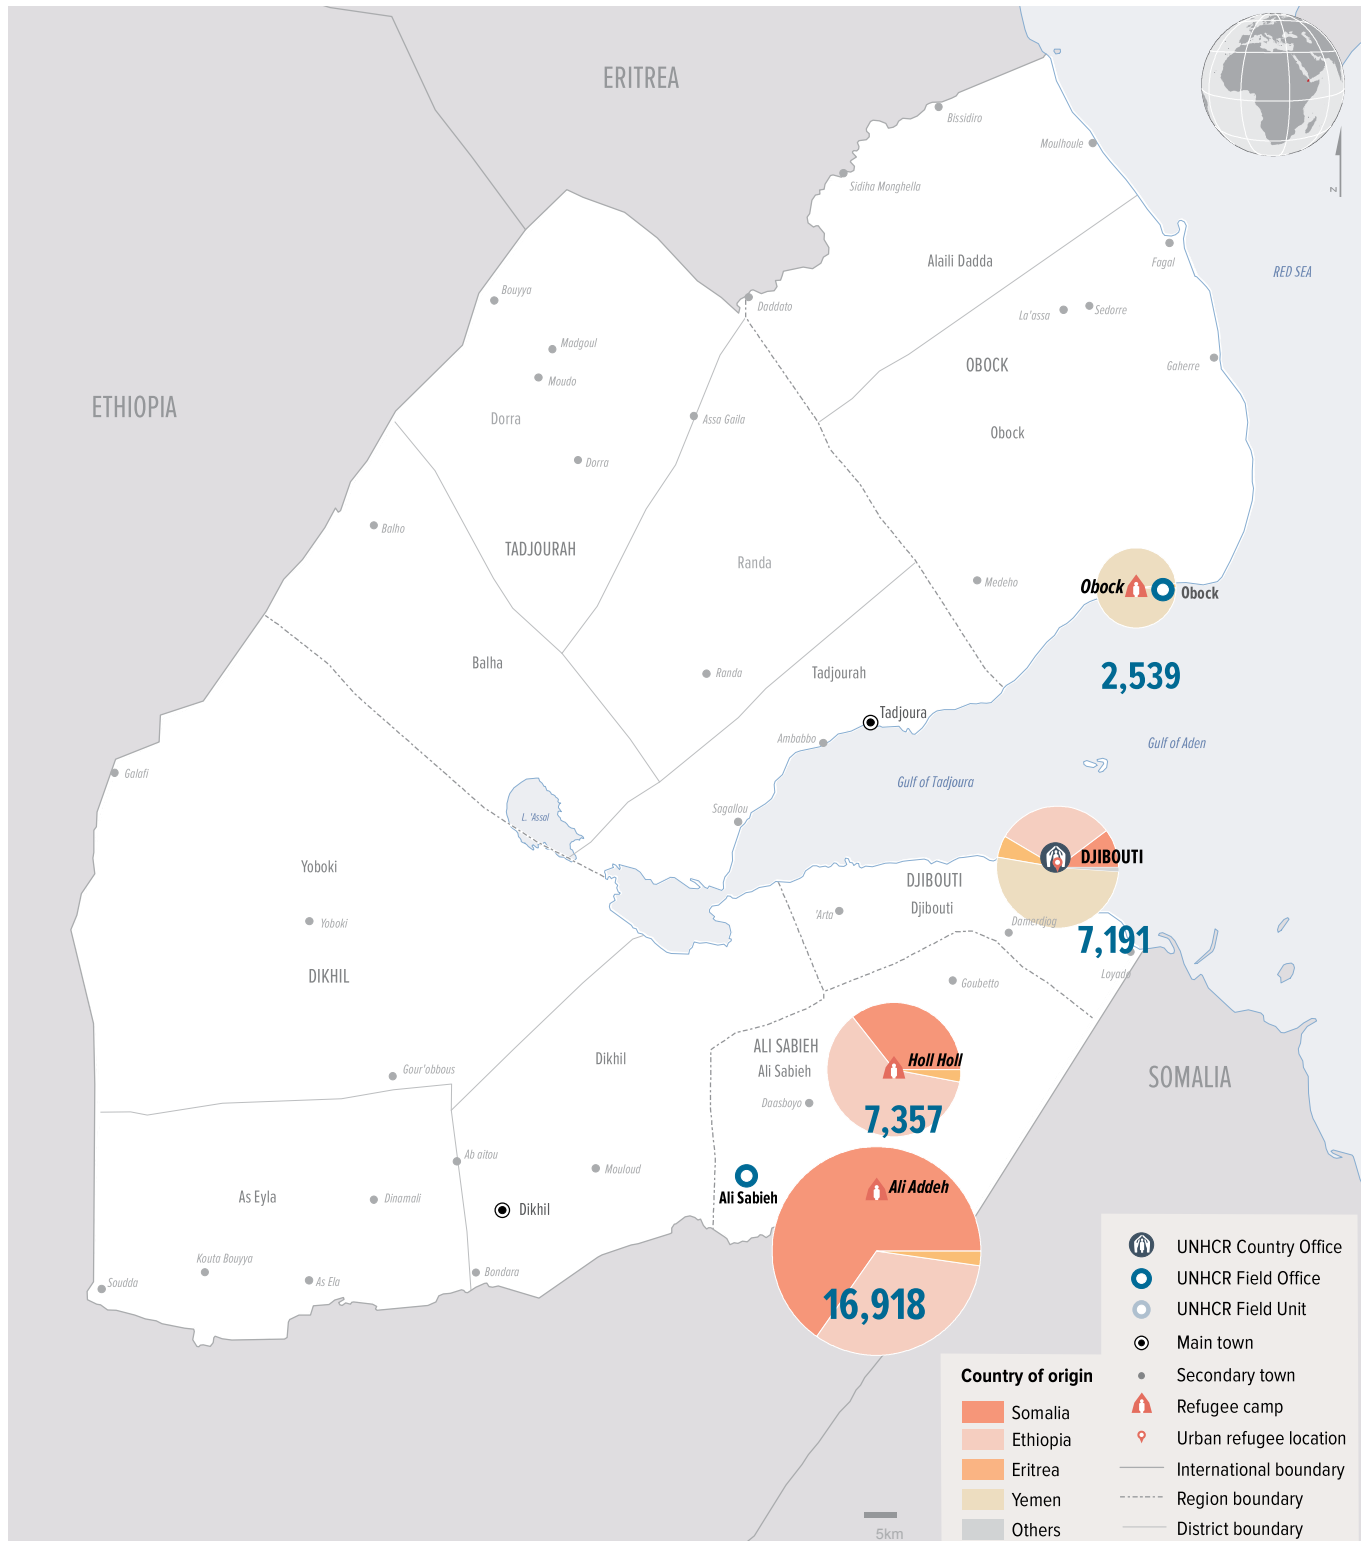

34,005
REFUGEES AND
ASYLUM-SEEKERS

POPULATION BY REGION OF ASYLUM

POPULATION BY COUNTRY OF ORIGIN

AGE AND GENDER COMPOSITION

The boundaries and names shown and the designations used on this map do not imply official endorsement or acceptance by the United Nations.