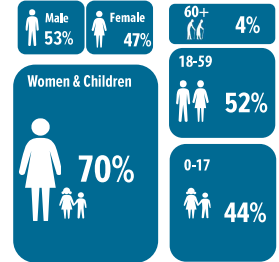

34,005
REFUGEES AND
ASYLUM-SEEKERS

POPULATION BY REGION OF ASYLUM

POPULATION BY COUNTRY OF ORIGIN

AGE AND GENDER COMPOSITION

The boundaries and names shown and the designations used on this map do not imply official endorsement or acceptance by the United Nations.