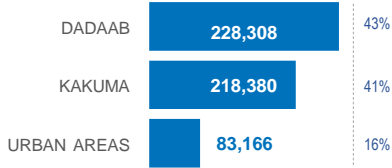

KENYA

Registered refugees and asylum-seekers

as of 31 August 2021

529,854

REGISTERED REFUGEES AND ASYLUM-SEEKERS

HOST LOCATIONS

COUNTRIES OF ORIGIN

DEMOGRAPHICS