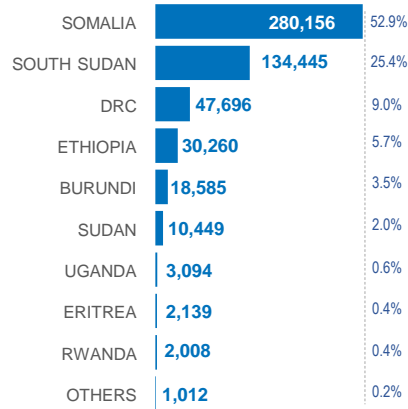

KENYA

Registered refugees and asylum-seekers

as of 31 August 2021

529,854

REGISTERED REFUGEES AND ASYLUM-SEEKERS

HOST LOCATIONS

COUNTRIES OF ORIGIN

DEMOGRAPHICS

age and gender

LEGAL STATUS

The boundaries and names shown and the designations used on this map do not imply official endorsement or acceptance by the United Nations.