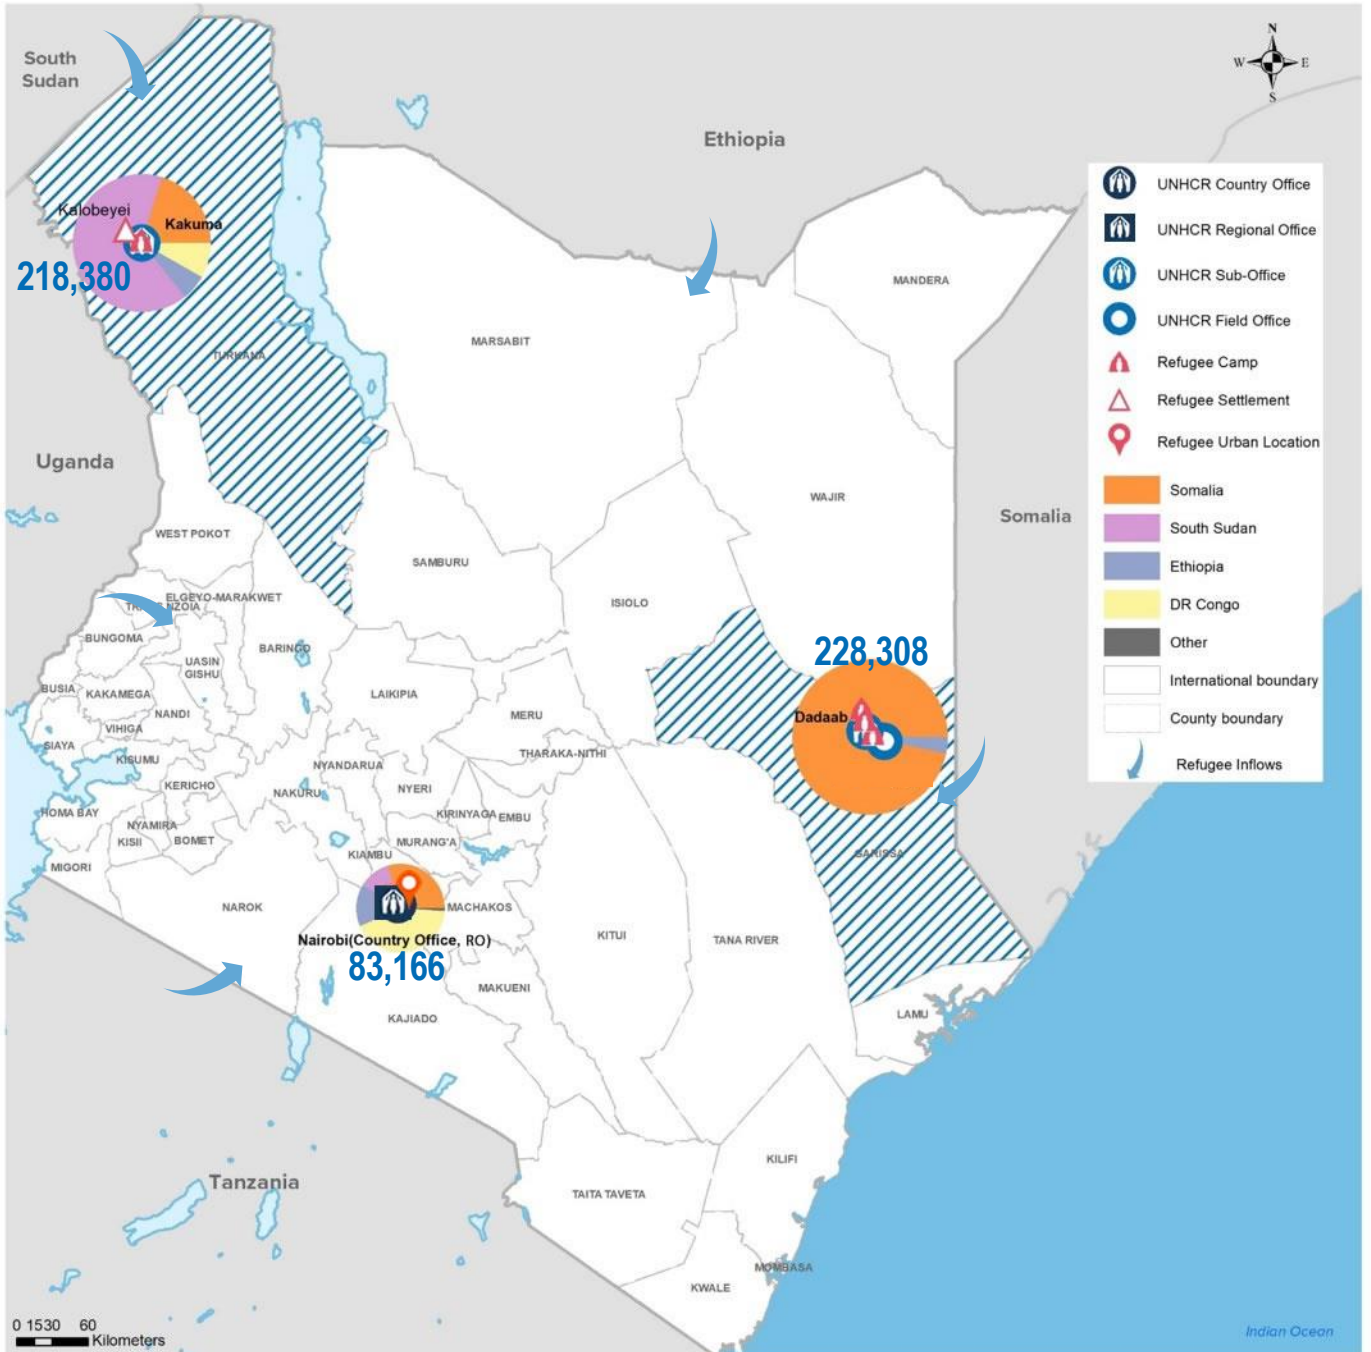

KENYA

Registered refugees and asylum-seekers

as of 31 August 2021

529,854

REGISTERED REFUGEES AND ASYLUM-SEEKERS

HOST LOCATIONS

COUNTRIES OF ORIGIN

DEMOGRAPHICS

age and gender

LEGAL STATUS

The boundaries and names shown and the designations used on this map do not imply official endorsement or acceptance by the United Nations.