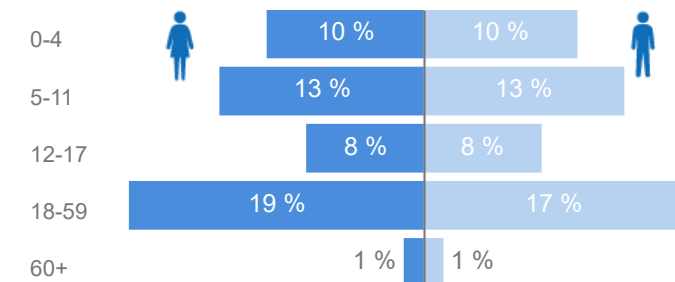

# Uganda - Refugee Statistics August 2021 - Rwamwanja

Total Population

**77,369**

Total Refugees

**76,213**

Total Households

**18,616**

Total Asylum-Seekers

Age & Gender Breakdown

Specific Needs - Top 7

Country of Origin	Total
Democratic Republic of the Congo	76,865
Rwanda	276
South Sudan	156
Burundi	55
Kenya	7
Somalia	4
Central African Republic	3

New Registration by Month

Occupation - Top 5

\* Age is between 18 - 59 years for Occupation

Assistance Status