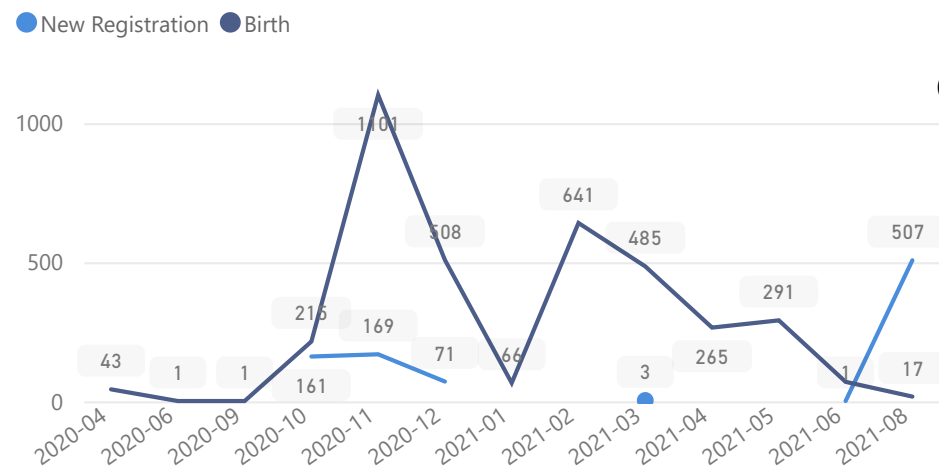

# Uganda - Refugee Statistics August 2021 - Rwamwanja

Total Population

**77,369**

Total Refugees

**76,213**

Total Households

**18,616**

Total Asylum-Seekers

Age & Gender Breakdown

Specific Needs - Top 7

Country of Origin	Total
Democratic Republic of the Congo	76,865
Rwanda	276
South Sudan	156
Burundi	55
Kenya	7
Somalia	4
Central African Republic	3

New Registration by Month

Occupation - Top 5

\* Age is between 18 - 59 years for Occupation

Assistance Status