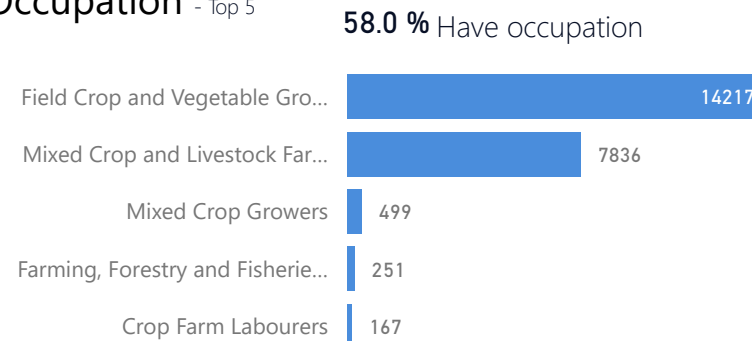

Age & Gender Breakdown

Specific Needs - Top 7

Country of Origin	Total
Democratic Republic of the Congo	76,865
Rwanda	276
South Sudan	156
Burundi	55
Kenya	7
Somalia	4
Central African Republic	3

New Registration by Month

Occupation - Top 5

\* Age is between 18 - 59 years for Occupation

Assistance Status