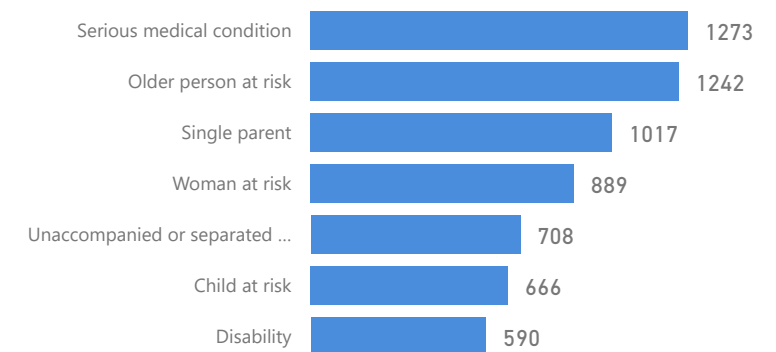

# Uganda - Refugee Statistics August 2021 - Rwamwanja

Total Population

**77,369**

Total Refugees

**76,213**

Total Households

**18,616**

Total Asylum-Seekers

**1,156**

Zones - Top 10

Level3	HHs	Individuals
Kyempango	5,122	21,041
Kaihora	2,462	11,020
Mahani	2,702	10,624
Nkoma	1,971	8,534
Ntenungi	1,832	8,246
Base Camp	1,812	7,094
Mahiga	1,151	4,446
Kikuura	655	2,626
Wajjagahe	515	2,188
Buguta	373	1,491

Age & Gender Breakdown

Specific Needs - Top 7

Country of Origin	Total
Democratic Republic of the Congo	76,865
Rwanda	276
South Sudan	156
Burundi	55
Kenya	7
Somalia	4
Central African Republic	3

New Registration by Month

Occupation - Top 5

\* Age is between 18 - 59 years for Occupation

Assistance Status