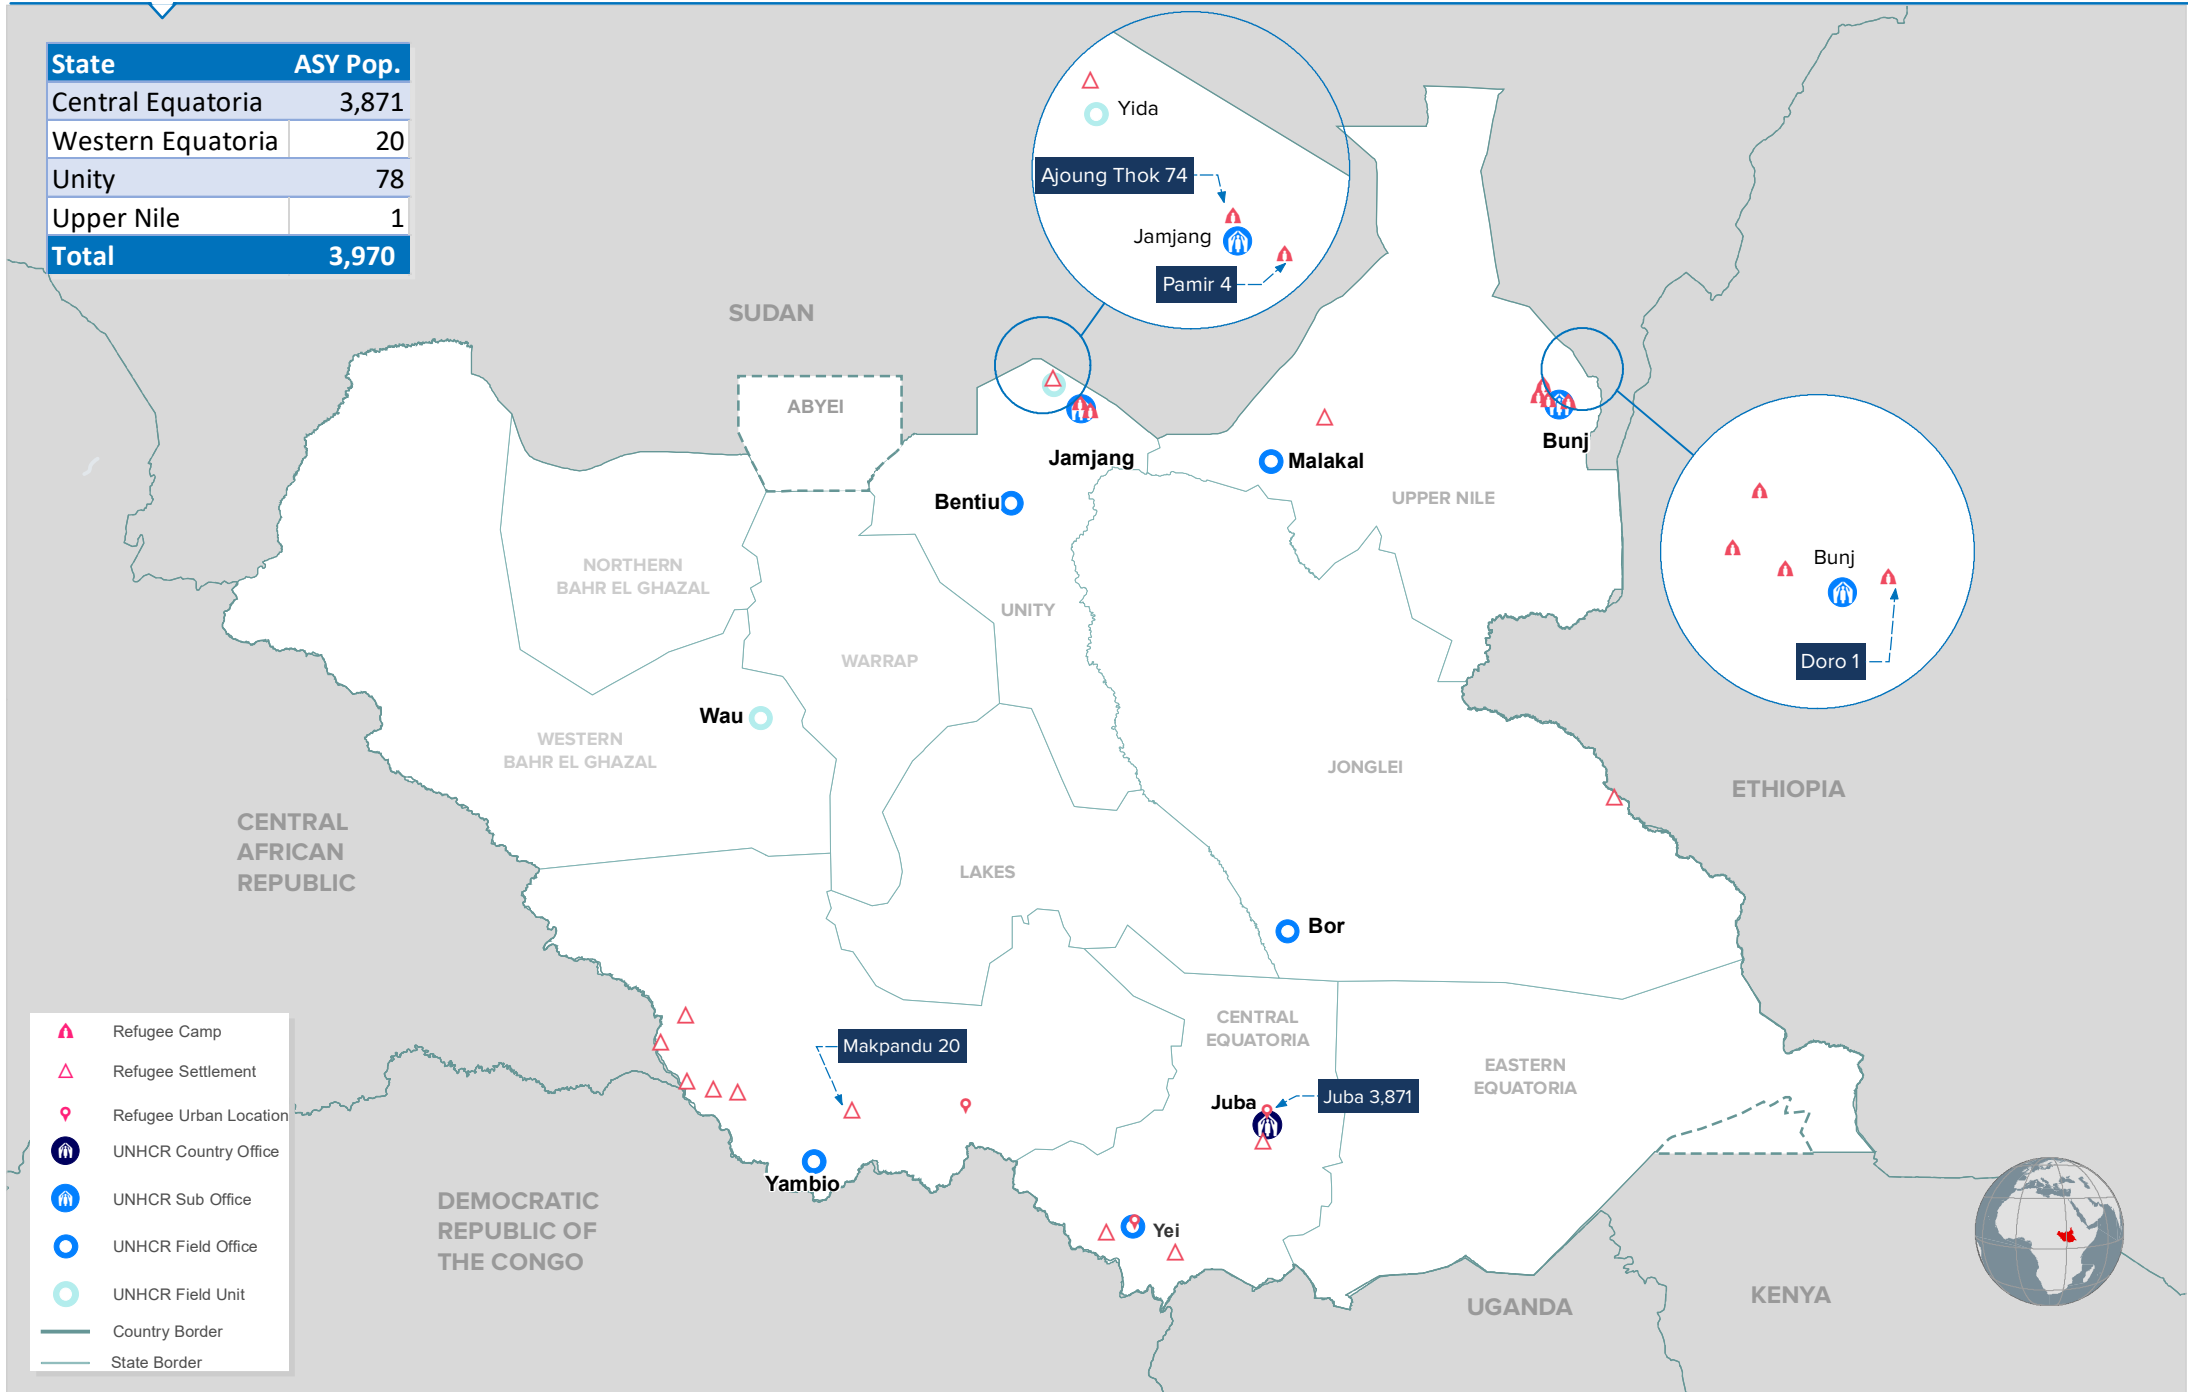

State	ASY Pop.
Central Equatoria	3,871
Western Equatoria	20
Unity	78
Upper Nile	1
Total	3,970

- Refugee Camp
- Refugee Settlement
- Refugee Urban Location
- UNHCR Country Office
- UNHCR Sub Office
- UNHCR Field Office
- UNHCR Field Unit
- Country Border
- State Border