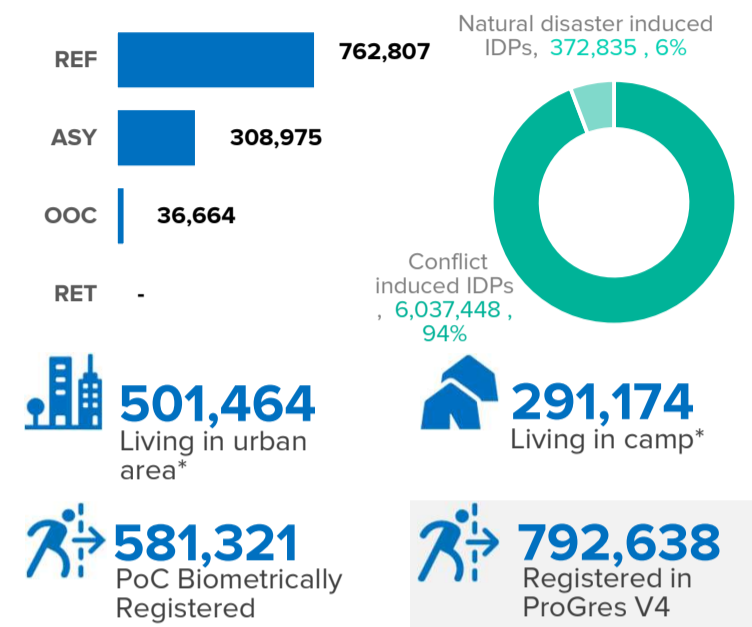

**KEY FIGURES**

**AGE & GENDER (POC registered in ProGres V4)**

**CONTEXT**

RBSA Population Statistics are compiled monthly using data from ProgresV3/V4 and external government datasets. External data are statistics as of 30 April 2021 for IDP, IDP Returnees, Repatriation, Returnees, NIIIS data from South Africa and Self Settled from Angola, Zambia, DRC and Zimbabwe, RoC which is using Progres V3 data.