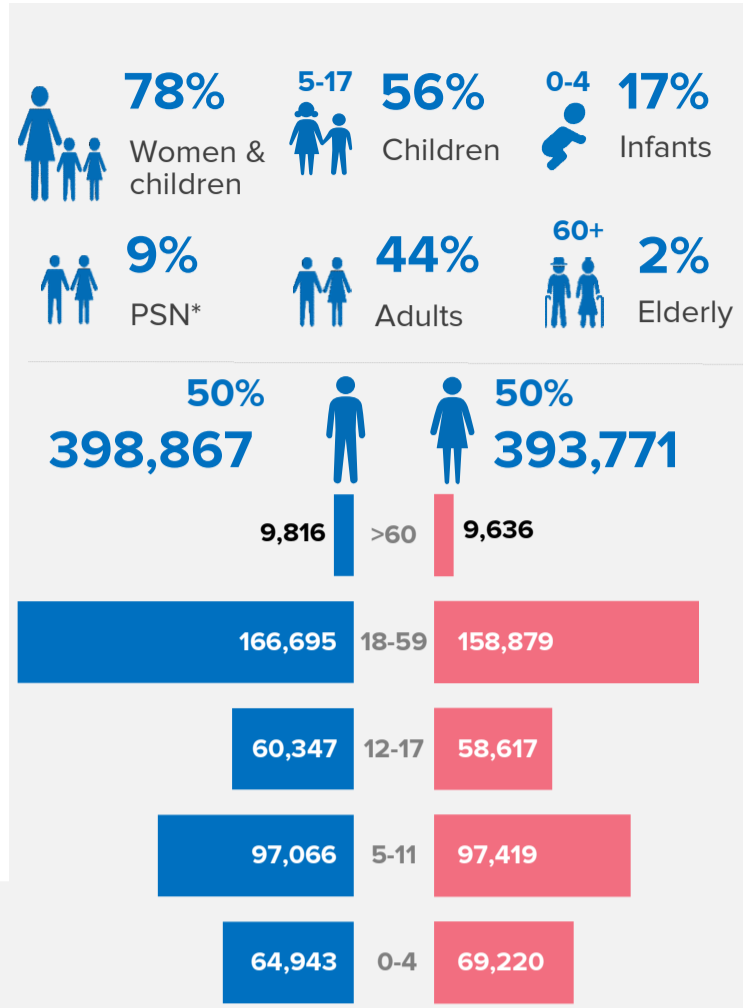

**KEY FIGURES**

**AGE & GENDER (POC registered in ProGres V4)**

**CONTEXT**

RBSA Population Statistics are compiled monthly using data from ProgresV3/V4 and external government datasets. External data are statistics as of 30 April 2021 for IDP, IDP Returnees, Repatriation, Returnees, NIIIS data from South Africa and Self Settled from Angola, Zambia, DRC and Zimbabwe, RoC which is using Progres V3 data.