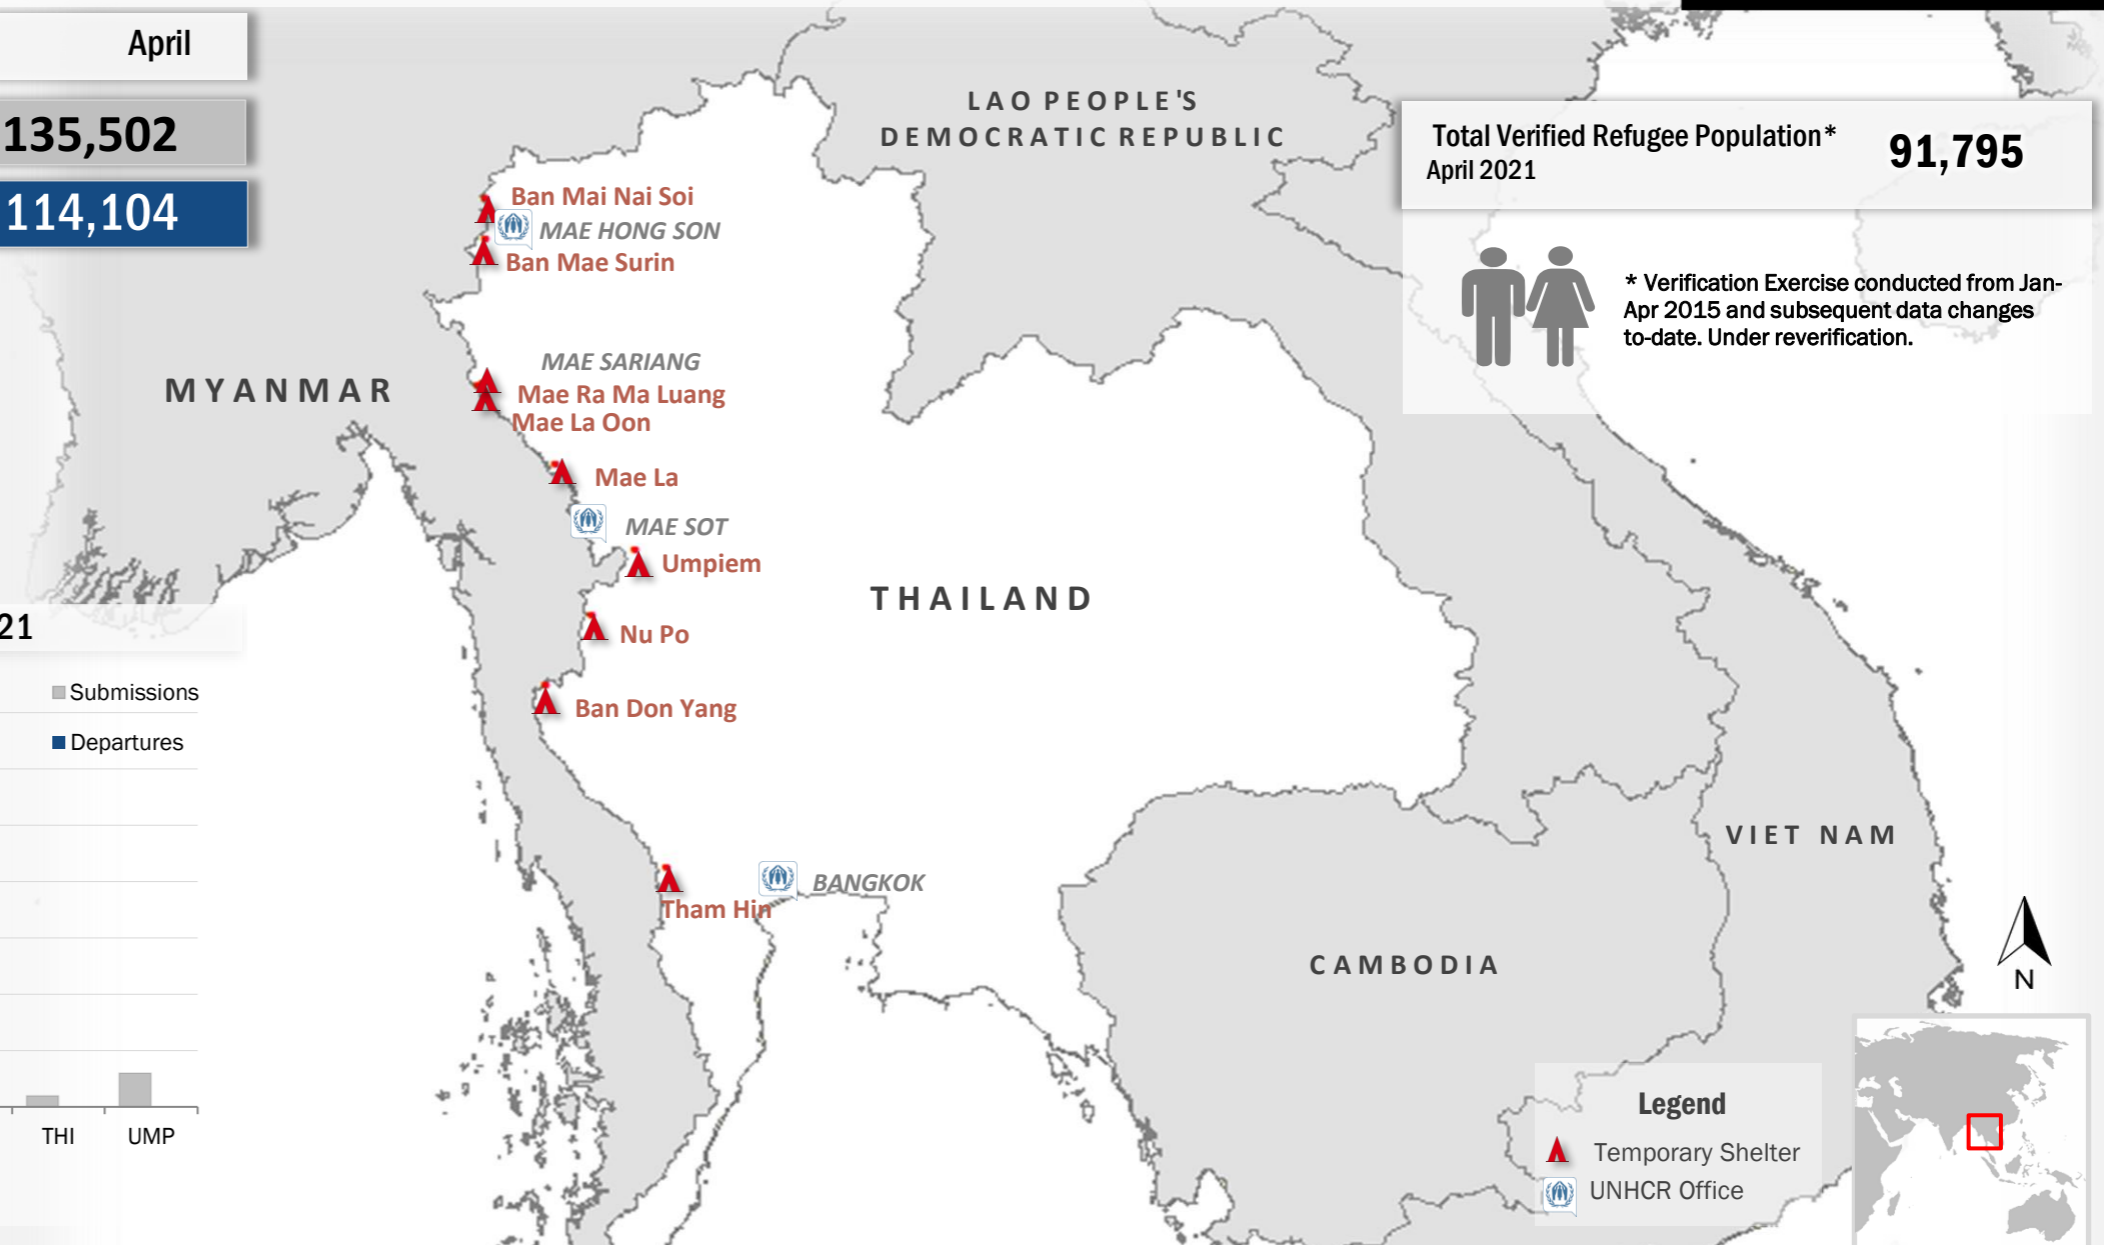

Resettlement of Myanmar Refugees from Temporary Shelters in Thailand

30 April 2021

Thailand Border Operation - Information Management Unit, Mae Sot

Resettlement Figures 2005-2021

April

Total number of submissions **135,502**

Total number of departures **114,104**

Resettlement Progress in 2021

April

Total number of submissions **15**

Total number of departures **41**

Total Verified Refugee Population* **91,795**
April 2021

* Verification Exercise conducted from Jan-Apr 2015 and subsequent data changes to-date. Under reverification.

Resettlement of Myanmar Refugees by location in 2021

Main destinations in 2021

Resettlement overview from 2005 - 2021 (in thousands)

Source: UNHCR proGres database

Main destinations from 2005-2021

For more information, visit: <https://data2.unhcr.org/en/situations/thailand>

Regional funding and funding for Thailand was also received through private donations from Italy, Japan, the Republic of Korea, Spain, Sweden, Thailand, and the United States of America.