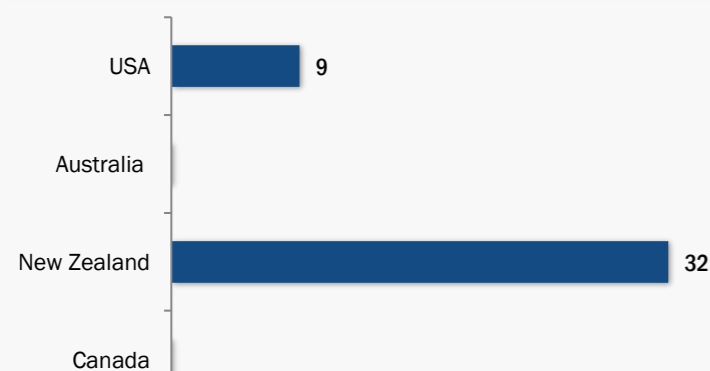

Resettlement of Myanmar Refugees from Temporary Shelters in Thailand

30 April 2021

Thailand Border Operation - Information Management Unit, Mae Sot

Resettlement Figures 2005-2021

April

Total number of submissions **135,502**

Total number of departures **114,104**

Resettlement Progress in 2021

April

Total number of submissions **15**

Total number of departures **41**

Total Verified Refugee Population* **91,795**
April 2021

* Verification Exercise conducted from Jan-Apr 2015 and subsequent data changes to-date. Under reverification.

Resettlement of Myanmar Refugees by location in 2021

Main destinations in 2021

Resettlement overview from 2005 - 2021 (in thousands)

Source: UNHCR proGres database

Main destinations from 2005-2021

For more information, visit: <https://data2.unhcr.org/en/situations/thailand>