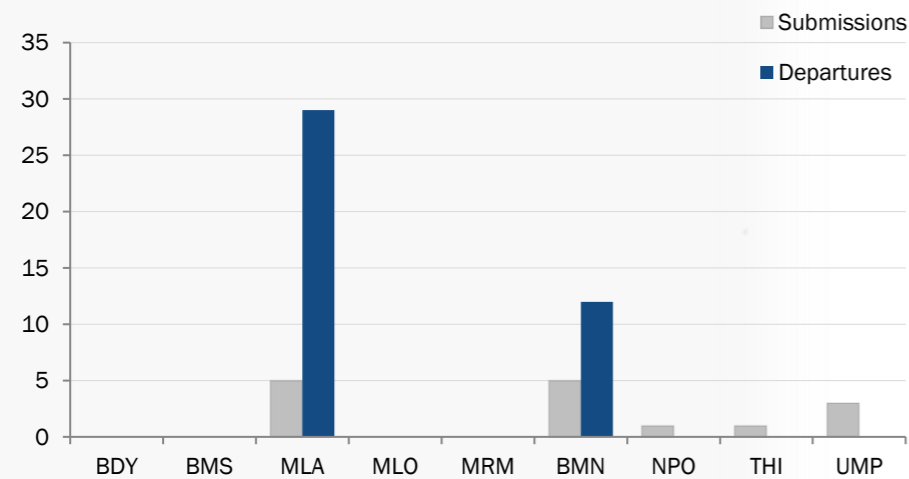

Resettlement of Myanmar Refugees from Temporary Shelters in Thailand

30 April 2021

Thailand Border Operation - Information Management Unit, Mae Sot

Resettlement Figures 2005-2021

April

Total number of submissions **135,502**

Total number of departures **114,104**

Resettlement Progress in 2021

April

Total number of submissions **15**

Total number of departures **41**

Total Verified Refugee Population* **91,795**
April 2021

* Verification Exercise conducted from Jan-Apr 2015 and subsequent data changes to-date. Under reverification.

Resettlement of Myanmar Refugees by location in 2021

Main destinations in 2021

Resettlement overview from 2005 - 2021 (in thousands)

Source: UNHCR proGres database

Main destinations from 2005-2021

For more information, visit: <https://data2.unhcr.org/en/situations/thailand>