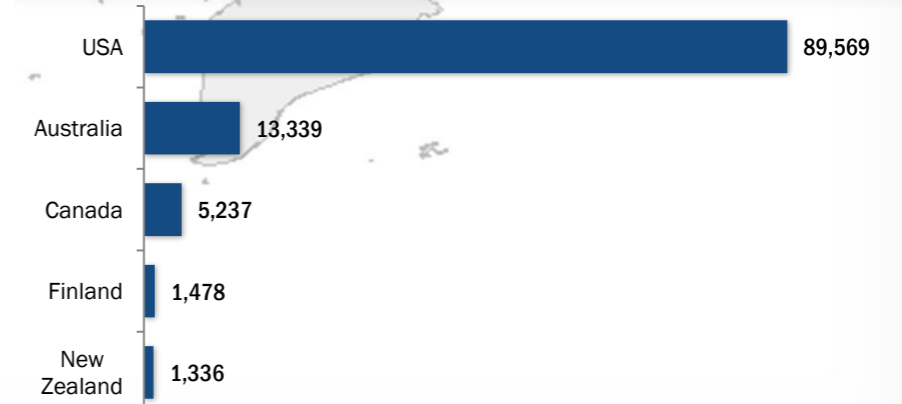

Total number of departures **114,104**

Resettlement Progress in 2021

April

Total number of submissions **15**

Total number of departures **41**

Total Verified Refugee Population* **91,795**
April 2021

* Verification Exercise conducted from Jan-Apr 2015 and subsequent data changes to-date. Under reverification.

Resettlement of Myanmar Refugees by location in 2021

Main destinations in 2021

Resettlement overview from 2005 - 2021 (in thousands)

Source: UNHCR proGres database

Main destinations from 2005-2021

For more information, visit: <https://data2.unhcr.org/en/situations/thailand>